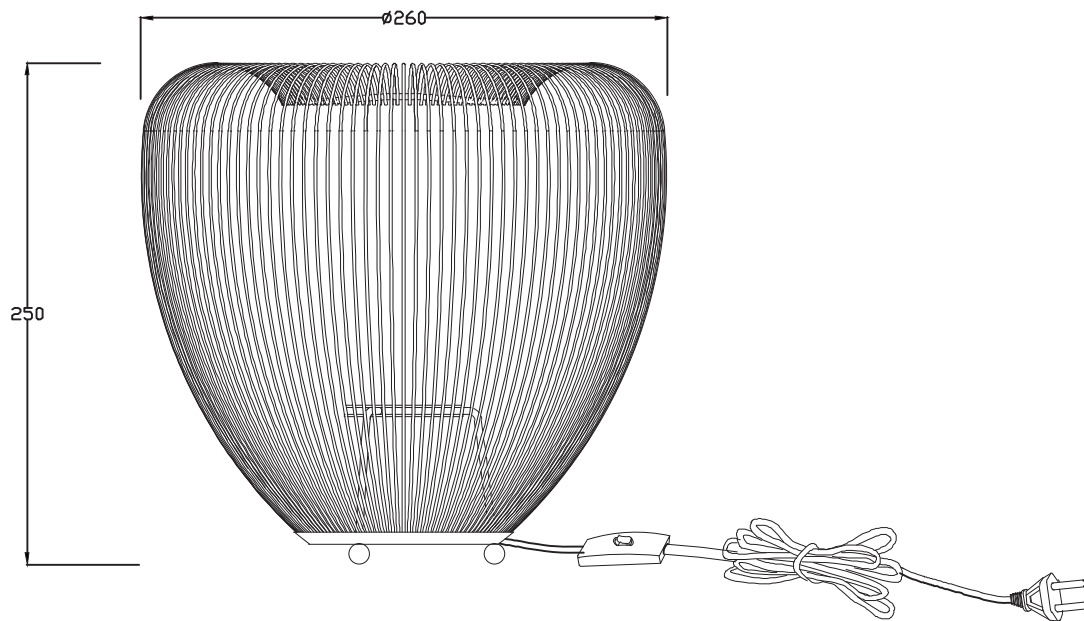

Line drawing of the item

Item number: 20501/25/17, 20501/25/30,

Technical details

Materials used:	Metal
Color:	Copper / Matt black
Dimmable and how is fixture dimmable	
Size:	Height: 25
	Length: 26
	Width:
	Net weight: 0.98 kgs
Power requirements:	220-240V~50Hz
Bulb type and maximum wattage:	E27 Max.40w
Number of bulbs:	1 x E27
IP degree:	IP20

Installation drawing