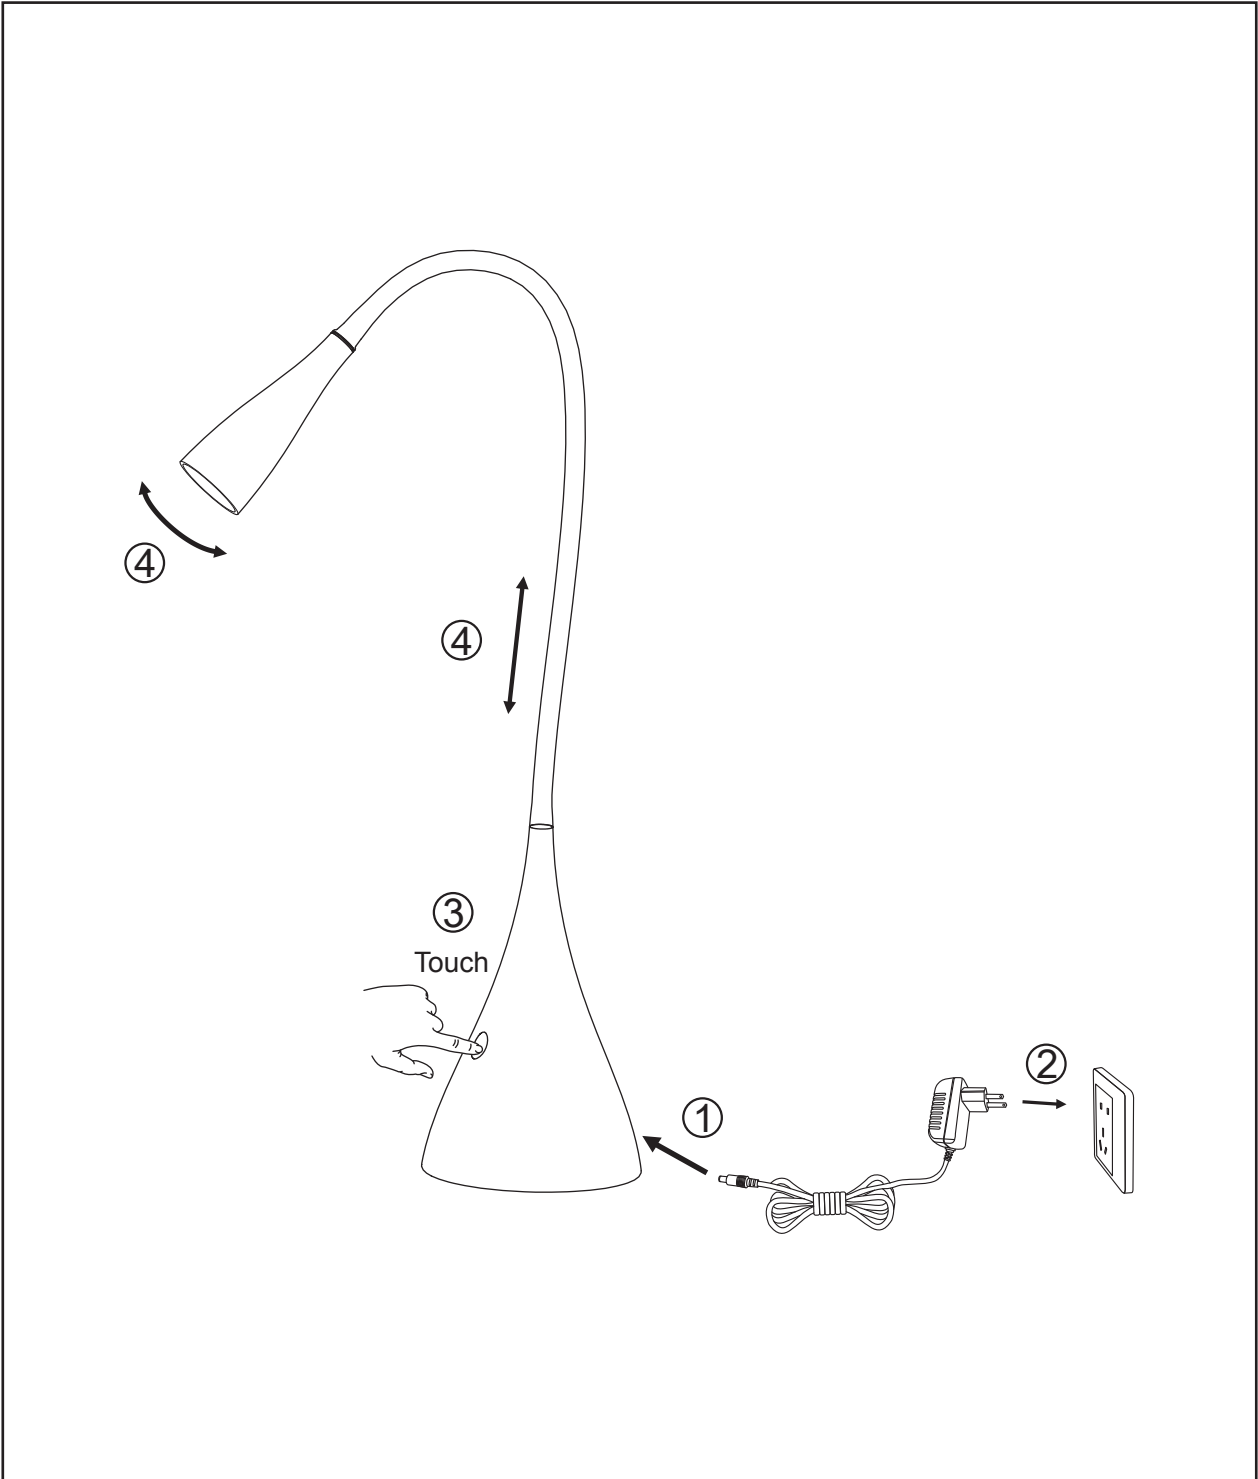

Item number:18650/03/30  
18650/03/31

## Technical details

|                                           |               |
|-------------------------------------------|---------------|
| materials used:                           | PLASTIC       |
| color:                                    | BLACK/WHITE   |
| dimmable and how is the fixture dimmable: |               |
| size:                                     | 48.5cm        |
| Height:                                   |               |
| Length:                                   |               |
| Width:                                    | Ø11.5cm       |
| Net Weight:                               | 1.34kg        |
| power requirements:                       | 220-240V~50Hz |
| bulb type and maximum Wattage:            | 6pcs 0.5W LED |
| number of bulbs:                          | DC 11V 0.35A  |
| IP degree:                                | IP20          |