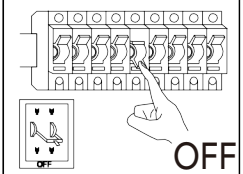

ASSEMBLY INSTRUCTION / ИНСТРУКЦИЯ A1620PL-1BK A1620PL-1WH

LED

Warning:

1. Turn off the main power at the circuit breaker before installing in order to prevent possible shock;
2. Don't exceed the rated voltage 230V;
3. Don't install on haven't finished ceiling and loose wood ceiling;
4. Do not use corrosive liquids to clean fixture such as acid, and alkaline liquids. Please use soft cloth when cleaning.