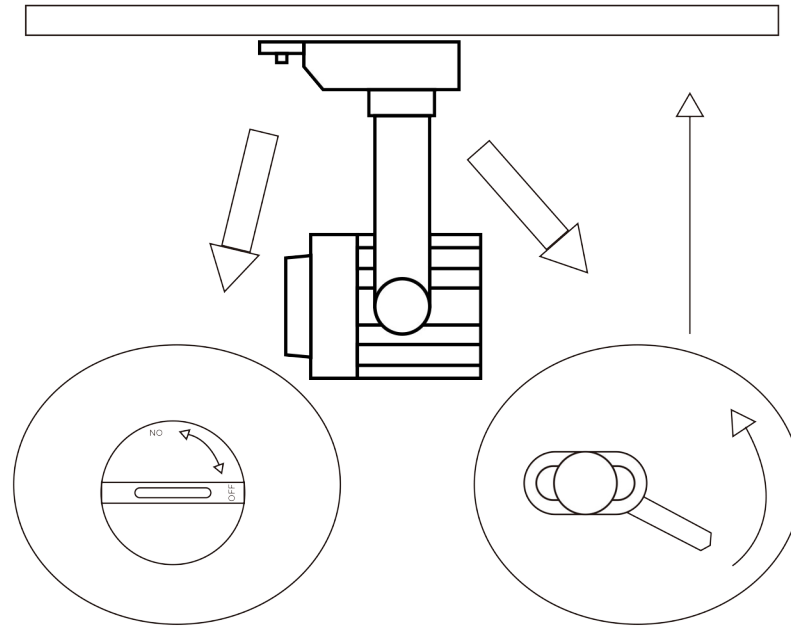

ASSEMBLY INSTRUCTION / ИНСТРУКЦИЯ A1620PL-1BK A1620PL-1WH

LED

Warning:

1. Turn off the main power at the circuit breaker before installing in order to prevent possible shock;
2. Don't exceed the rated voltage 230V;
3. Don't install on haven't finished ceiling and loose wood ceiling;
4. Do not use corrosive liquids to clean fixture such as acid, and alkaline liquids. Please use soft cloth when cleaning.