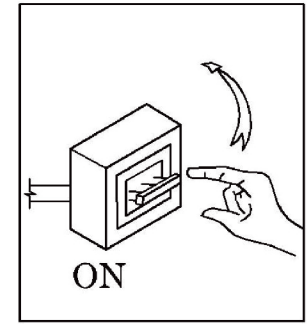

ASSEMBLY INSTRUCTION / ИНСТРУКЦИЯ A1620PL-1BK A1620PL-1WH

LED

Warning:

1. Turn off the main power at the circuit breaker before installing in order to prevent possible shock;
2. Don't exceed the rated voltage 230V;
3. Don't install on haven't finished ceiling and loose wood ceiling;
4. Do not use corrosive liquids to clean fixture such as acid, and alkaline liquids. Please use soft cloth when cleaning.