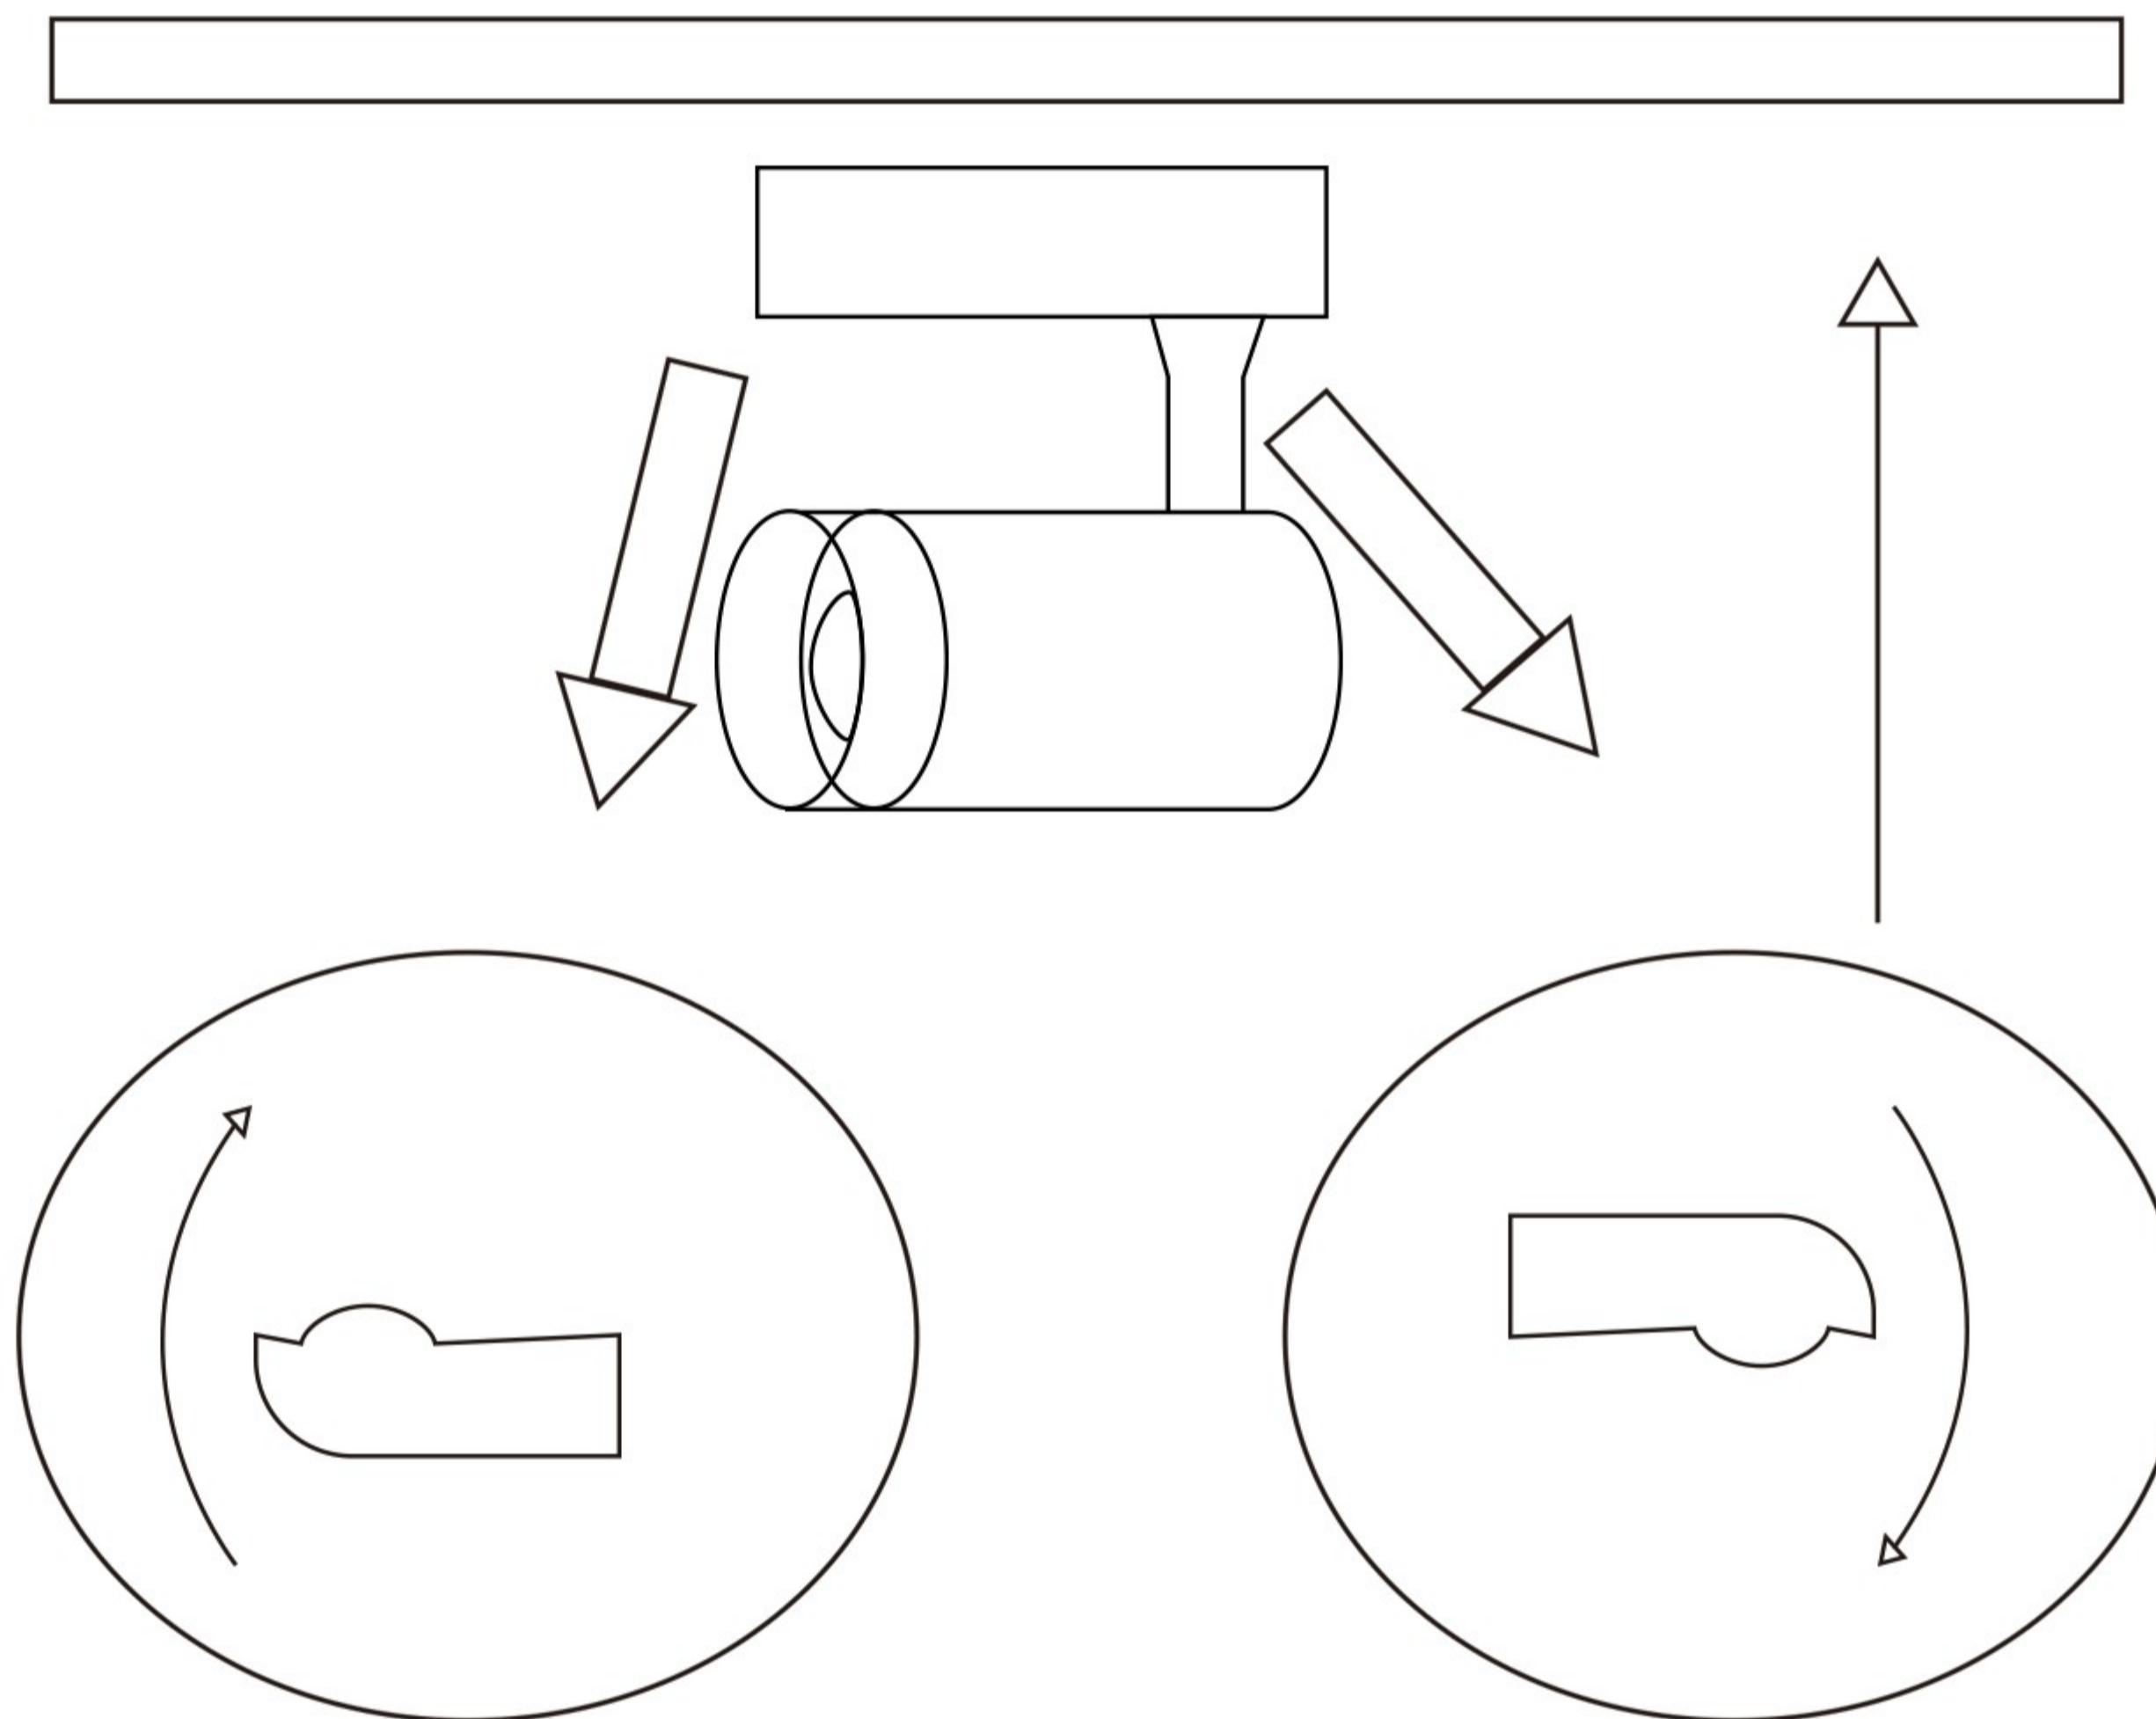

ASSEMBLY INSTRUCTION / ИНСТРУКЦИЯ A1730PL-1WH

LED

Warning:

1. Turn off the main power at the circuit breaker before installing in order to prevent possible shock;
2. Don't exceed the rated voltage 230V;
3. Don't install on haven't finished ceiling and loose wood ceiling;
4. Do not use corrosive liquids to clean fixture such as acid, and alkaline liquids. Please use soft cloth when cleaning.