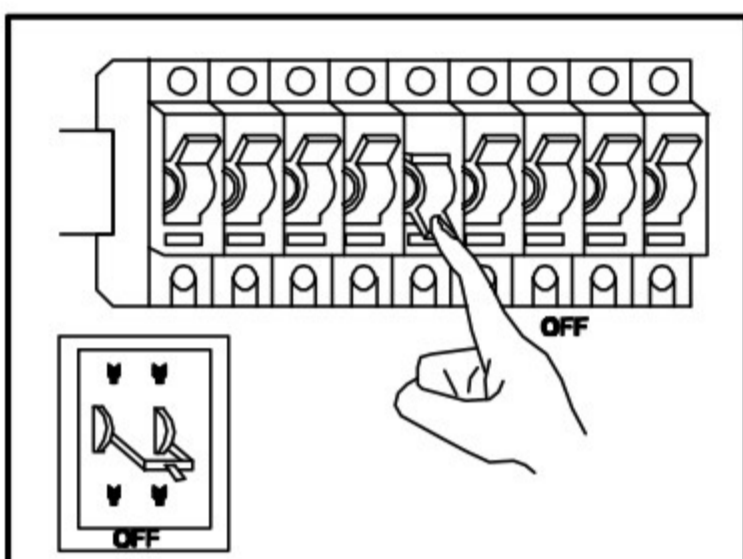

ASSEMBLY INSTRUCTION / ИНСТРУКЦИЯ A1730PL-1WH

LED

Warning:

1. Turn off the main power at the circuit breaker before installing in order to prevent possible shock;
2. Don't exceed the rated voltage 230V;
3. Don't install on haven't finished ceiling and loose wood ceiling;
4. Do not use corrosive liquids to clean fixture such as acid, and alkaline liquids. Please use soft cloth when cleaning.