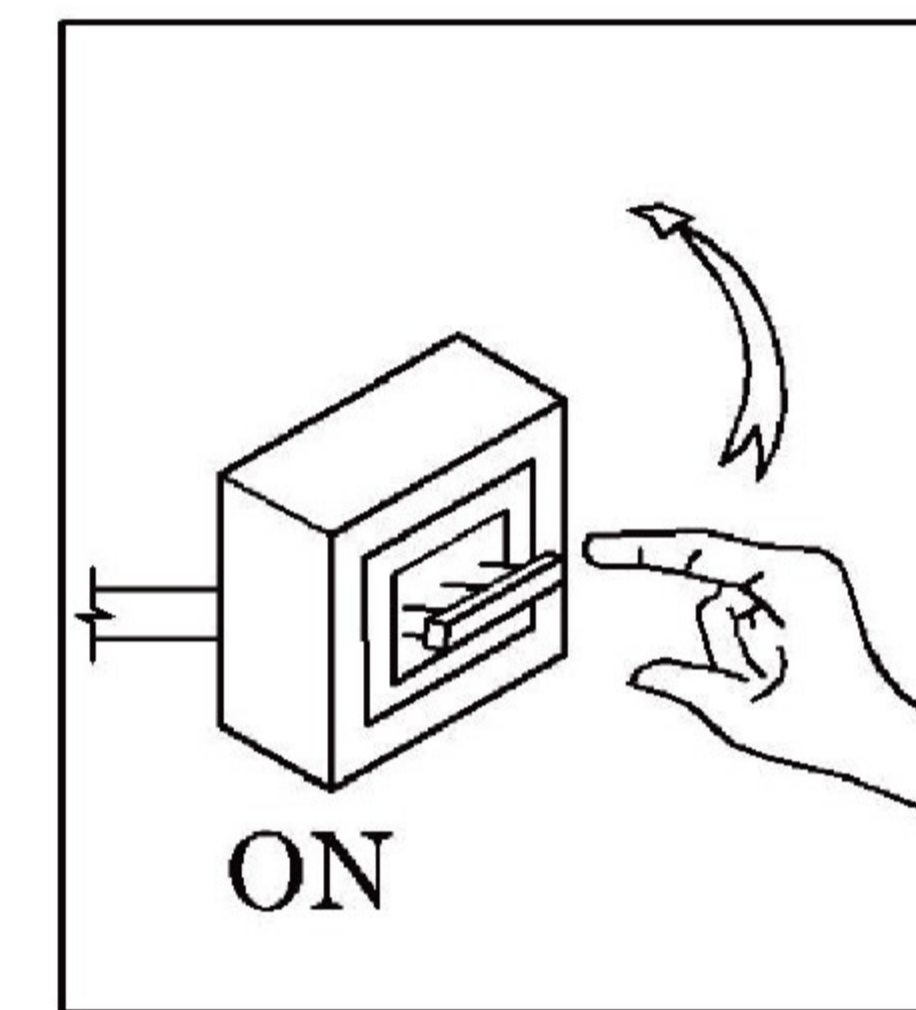

ASSEMBLY INSTRUCTION / ИНСТРУКЦИЯ A1730PL-1WH

LED

Warning:

1. Turn off the main power at the circuit breaker before installing in order to prevent possible shock;
2. Don't exceed the rated voltage 230V;
3. Don't install on haven't finished ceiling and loose wood ceiling;
4. Do not use corrosive liquids to clean fixture such as acid, and alkaline liquids. Please use soft cloth when cleaning.