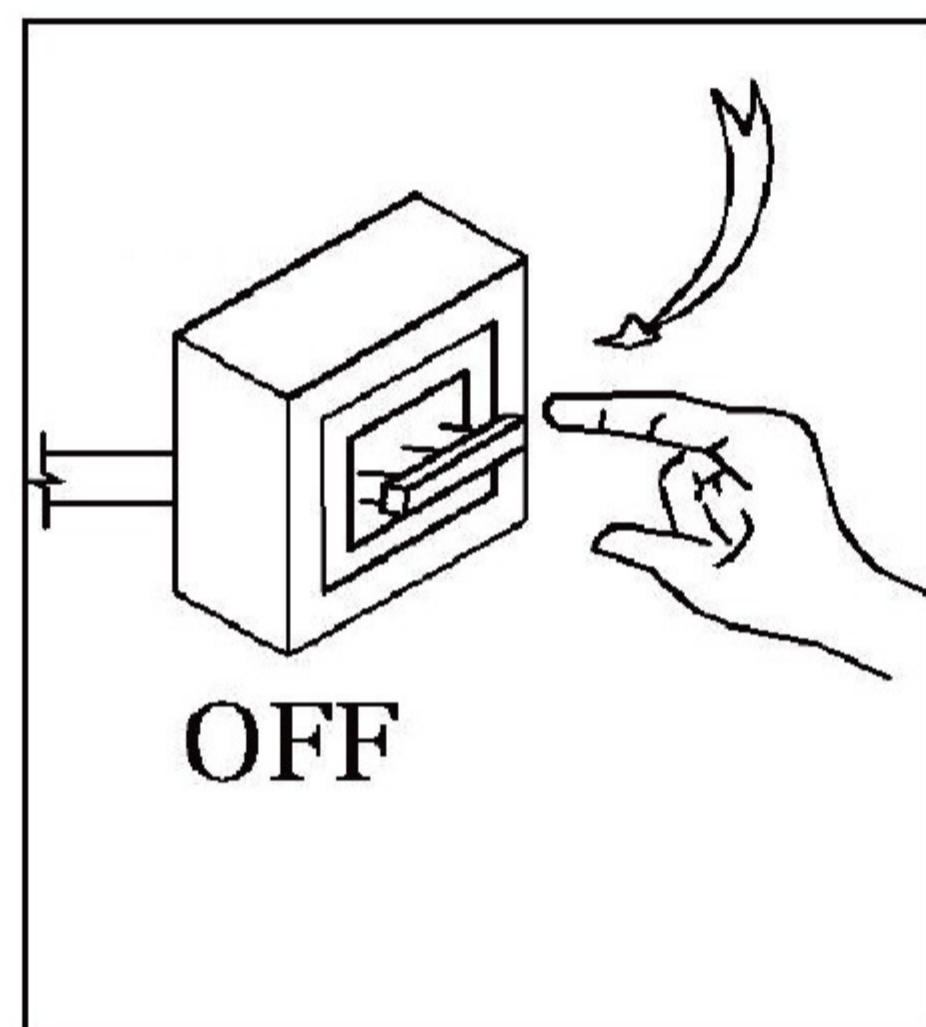

ASSEMBLY INSTRUCTION / ИНСТРУКЦИЯ A1730PL-1WH

LED

Warning:

1. Turn off the main power at the circuit breaker before installing in order to prevent possible shock;
2. Don't exceed the rated voltage 230V;
3. Don't install on haven't finished ceiling and loose wood ceiling;
4. Do not use corrosive liquids to clean fixture such as acid, and alkaline liquids. Please use soft cloth when cleaning.