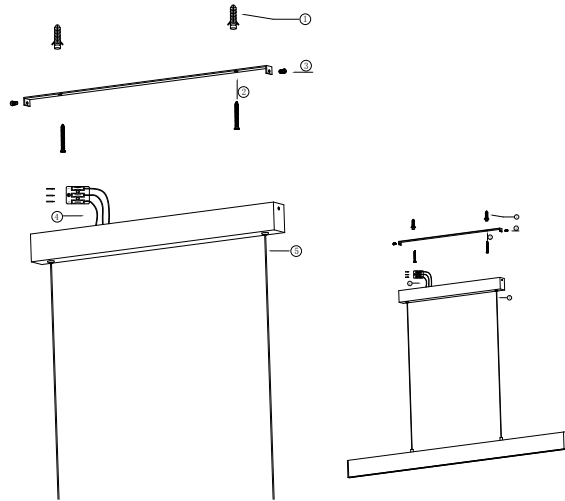

Instruction

P010PL-L23G3K

Gross Weight: 2,14 kg

Color: Gold

Net Weight: 1,62 kg

Material: Metal

Volume: 0,014938 m3

Weight and Volume Margin of Error: ±10%

MAX 23W
1400 Lumen

Model: P010PL-L23G3K

Collection: Pendant

Series: Step

Pendant Lamps