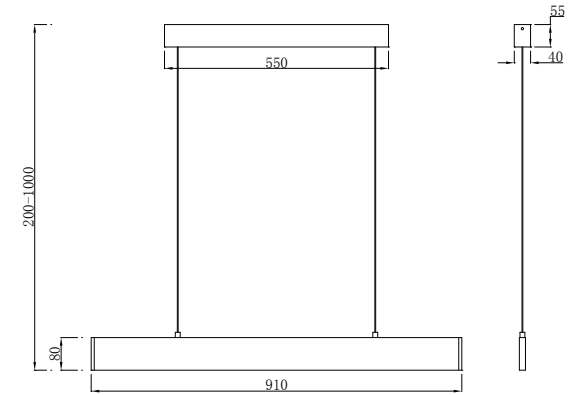

Instruction

P010PL-L23G3K

Gross Weight: 2,14 kg

Color: Gold

Net Weight: 1,62 kg

Material: Metal

Volume: 0,014938 m3

Weight and Volume Margin of Error: ±10%

MAX 23W
1400 Lumen

Model: P010PL-L23G3K

Collection: Pendant

Series: Step

Pendant Lamps