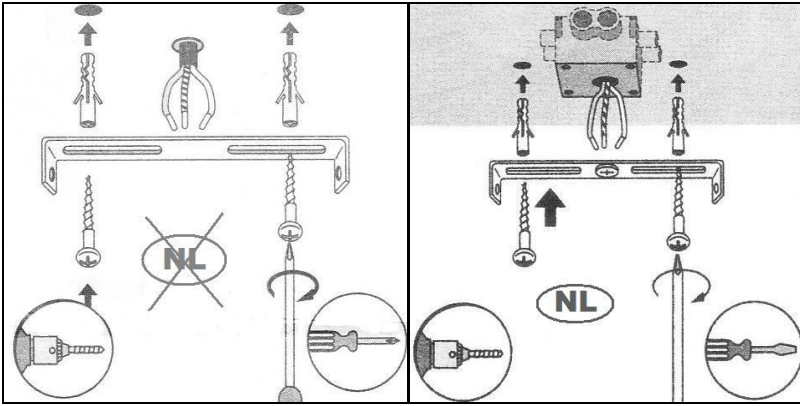

Line drawing of the item (with outline dimensions)

Item number:
23240/04/31

Installation drawing (the same as it in its instruction manual)

23240/04/31

Technical details

materials used:	aluminum
color:	white RAL9003
dimmable and how is the fixture dimmable:	No
size:	Height: 58.5 Length: 105 Width: 105 Net Weight: 0.71
power requirements:	100-240V
bulb type and maximum Wattage:	LED 4W
number of bulbs:	1
IP degree:	IP54