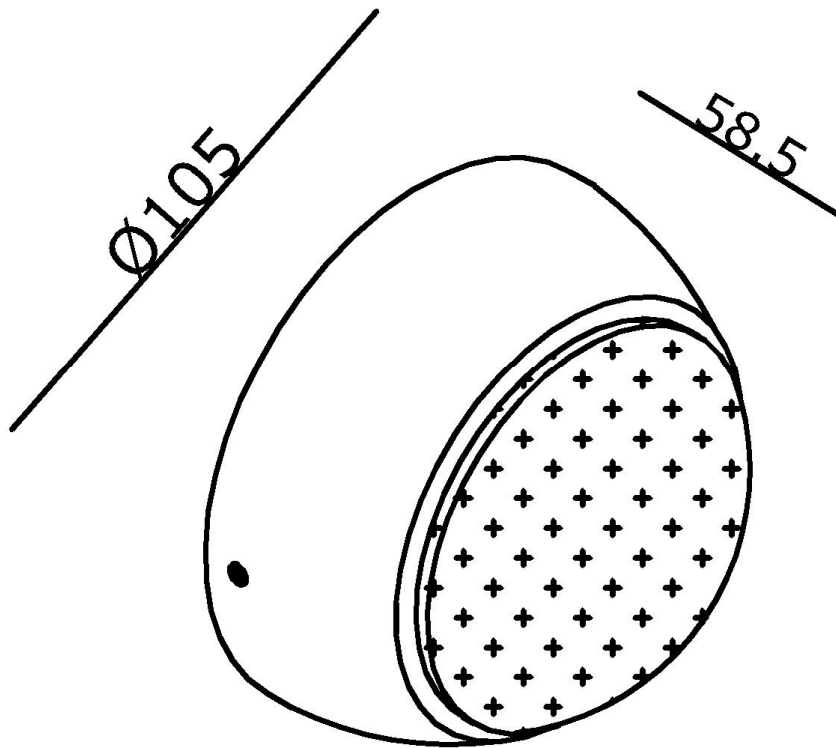

Line drawing of the item (with outline dimensions)

Item number:
23240/04/31

Installation drawing (the same as it in its instruction manual)

23240/04/31

Technical details

materials used:	aluminum
color:	white RAL9003
dimmable and how is the fixture dimmable:	No
size:	Height: 58.5 Length: 105 Width: 105 Net Weight: 0.71
power requirements:	100-240V
bulb type and maximum Wattage:	LED 4W
number of bulbs:	1
IP degree:	IP54