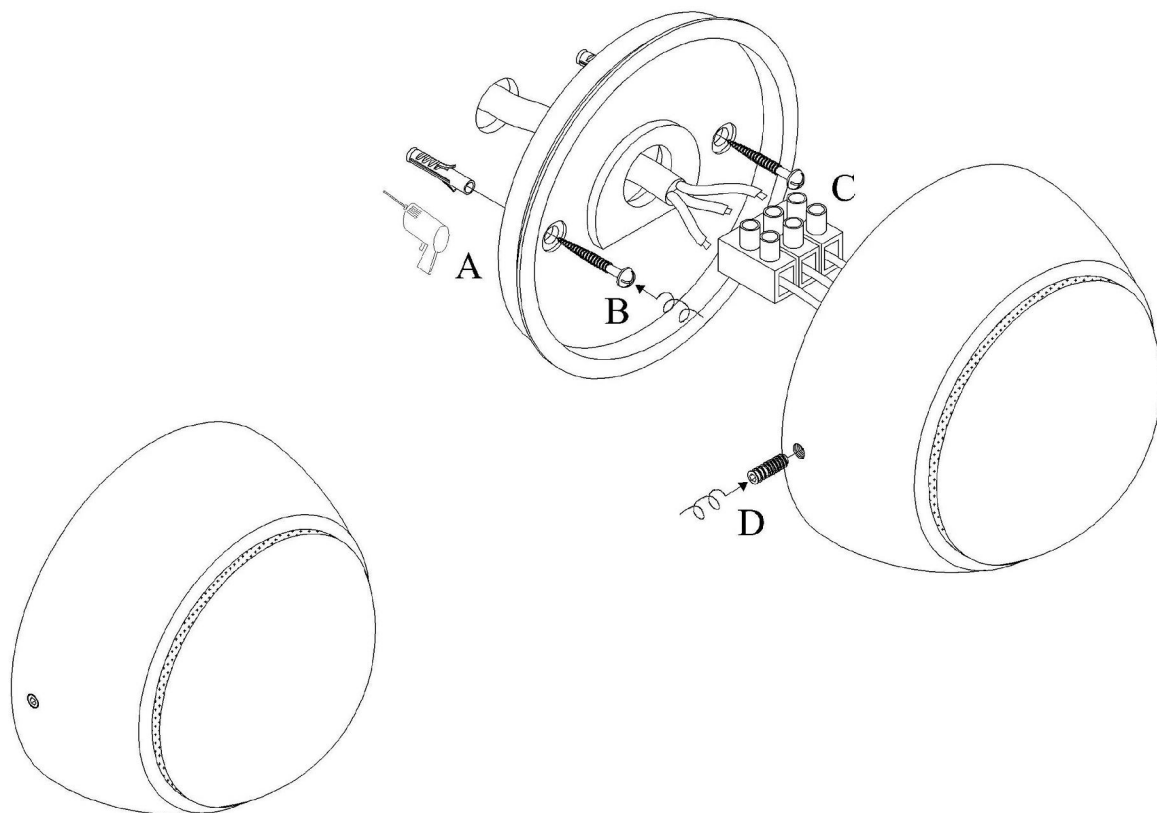

Line drawing of the item (with outline dimensions)

Item number:
23240/04/31

Installation drawing (the same as it in its instruction manual)

23240/04/31

Technical details

materials used:	aluminum
color:	white RAL9003
dimmable and how is the fixture dimmable:	No
size:	Height: 58.5 Length: 105 Width: 105 Net Weight: 0.71
power requirements:	100-240V
bulb type and maximum Wattage:	LED 4W
number of bulbs:	1
IP degree:	IP54