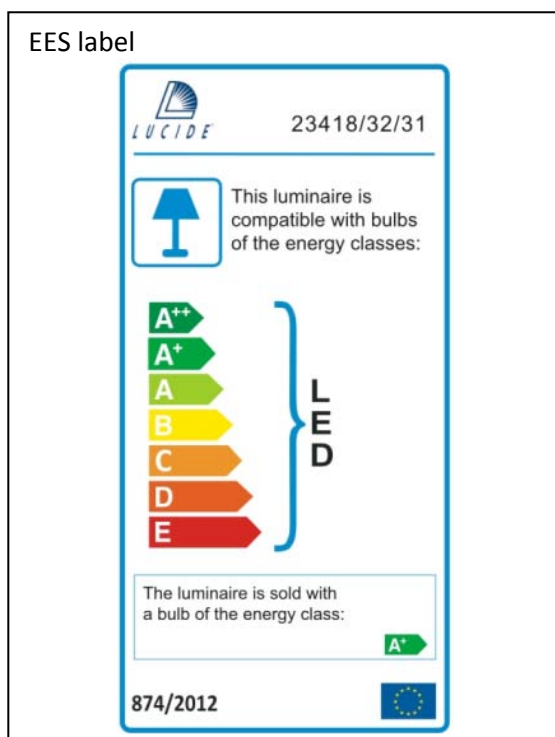

Garantiebestimmungen:

Lucide NV garantiert für einen Zeitraum von 2 Jahren ab Kaufdatum und Kauf durch den Endkunden, dass das gelieferte Produkt frei von Material- und Herstellungsfehlern ist, sofern das Produkt gemäß der Bedienungsanleitung installiert und gewartet wird.
Von der Garantie ausgenommen: 1. Gebrochene Glasteile der Fassung werden nur innerhalb von 14 Tagen ab Kauf durch den Endkunden ersetzt. 2. Normaler Verschleiß, Verfärbungen aufgrund des normalen Gebrauchs. 3. Beschädigungen aufgrund externer Ursachen wie Feuer, Wasser, unsachgemäße Nutzung/ Installation oder Wartung des Produkts.
Kunden müssen das defekte Produkt/Teil und den Originalkaufbeleg einsenden, um Garantieansprüche geltend zu machen.

Other languages of the manual and further explanations can be found on our website.