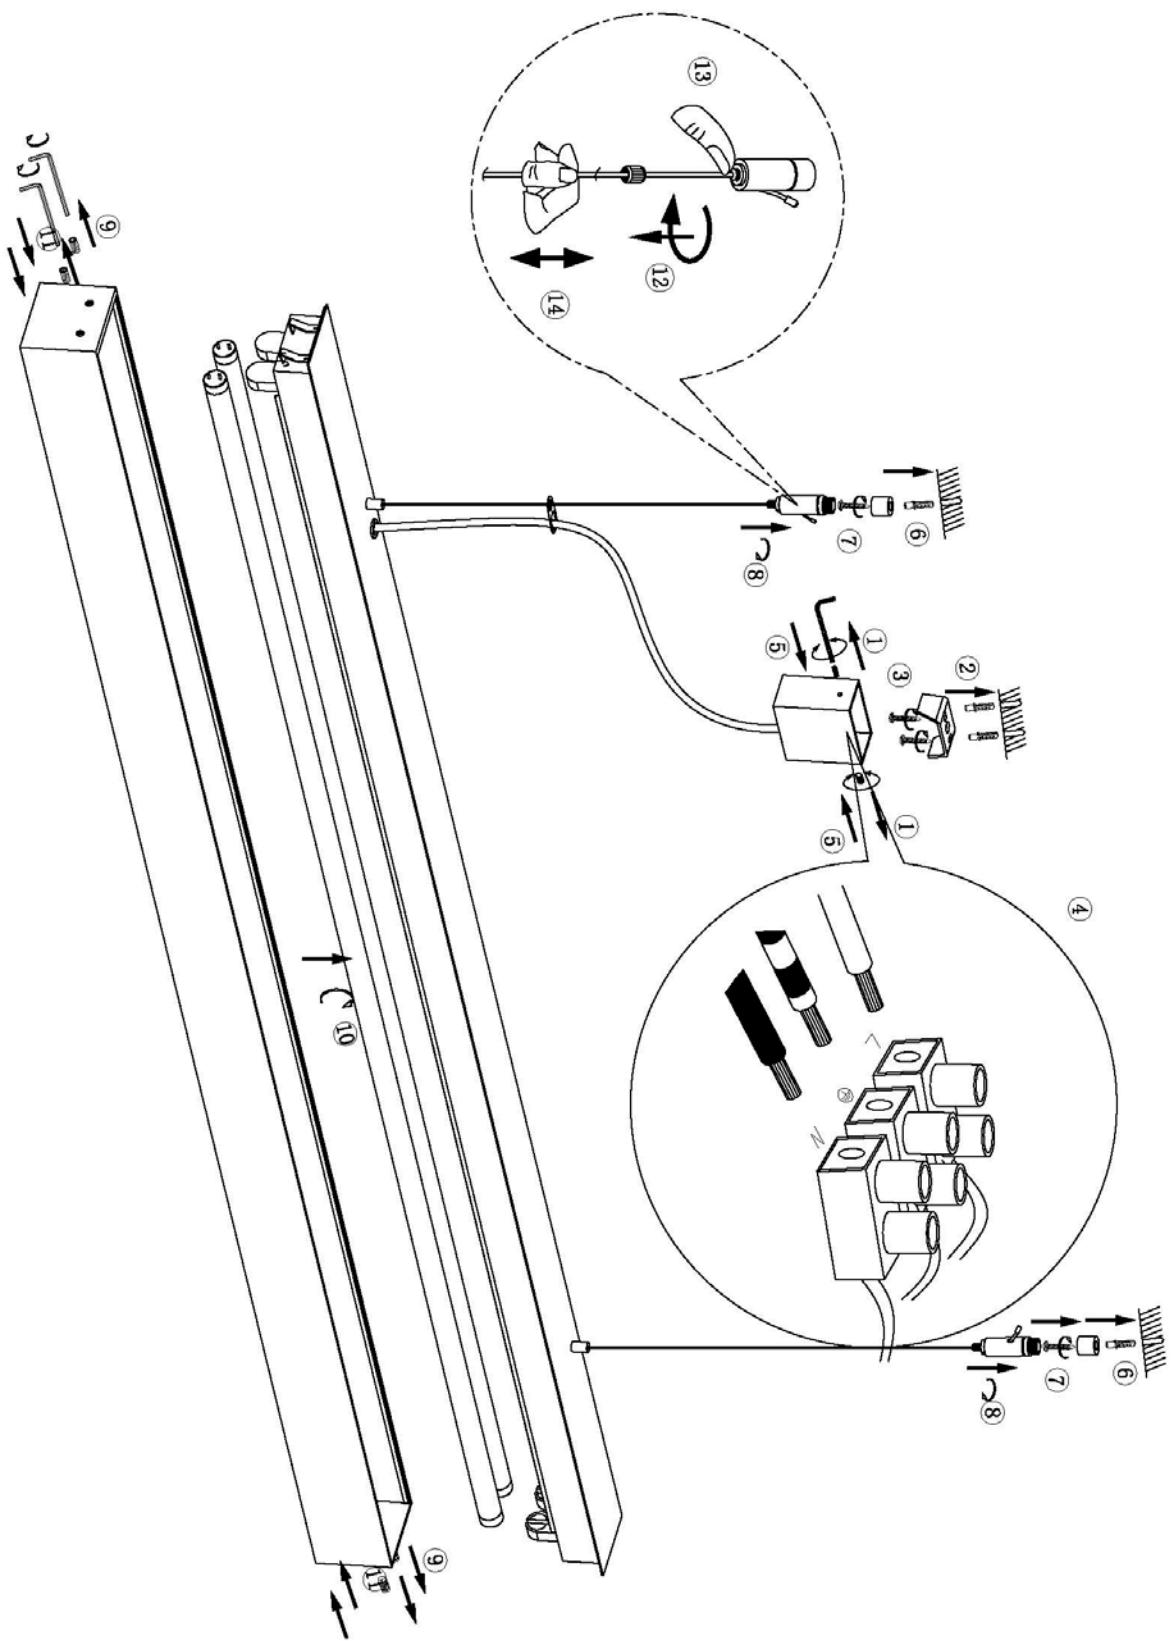

Item number: 23418/32/31

Technical details

Materials used:	Aluminum
Color:	White
Dimmable and how is fixture dimmable	No
Size:	Height: Max. 1350mm
	Length: 1230mm
	Width: 66mm
	Net weight: 3.30kg
Power requirements:	220-240V~50Hz
Bulb type and maximum wattage:	T5 LED / 16W
Number of bulbs:	2
IP degree:	IP20