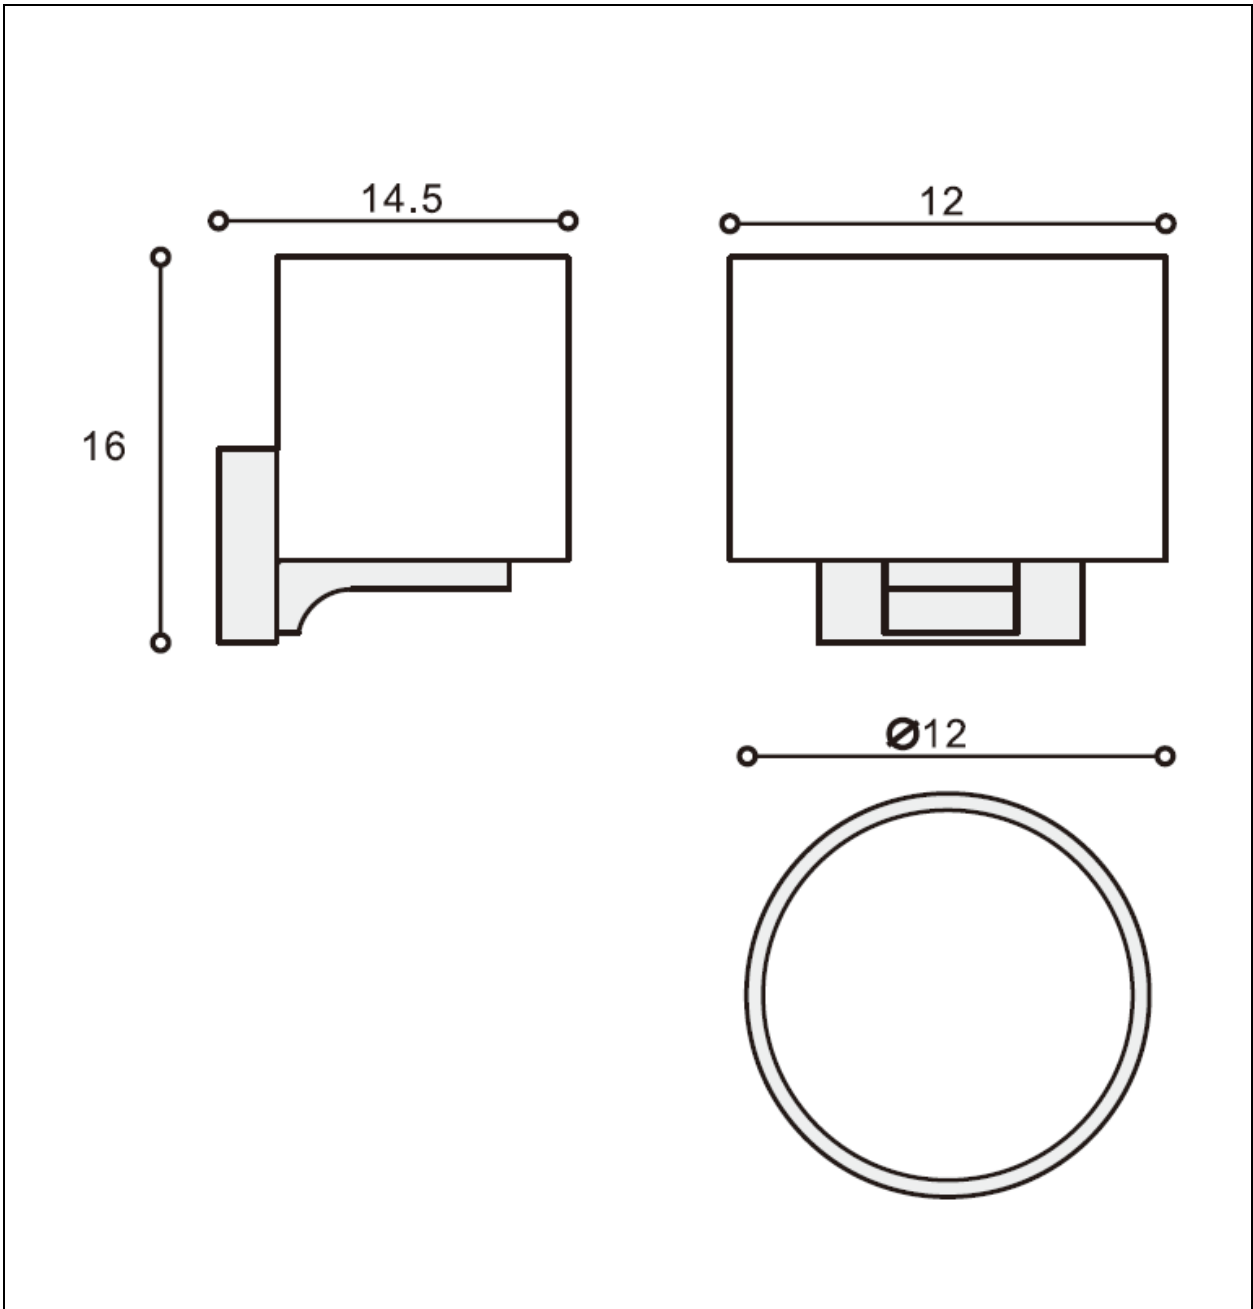

LUCIDE

Item number: 04204/01/30

Technical details

Materials used:	Steel and Opal Glass
Color:	sand black
Dimmable and how is fixture dimmable	
Size:	Height: 16cm
	Length: 14.5cm
	Width: 12cm
	Net weight: 0.68kg
Power requirements:	220-240V~50HZ
Bulb type and maximum wattage:	G9 MAX 33W
Number of bulbs:	1 x G9
IP degree:	IP44