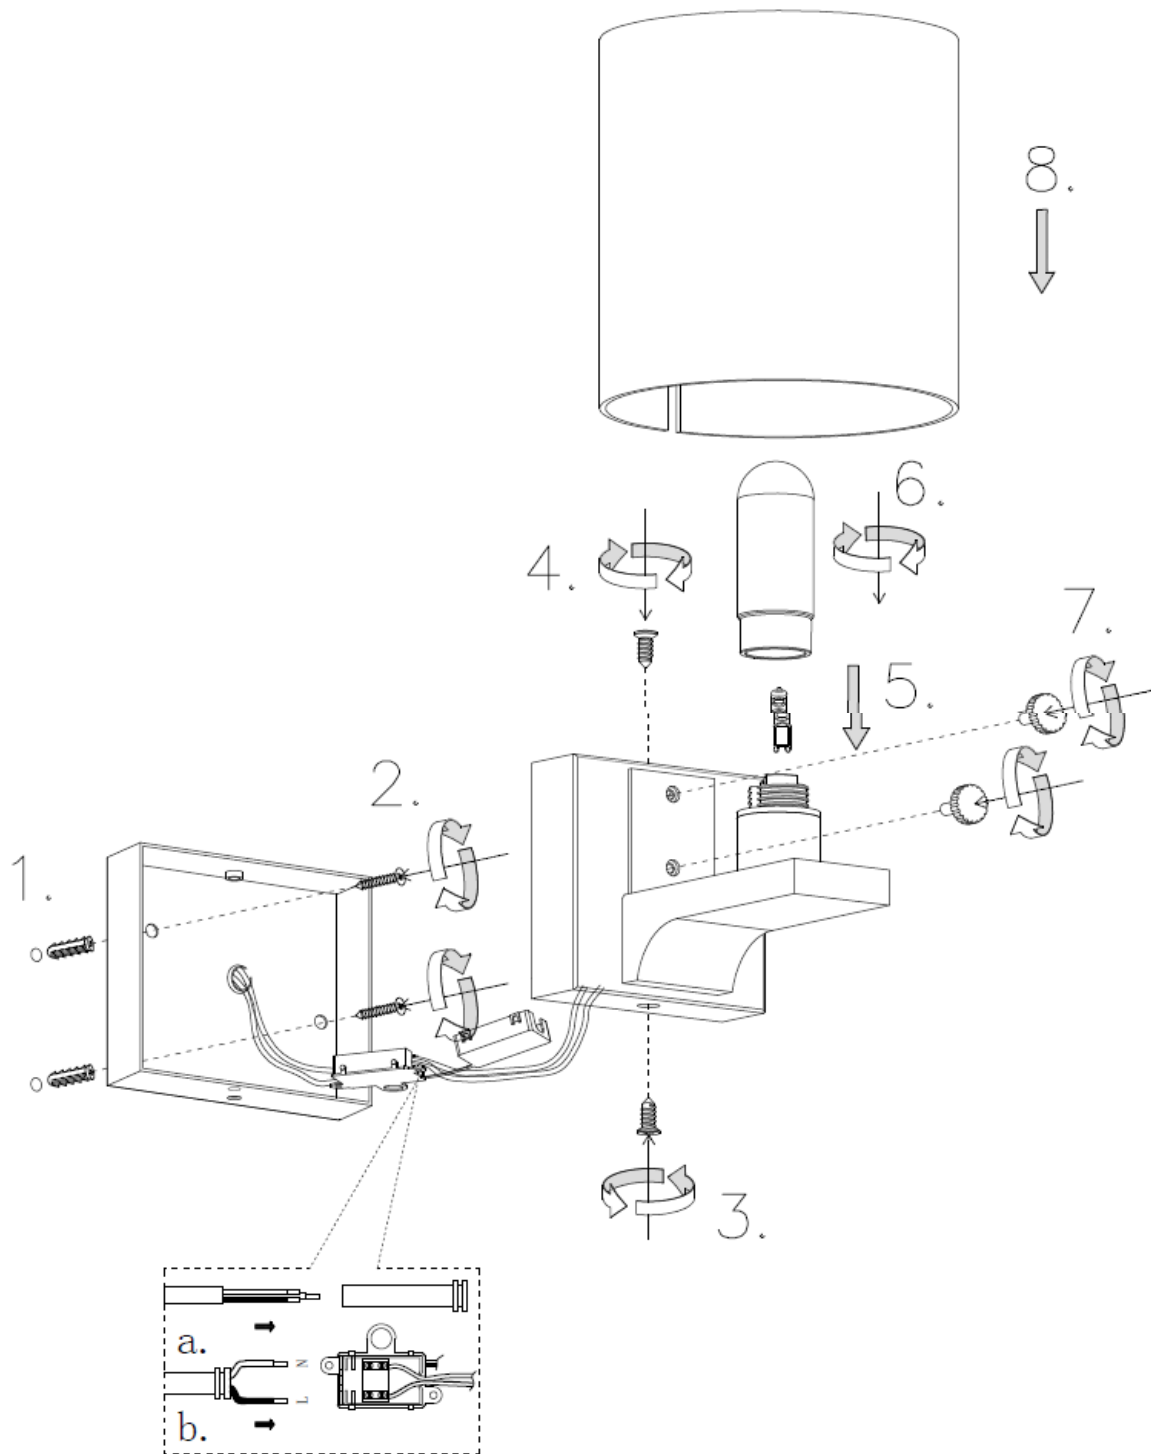

## Technical details

Materials used:	Steel and Opal Glass
Color:	sand black
Dimmable and how is fixture dimmable	
Size:	Height: 16cm
	Length: 14.5cm
	Width: 12cm
	Net weight: 0.68kg
Power requirements:	220-240V~50HZ
Bulb type and maximum wattage:	G9 MAX 33W
Number of bulbs:	1 x G9
IP degree:	IP44