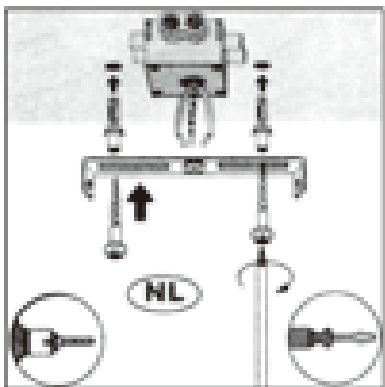

## Technical details

Materials used:	ALUMINIUM
Color:	BLACK/WHITE/GRAPHITE/OXIDIZE SATIN GOLD/OXIDIZE SATIN BRONZE
Dimmable and how is fixture dimmable	Yes
Size:	Height: 9.7cm
	Length: 11.0cm
	Width: 13.0cm
	Net weight: 0.56kg
Power requirements:	220-240V~ 50Hz
Bulb type and maximum wattage:	G9 LED 3.5W
Number of bulbs:	1xG9 LED 3.5W
IP degree:	IP20