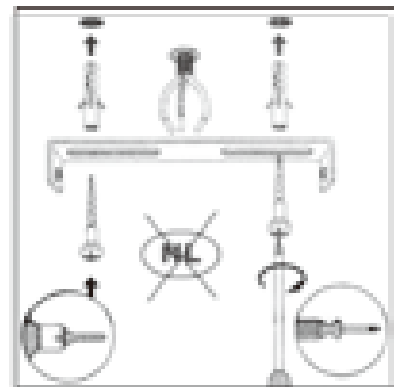

## Technical details

Materials used:	ALUMINIUM
Color:	BLACK/WHITE/GRAPHITE/OXIDIZE SATIN GOLD/OXIDIZE SATIN BRONZE
Dimmable and how is fixture dimmable	Yes
Size:	Height: 9.7cm
	Length: 11.0cm
	Width: 13.0cm
	Net weight: 0.56kg
Power requirements:	220-240V~ 50Hz
Bulb type and maximum wattage:	G9 LED 3.5W
Number of bulbs:	1xG9 LED 3.5W
IP degree:	IP20