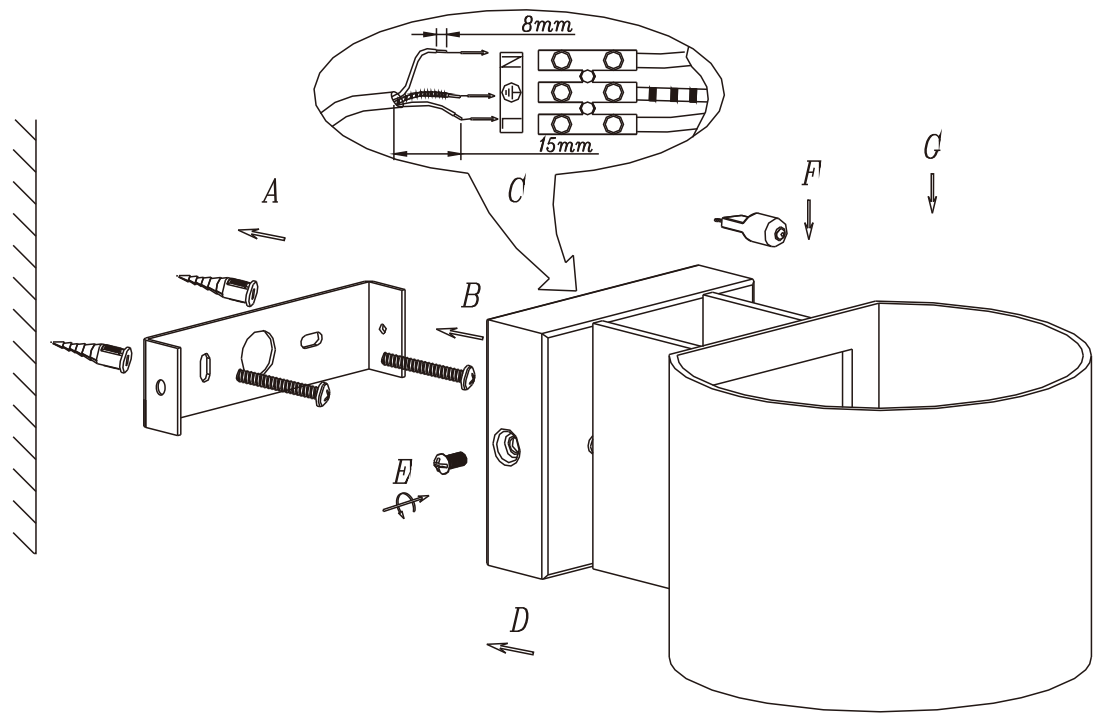

## Technical details

Materials used:	ALUMINIUM
Color:	BLACK/WHITE/GRAPHITE/OXIDIZE SATIN GOLD/OXIDIZE SATIN BRONZE
Dimmable and how is fixture dimmable	Yes
Size:	Height: 9.7cm
	Length: 11.0cm
	Width: 13.0cm
	Net weight: 0.56kg
Power requirements:	220-240V~ 50Hz
Bulb type and maximum wattage:	G9 LED 3.5W
Number of bulbs:	1xG9 LED 3.5W
IP degree:	IP20