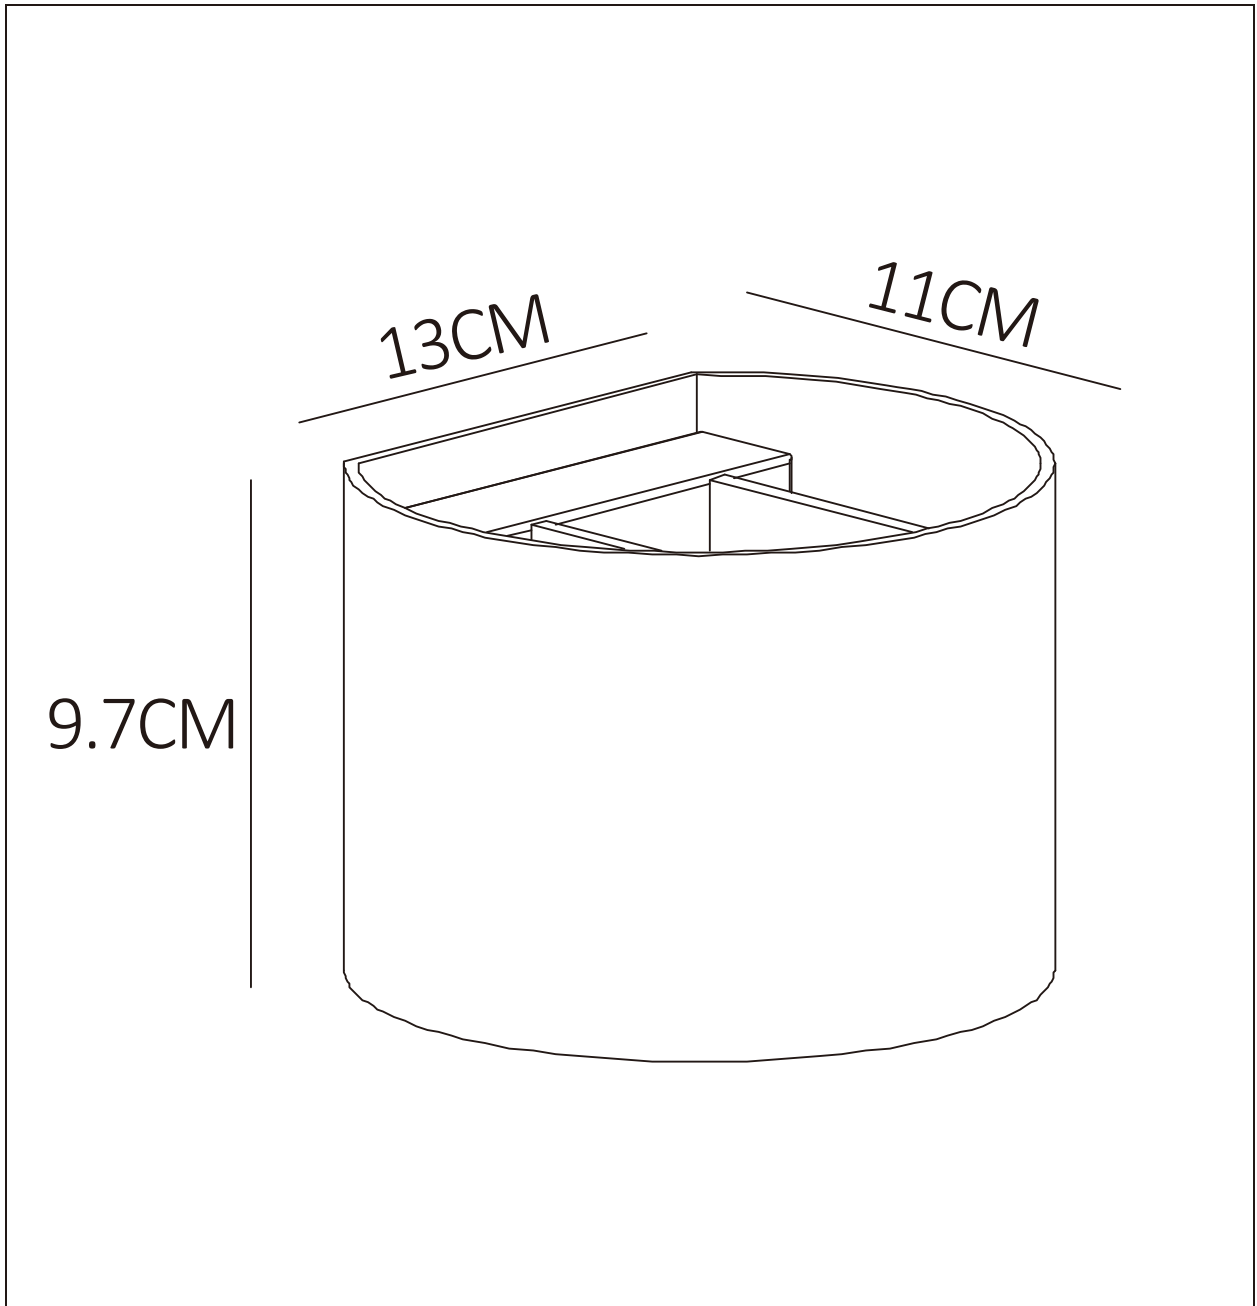

# LUCIDE

Item number: 09218/04/30, 09218/04/31, 09218/04/36, 09218/04/02, 09218/04/97

## Technical details

Materials used:	ALUMINIUM
Color:	BLACK/WHITE/GRAPHITE/OXIDIZE SATIN GOLD/OXIDIZE SATIN BRONZE
Dimmable and how is fixture dimmable	Yes
Size:	Height: 9.7cm
	Length: 11.0cm
	Width: 13.0cm
	Net weight: 0.56kg
Power requirements:	220-240V~ 50Hz
Bulb type and maximum wattage:	G9 LED 3.5W
Number of bulbs:	1xG9 LED 3.5W
IP degree:	IP20