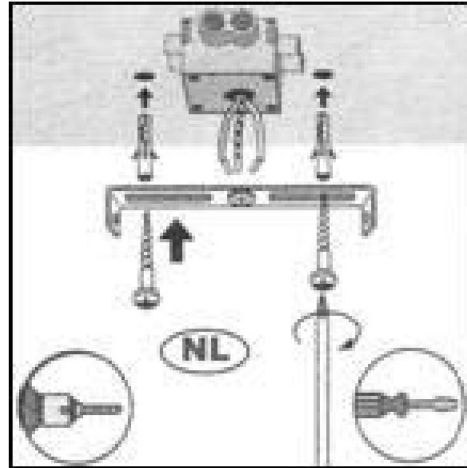

Installation drawing