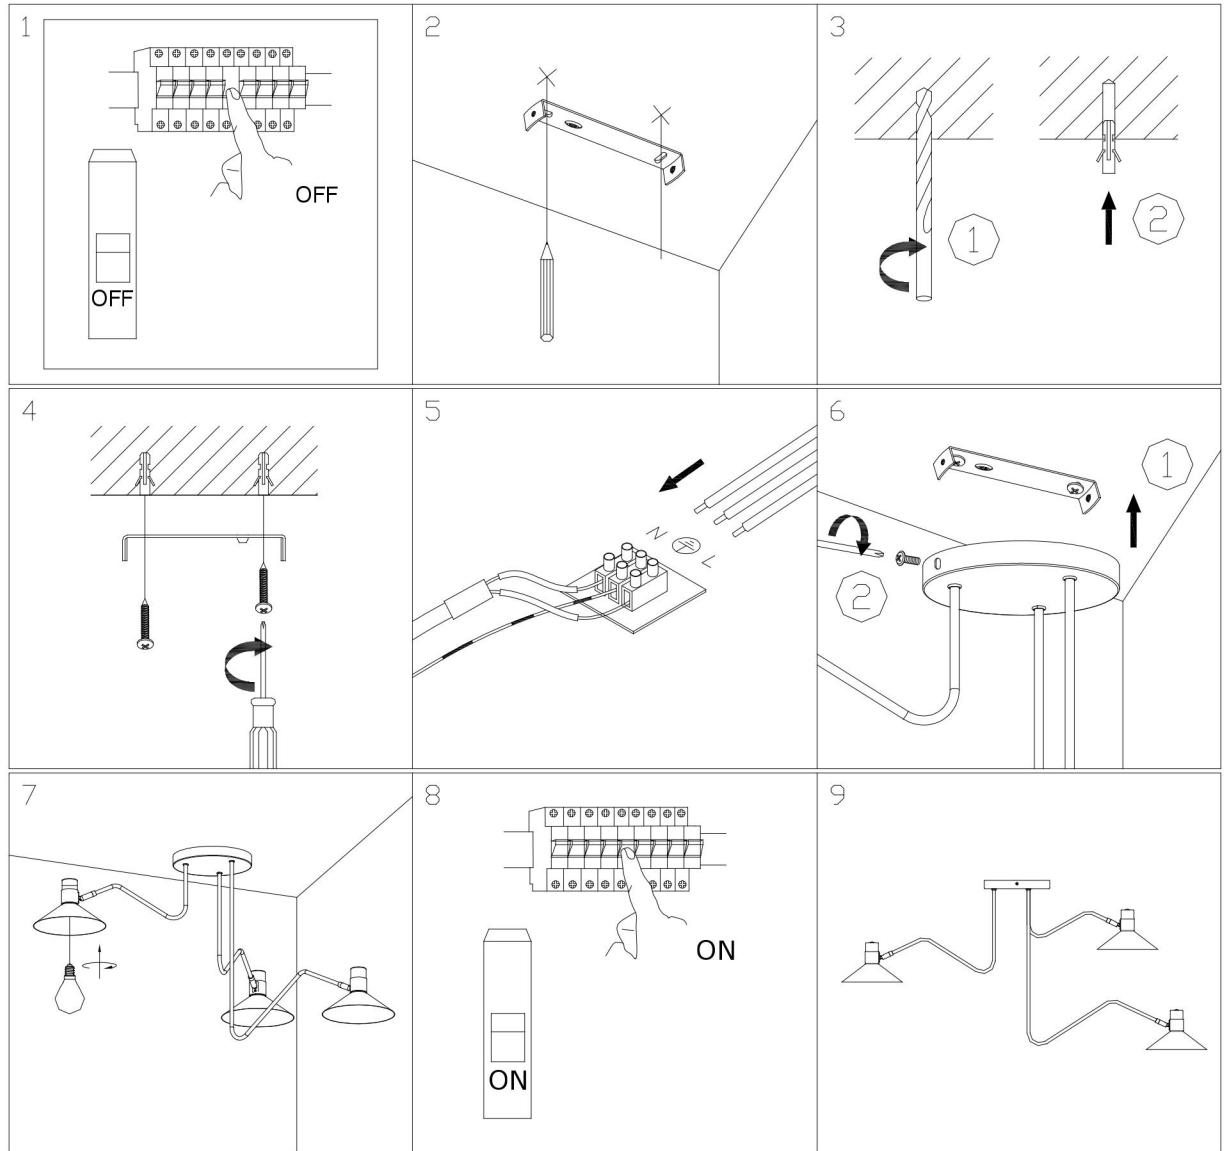

Installation drawing