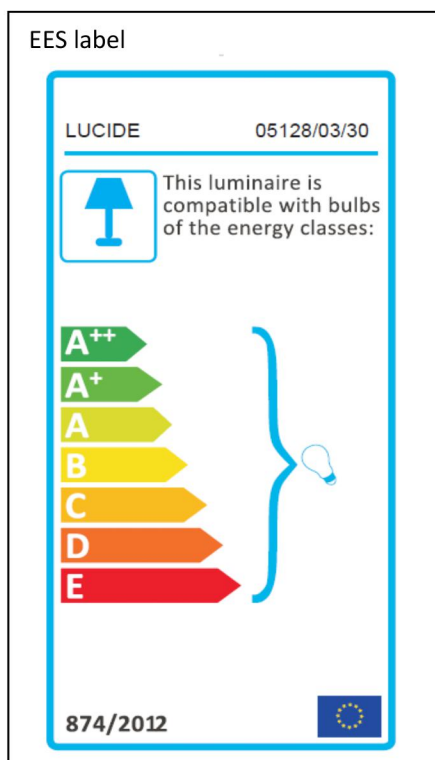

Von der Garantie ausgenommen: 1. Gebrochene Glasteile der Fassung werden nur innerhalb von 14 Tagen ab Kauf durch den Endkunden ersetzt. 2. Normaler Verschleiß, Verfärbungen aufgrund des normalen Gebrauchs. 3. Beschädigungen aufgrund externer Ursachen wie Feuer, Wasser, unsachgemäße Nutzung/ Installation oder Wartung des Produkts.

Kunden müssen das defekte Produkt/Teil und den Originalkaufbeleg einsenden, um Garantieansprüche geltend zu machen.

Deklaracja gwarancji:

LucideNV gwarantuje, że dostarczone produkty będą wolne od defektów materiałowych oraz produkcyjnych przez okres 2 lat od daty zakupu przez użytkownika końcowego, jeżeli urządzenie jest zainstalowane i prawidłowo utrzymywane zgodnie z instrukcją obsługi.

Wyłączenie z gwarancji: 1. Rozbite szkło zostanie wymienione tylko do 14 dni od momentu zakupu przez użytkownika końcowego. 2. Normalne zużycie, utrata koloru w wyniku normalnego użytkowania. 3. Uszkodzenie spowodowane czynnikami zewnętrznymi takimi, jak ogień, woda, nieprawidłowe używanie/ instalacja lub utrzymywanie produktu.

W celu uzyskania gwarancji klient musi zwrócić uszkodzony przedmiot oraz oryginalny dowód zakupu.

Other languages of the manual and further explanations can be found on our website.