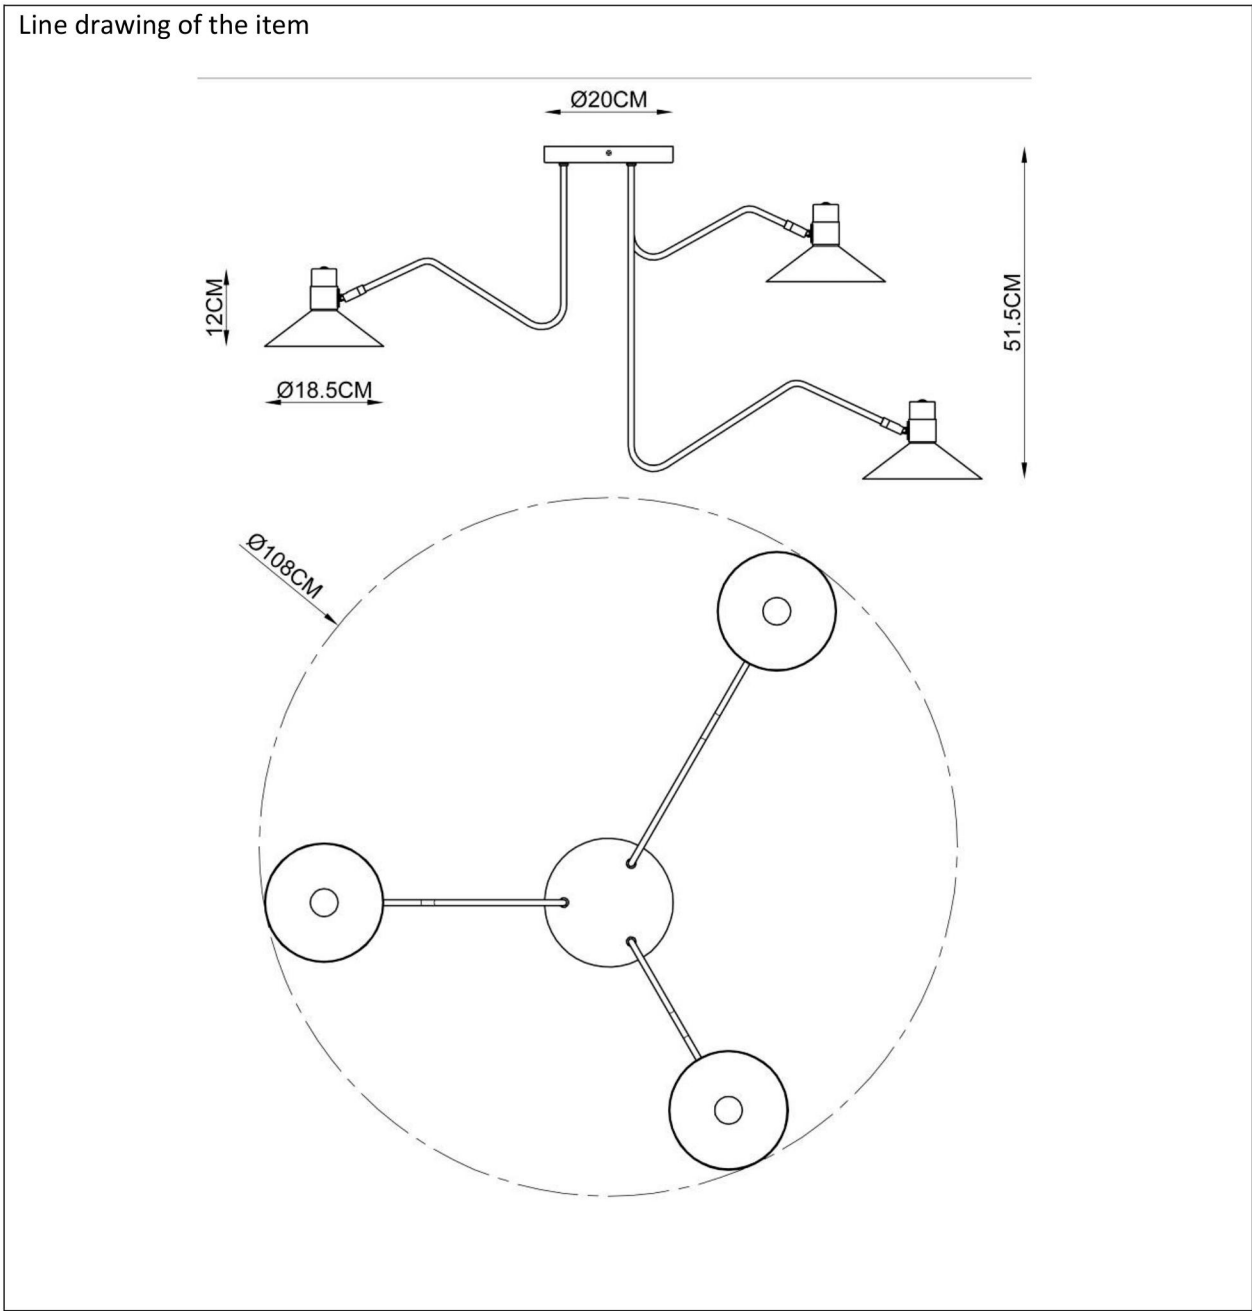

LUCIDE

Item number: 05128/03/30

Technical details

Materials used:	Iron
Color:	Black
Dimmable and how is fixture dimmable	
Size:	Height: 51.5cm
	Length: 108cm
	Width: 108cm
	Net weight: kg
Power requirements:	220-240V~50Hz
Bulb type and maximum wattage:	E14 Max. 3 x 40W
Number of bulbs:	3 x E14
IP degree:	IP 20