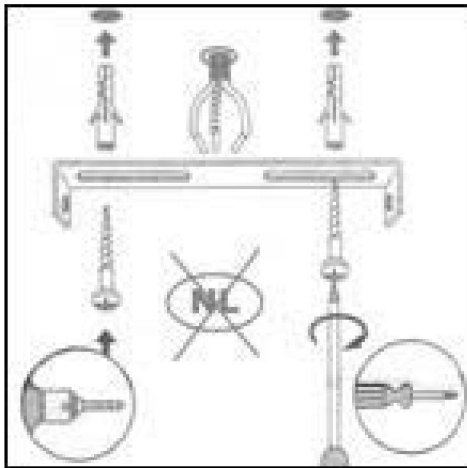

Installation drawing