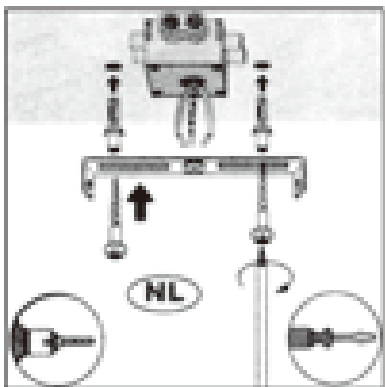

## Technical details

Materials used:	ALUMINIUM
Color:	BLACK/WHITE
Dimmable and how is fixture dimmable	Yes.Dim to warm
Size:	Height: 11.3cm
	Length: 10.0cm
	Width: 10.0cm
	Net weight: 0.459kg
Power requirements:	220-240V~ 50Hz
Bulb type and maximum wattage:	GU10 LED 5W
Number of bulbs:	1xGU10 LED 5W
IP degree:	IP20