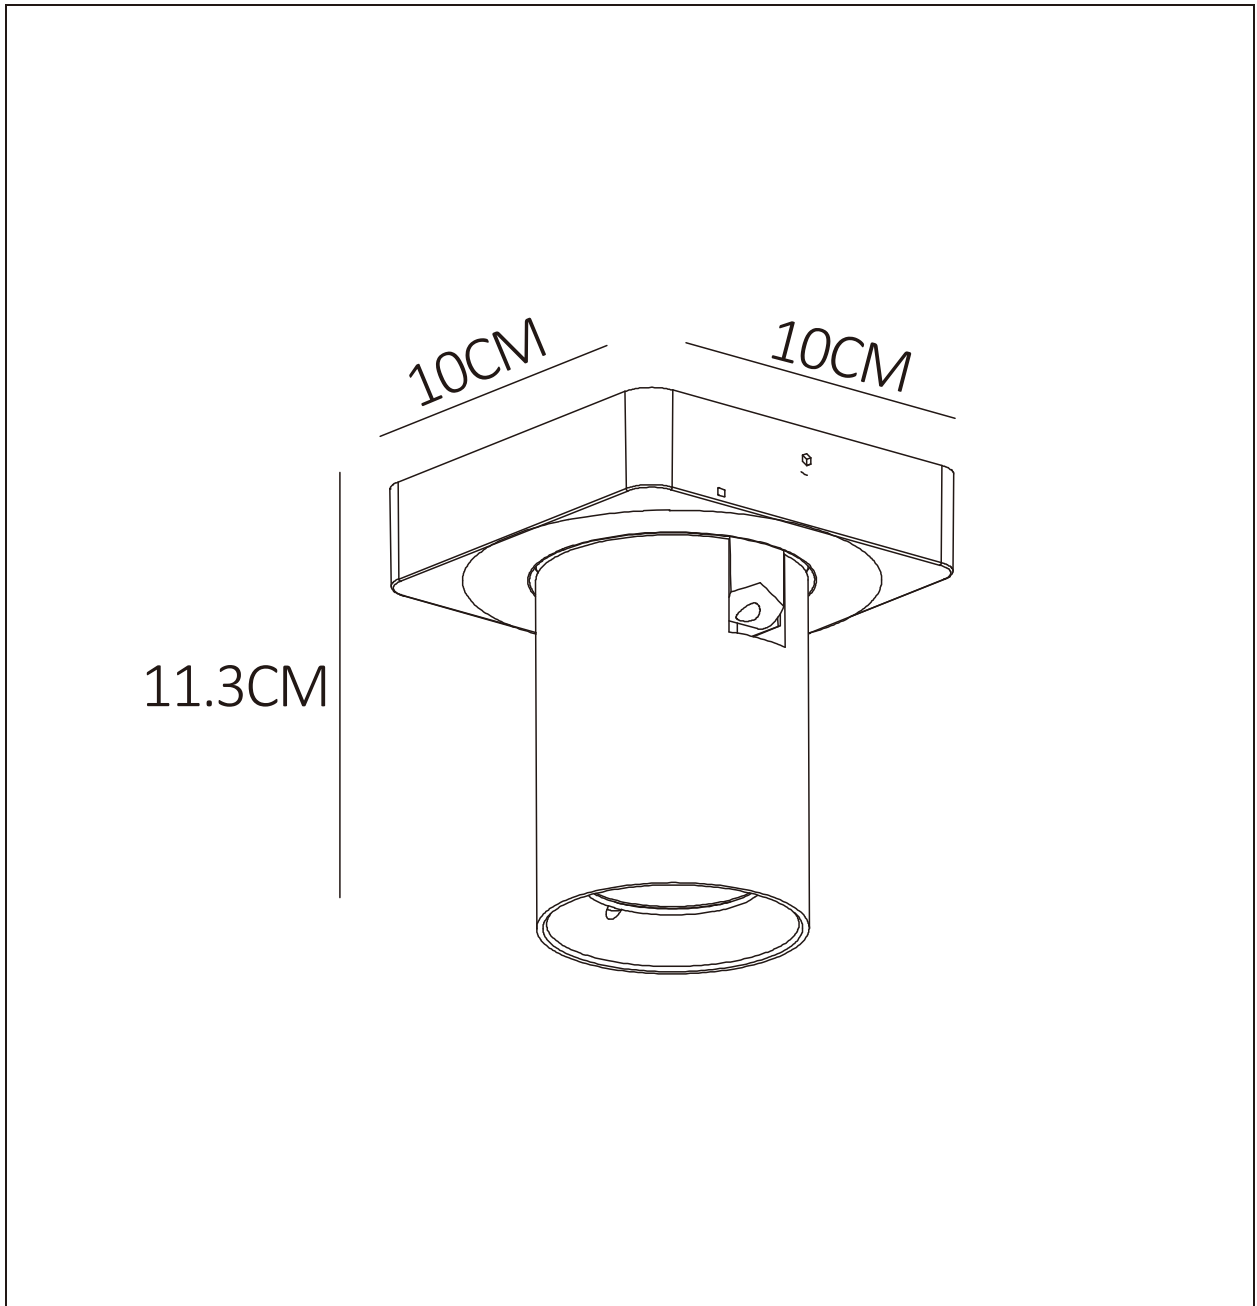

LUCIDE

Item number: 09929/05/30 , 09929/05/31

Technical details

Materials used:	ALUMINIUM
Color:	BLACK/WHITE
Dimmable and how is fixture dimmable	Yes.Dim to warm
Size:	Height: 11.3cm
	Length: 10.0cm
	Width: 10.0cm
	Net weight: 0.459kg
Power requirements:	220-240V~ 50Hz
Bulb type and maximum wattage:	GU10 LED 5W
Number of bulbs:	1xGU10 LED 5W
IP degree:	IP20