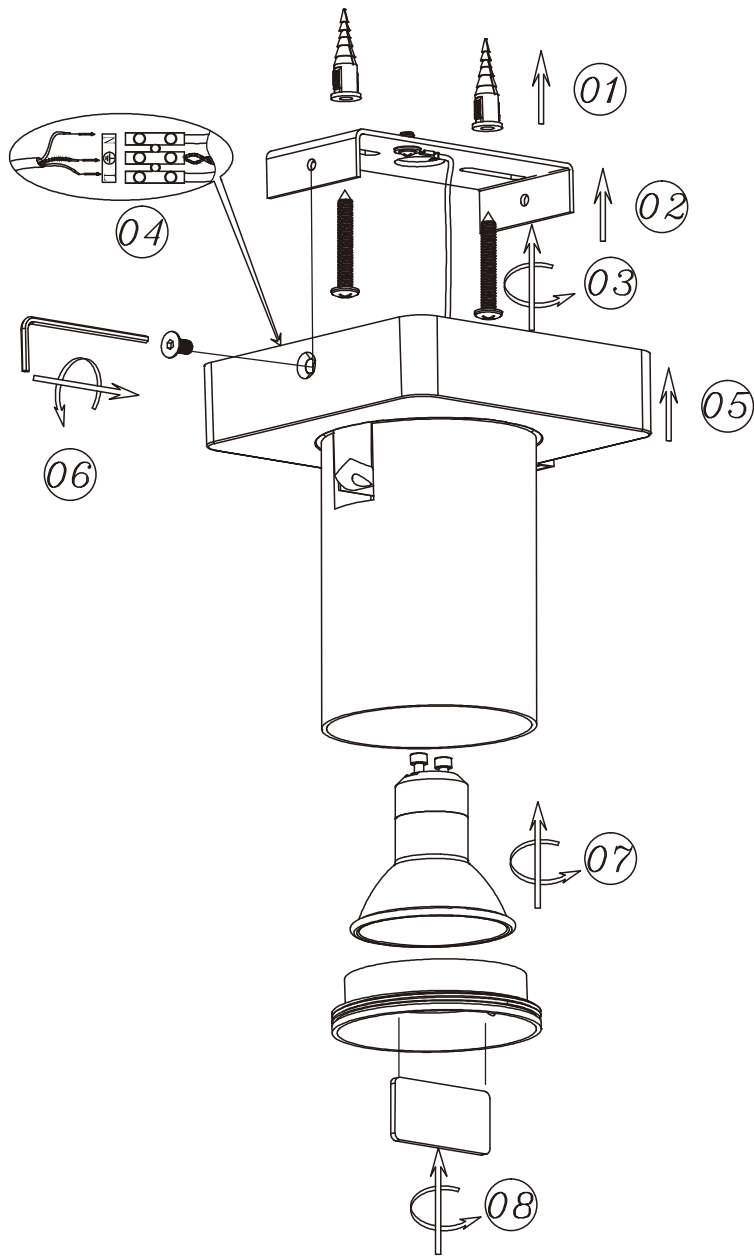

## Technical details

Materials used:	ALUMINIUM
Color:	BLACK/WHITE
Dimmable and how is fixture dimmable	Yes.Dim to warm
Size:	Height: 11.3cm
	Length: 10.0cm
	Width: 10.0cm
	Net weight: 0.459kg
Power requirements:	220-240V~ 50Hz
Bulb type and maximum wattage:	GU10 LED 5W
Number of bulbs:	1xGU10 LED 5W
IP degree:	IP20