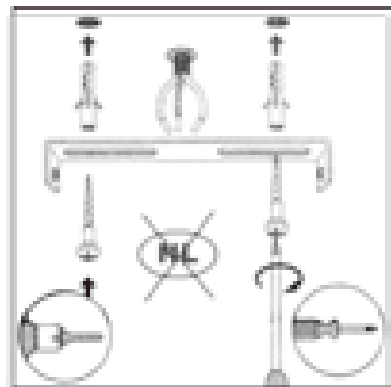

## Technical details

Materials used:	ALUMINIUM
Color:	BLACK/WHITE
Dimmable and how is fixture dimmable	Yes.Dim to warm
Size:	Height: 11.3cm
	Length: 10.0cm
	Width: 10.0cm
	Net weight: 0.459kg
Power requirements:	220-240V~ 50Hz
Bulb type and maximum wattage:	GU10 LED 5W
Number of bulbs:	1xGU10 LED 5W
IP degree:	IP20