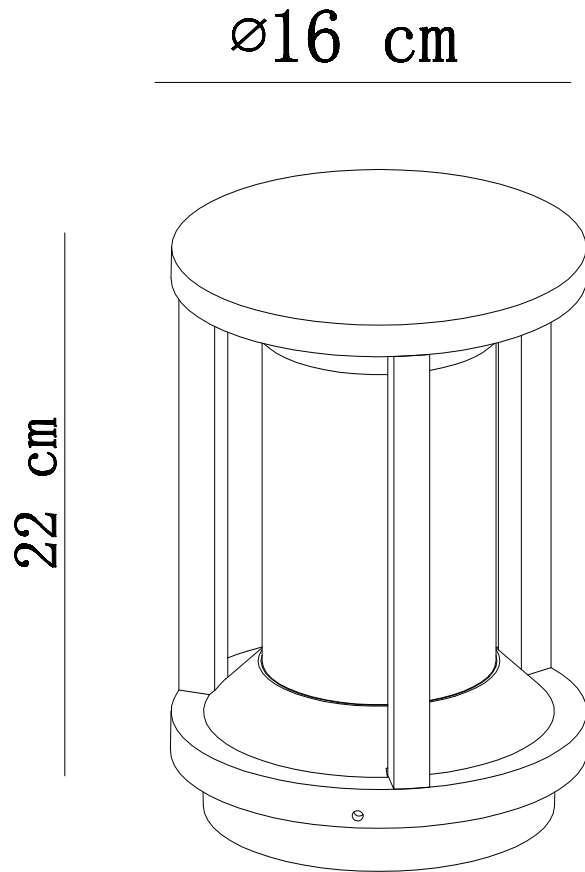

LUCIDE

Line drawing of the item

Item number: 15804/22/30

Technical details

Materials used:	Die-cast Aluminium
Color:	Black
Dimmable and how is fixture dimmable	
Size:	Height: 22.0CM
	Length: 16.0CM
	Width: 16.0CM
	Net weight: 1.0KG
Power requirements:	220-240V/~50Hz
Bulb type and maximum wattage:	LED MAX. 15W
Number of bulbs:	1*E27
IP degree:	IP65