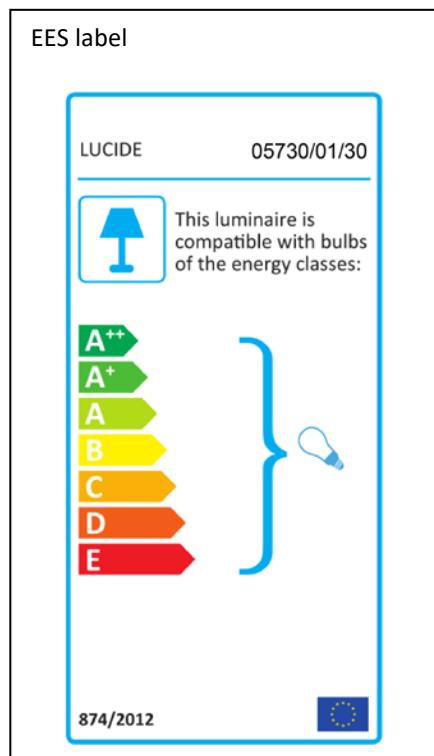

Von der Garantie ausgenommen: 1. Gebrochene Glasteile der Fassung werden nur innerhalb von 14 Tagen ab Kauf durch den Endkunden ersetzt. 2. Normaler Verschleiß, Verfärbungen aufgrund des normalen Gebrauchs. 3. Beschädigungen aufgrund externer Ursachen wie Feuer, Wasser, unsachgemäße Nutzung/ Installation oder Wartung des Produkts.

Kunden müssen das defekte Produkt/Teil und den Originalkaufbeleg einsenden, um Garantieansprüche geltend zu machen.

Deklaracja gwarancji:

LucideNV gwarantuje, że dostarczone produkty będą wolne od defektów materiałowych oraz produkcyjnych przez okres 2 lat od daty zakupu przez użytkownika końcowego, jeżeli urządzenie jest zainstalowane i prawidłowo utrzymywane zgodnie z instrukcją obsługi.

Wyłączenie z gwarancji: 1. Rozbite szkło zostanie wymienione tylko do 14 dni od momentu zakupu przez użytkownika końcowego. 2. Normalne zużycie, utrata koloru w wyniku normalnego użytkowania. 3. Uszkodzenie spowodowane czynnikami zewnętrznymi takimi, jak ogień, woda, nieprawidłowe używanie/ instalacja lub utrzymywanie produktu.

W celu uzyskania gwarancji klient musi zwrócić uszkodzony przedmiot oraz oryginalny dowód zakupu.

Other languages of the manual and further explanations can be found on our website.