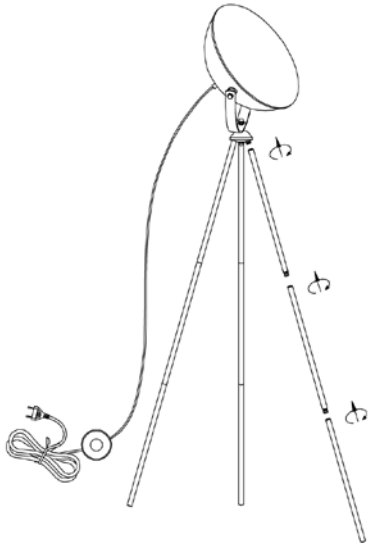

Installation drawing

1