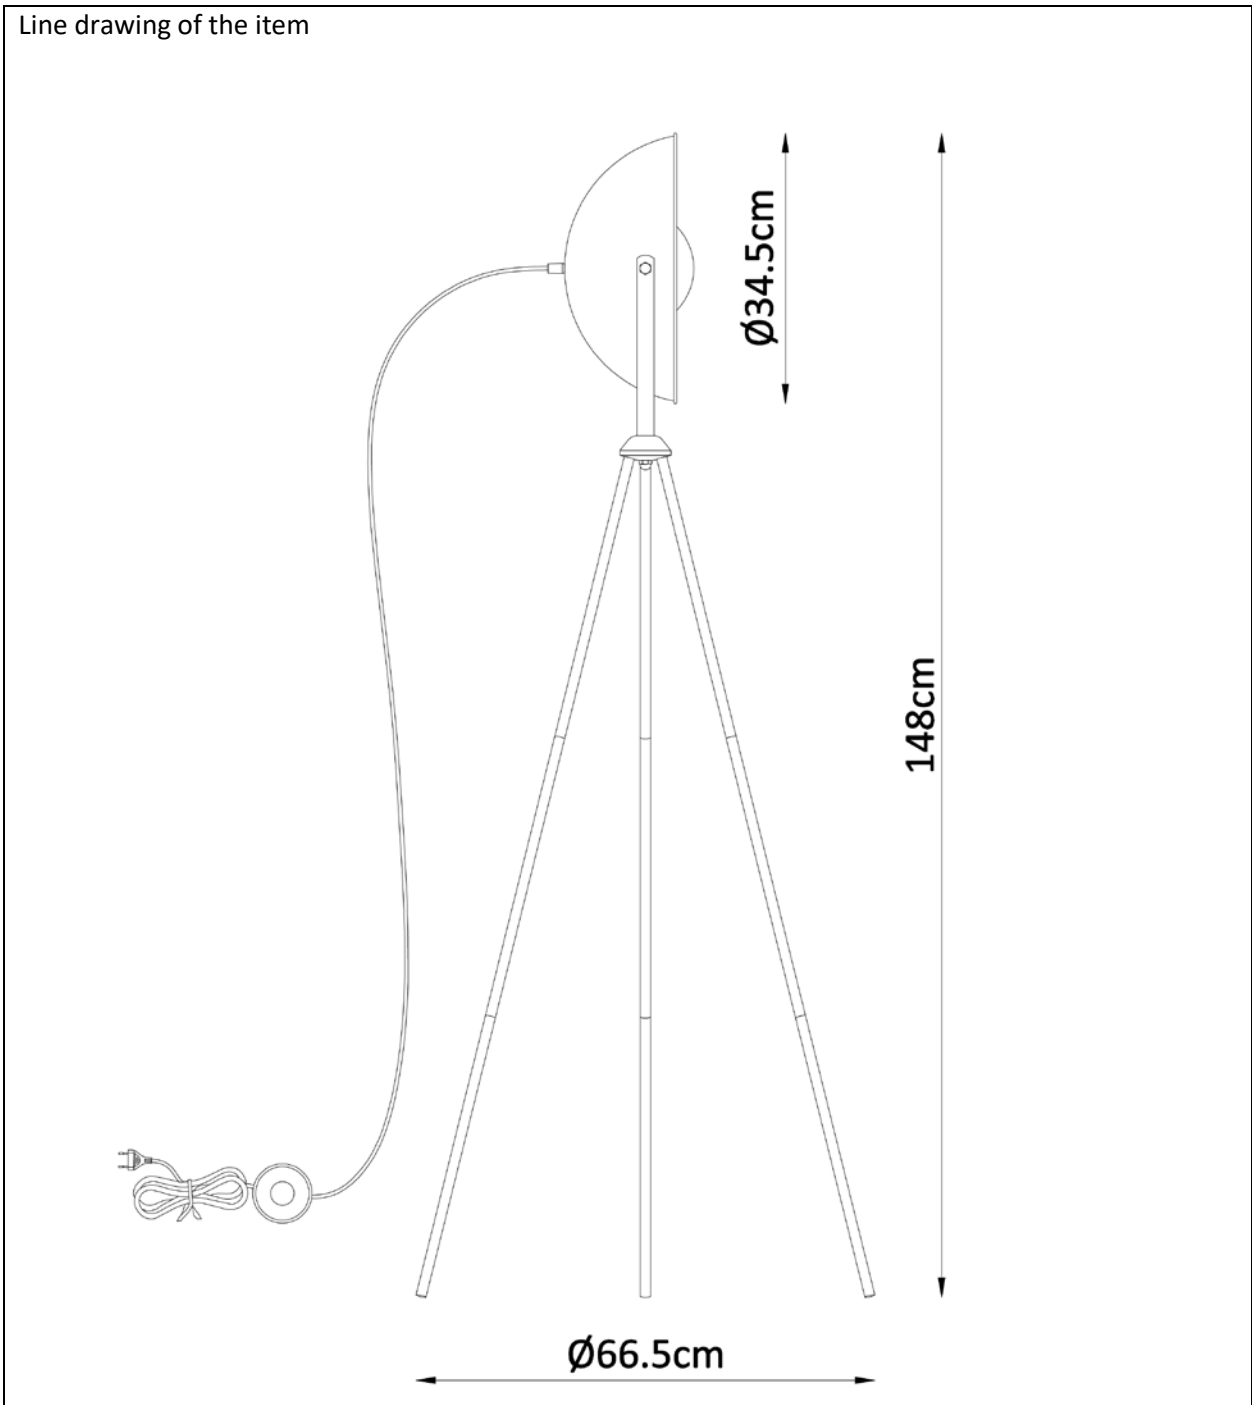

LUCIDE

Item number: 05730/01/30

Technical details

Materials used:	Iron
Color:	Sand black
Dimmable and how is fixture dimmable	No
Size:	Height: 148cm
	Length: 66.5cm
	Width: 66.5cm
	Net weight: kg
Power requirements:	220-240V~50Hz
Bulb type and maximum wattage:	E27 Max.40W
Number of bulbs:	1 x E27
IP degree:	IP 20