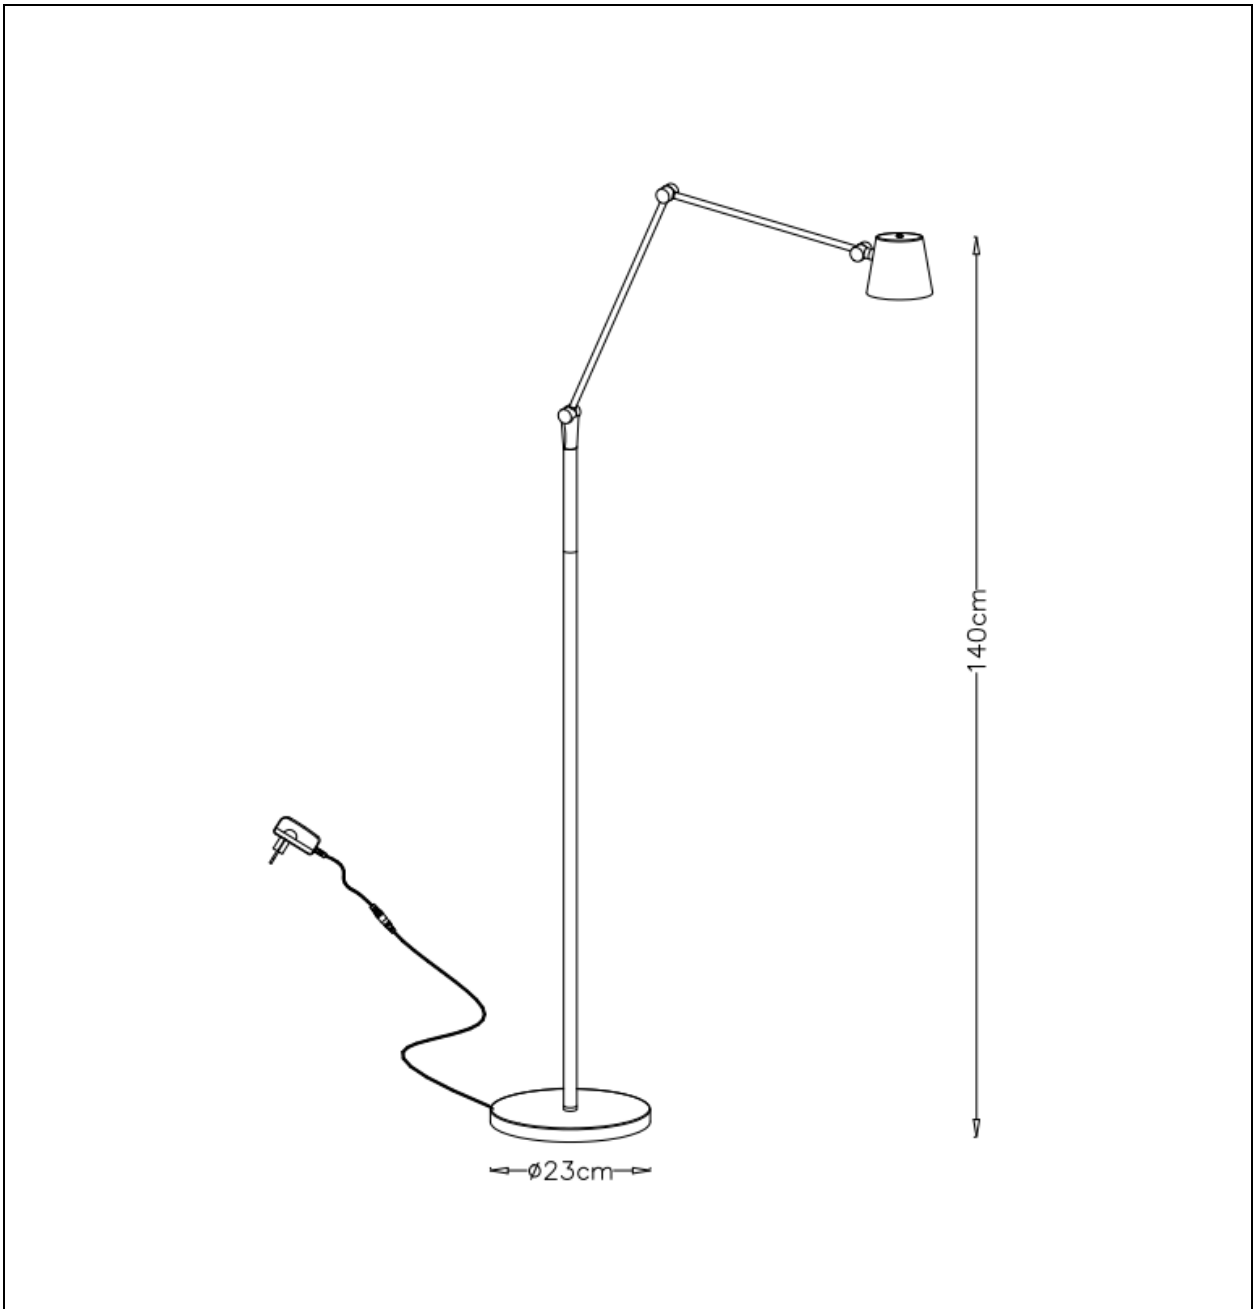

LUCIDE

Item number: 19768 / 08 / 30

Technical details

Materials used:	Metal, Aluminum
Color:	Sandy matt black
Dimmable and how is fixture dimmable	Push dimmer on the lampshade
Size:	Height: 140cm
	Length:
	Width: 23cm
	Net weight: 3.5kg
Power requirements:	DC 24V 0.37A (110-240V/50-60Hz main input)
Bulb type and maximum wattage:	1W LED (9W in total)
Number of bulbs:	9pcs 1W LED
IP degree:	IP20