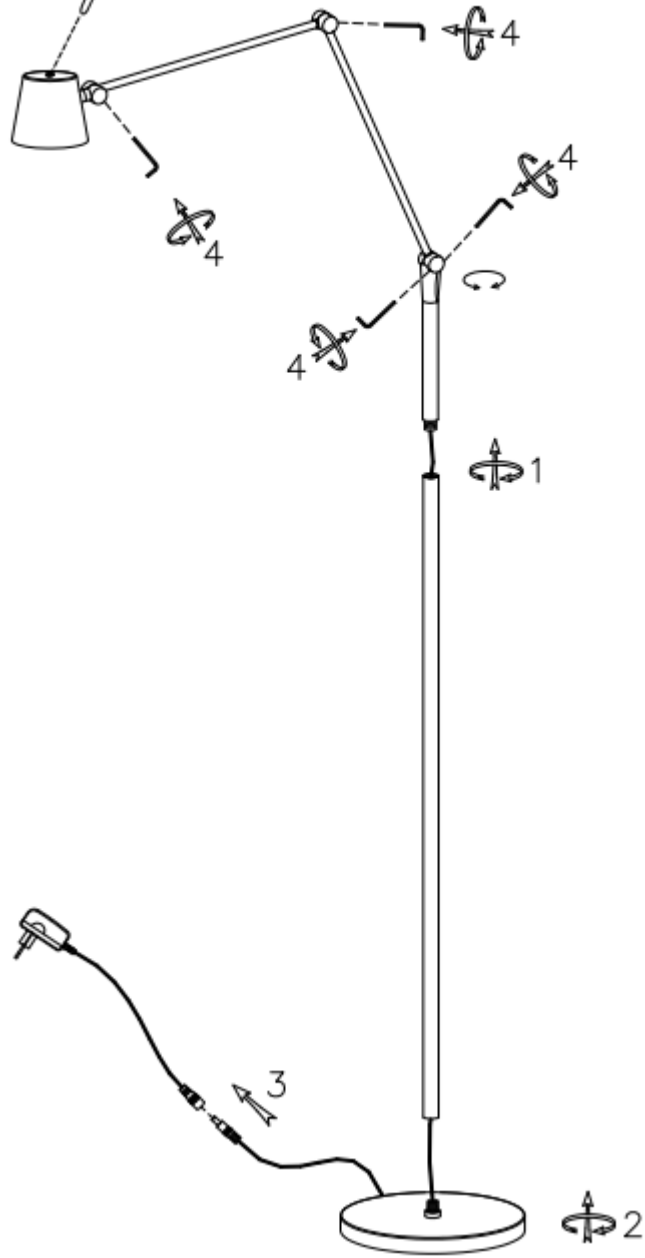

Push here
Short press: ON/OFF
Long press: adjust brightness