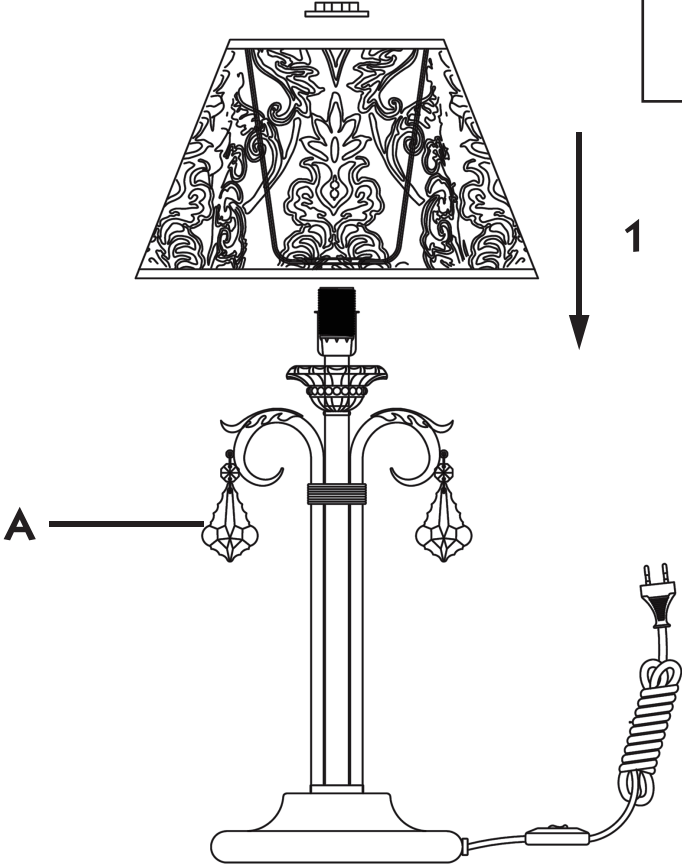

Instruction

Collection: Elegant
Series: Velvet
Model: ARM219-00-G
Mobile

A = 5

1 x E14 (40w)

MAYTONI
DECORATIVE LIGHTING

www.maytoni.de