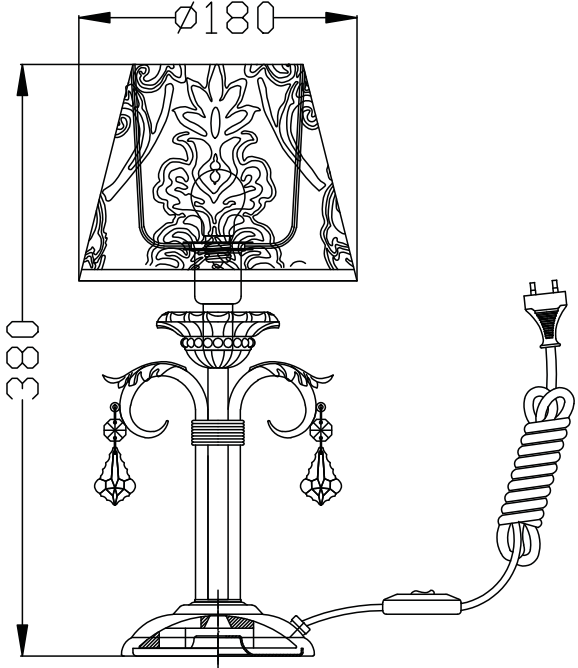

Instruction

Collection: Elegant
Series: Velvet
Model: ARM219-00-G
Mobile

A = 5

1 x E14 (40w)

MAYTONI
DECORATIVE LIGHTING

www.maytoni.de