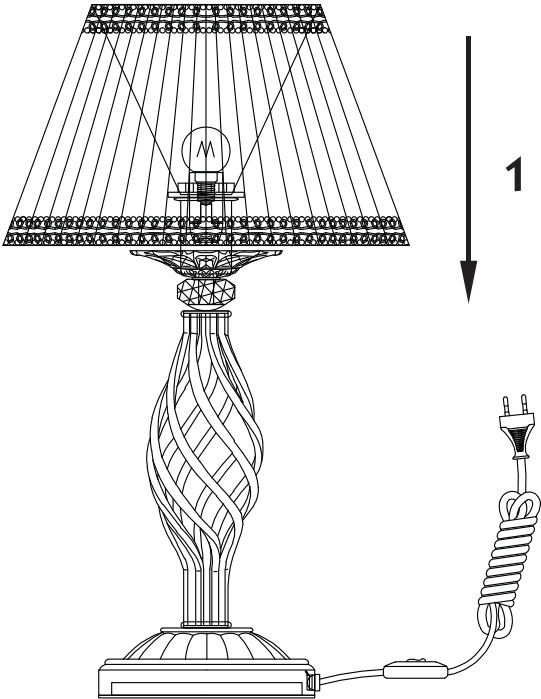

Instruction

Collection: Elegant
Series: Grace
Model: ARM247-00-G
Mobile

1 x E14 (40w)

MAYTONI
DECORATIVE LIGHTING

www.maytoni.de