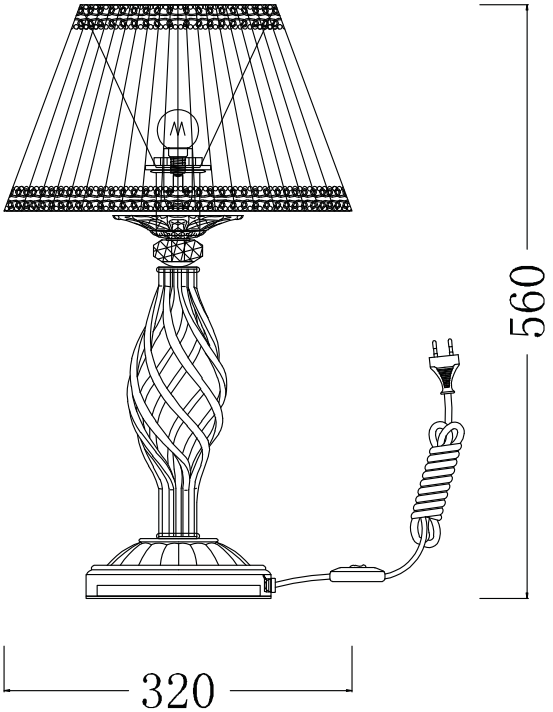

Instruction

Collection: Elegant
Series: Grace
Model: ARM247-00-G
Mobile

1 x E14 (40w)

MAYTONI
DECORATIVE LIGHTING

www.maytoni.de