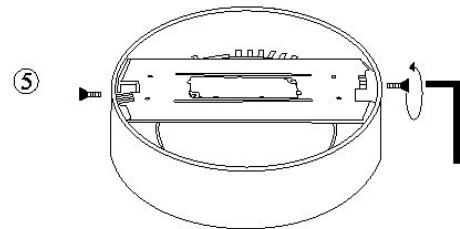

Line drawing of the item

Item number: 28106/18/31

Installation drawing

Technical details

materials used:	Die-casting Aluminum
color:	Matt white
dimmable and how is the fixture dimmable:	Triac dimmable
size:	39mm
Height:	
Length:	
Width:	Φ180mm
Net Weight:	0.56kg
power requirements:	220-240V~50/60 Hz
bulb type and Wattage Range:	SMD3528 11W
number of bulbs:	108pcs
IP degree:	IP40