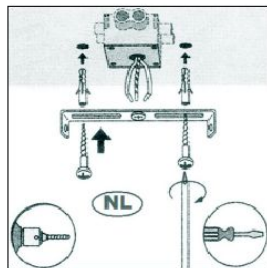

Line drawing of the item

Item number: 28106/18/31

Installation drawing

Technical details

materials used:	Die-casting Aluminum
color:	Matt white
dimmable and how is the fixture dimmable:	Triac dimmable
size:	39mm
Height:	
Length:	
Width:	Φ180mm
Net Weight:	0.56kg
power requirements:	220-240V~50/60 Hz
bulb type and Wattage Range:	SMD3528 11W
number of bulbs:	108pcs
IP degree:	IP40