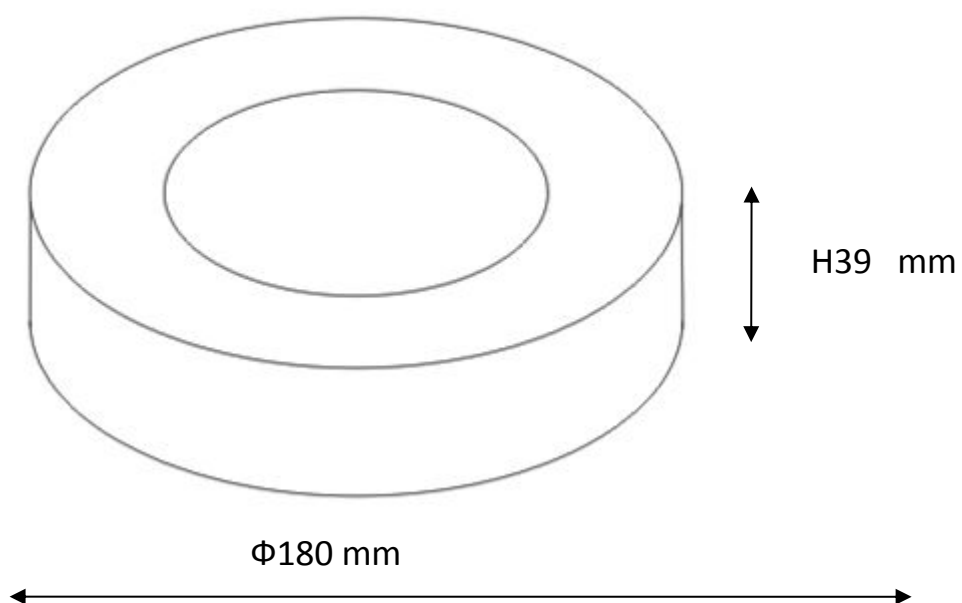

Line drawing of the item

Item number: 28106/18/31

Installation drawing

Technical details

materials used:	Die-casting Aluminum
color:	Matt white
dimmable and how is the fixture dimmable:	Triac dimmable
size:	39mm
Height:	
Length:	
Width:	Φ180mm
Net Weight:	0.56kg
power requirements:	220-240V~50/60 Hz
bulb type and Wattage Range:	SMD3528 11W
number of bulbs:	108pcs
IP degree:	IP40