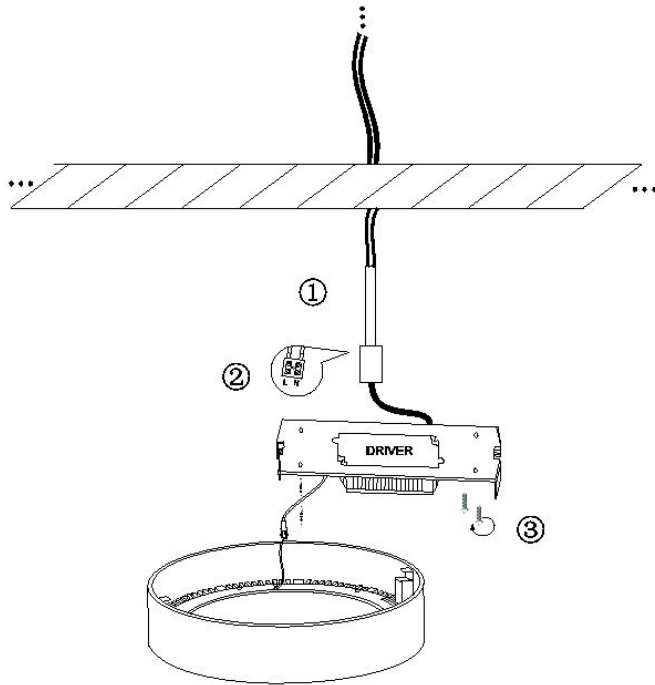

Line drawing of the item

Item number: 28106/18/31

Installation drawing

Technical details

materials used:	Die-casting Aluminum
color:	Matt white
dimmable and how is the fixture dimmable:	Triac dimmable
size:	39mm
Height:	
Length:	
Width:	Φ180mm
Net Weight:	0.56kg
power requirements:	220-240V~50/60 Hz
bulb type and Wattage Range:	SMD3528 11W
number of bulbs:	108pcs
IP degree:	IP40