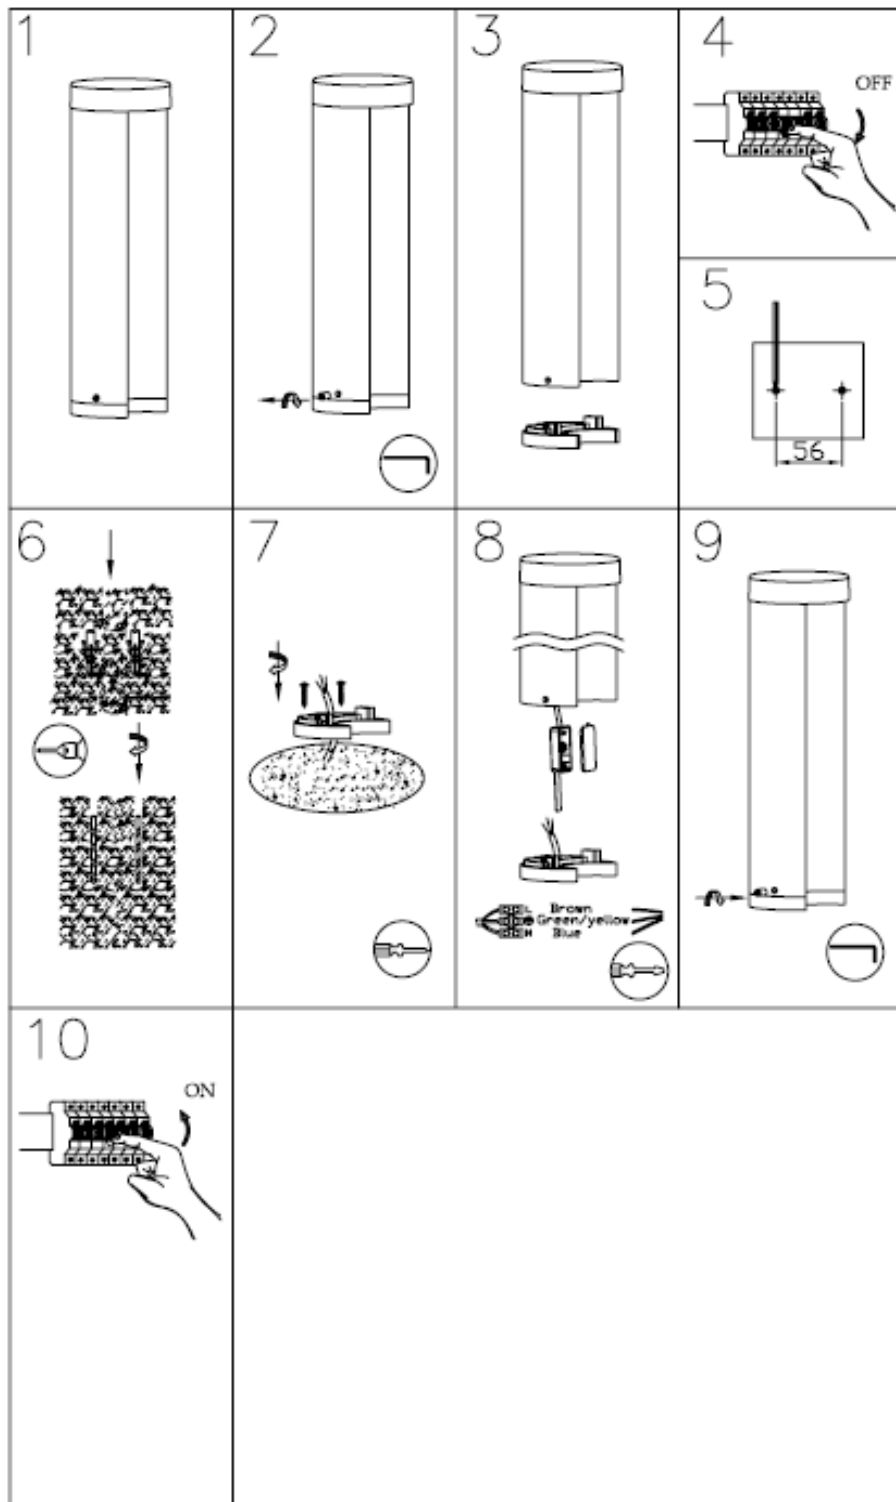

Line drawing of the item

Item number:27874/25/30

Installation drawing

Technical details

materials used:	Aluminium body with temper glass
color:	Black
dimmable and how is the fixture dimmable:	
size:	Height: 250mm Length: Width: Ø90mm Net Weight: 0.92kg
power requirements:	220-240V/~50Hz
bulb type and maximum Wattage:	7W LED
number of bulbs:	1x7W BRIDGELUX LED
IP degree:	IP54