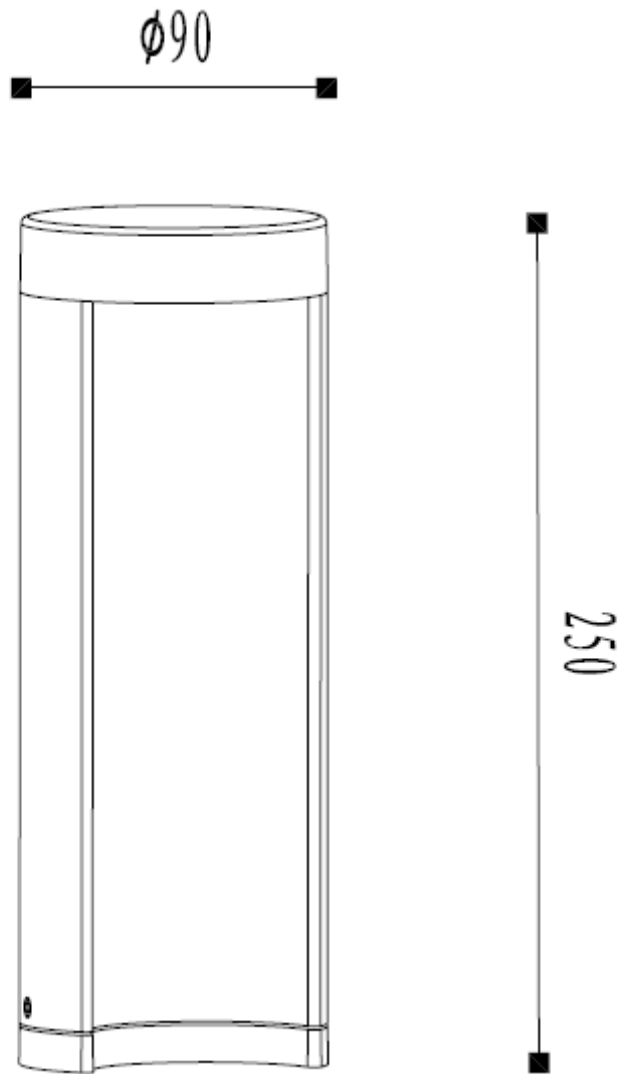

Line drawing of the item

Item number:27874/25/30

Installation drawing

Technical details

materials used:	Aluminium body with temper glass
color:	Black
dimmable and how is the fixture dimmable:	
size:	Height: 250mm Length: Width: Ø90mm Net Weight: 0.92kg
power requirements:	220-240V/~50Hz
bulb type and maximum Wattage:	7W LED
number of bulbs:	1x7W BRIDGELUX LED
IP degree:	IP54