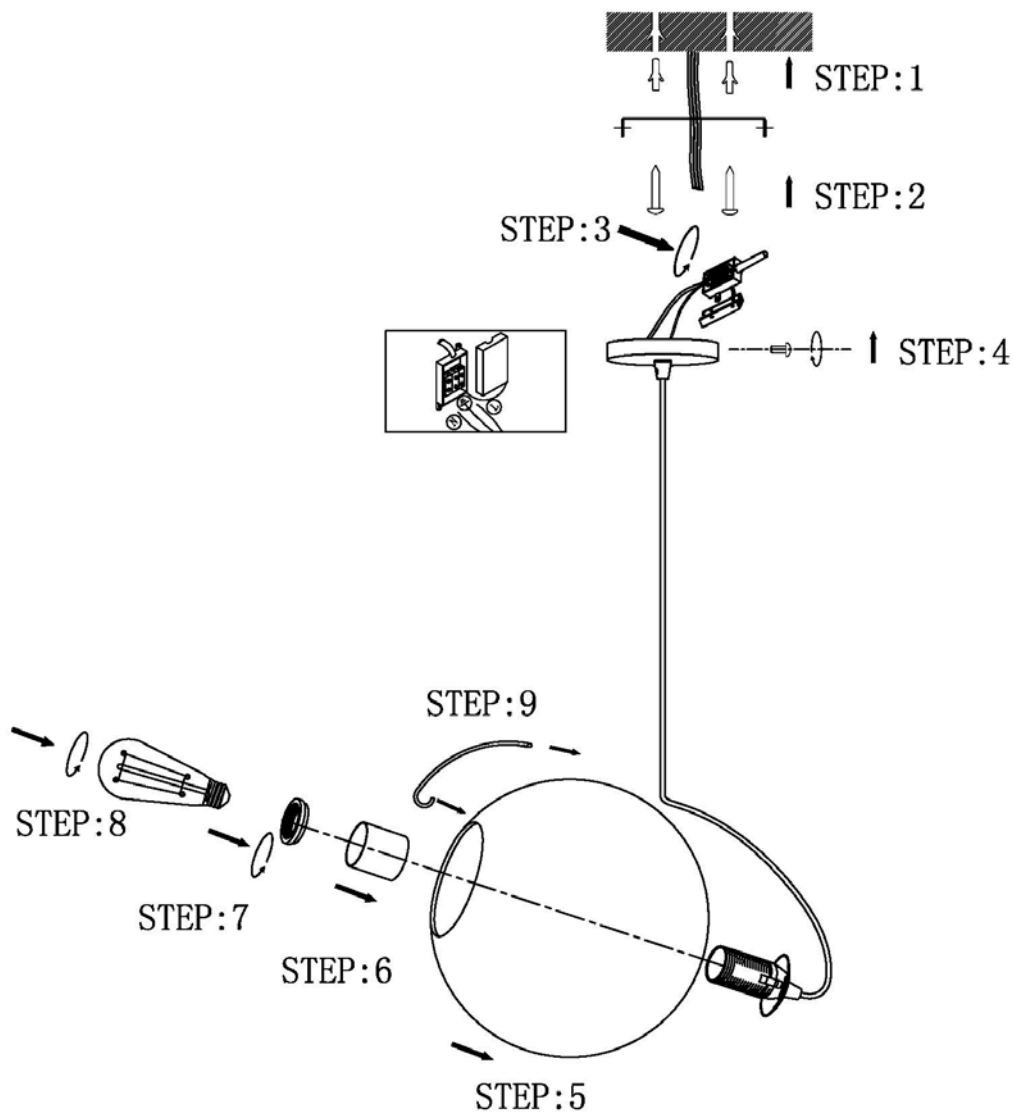

LUCIDE

Item number: 25405/20/65

Technical details

Materials used:	Iron+ Glass
Color:	Smoke+Matt Black
Dimmable and how is fixture dimmable	
Size:	Height: 150cm
	Length:
	Width: D20cm
	Net weight: 0.9KG
Power requirements:	220-240V~50Hz
Bulb type and maximum wattage:	E27 Max.60W
Number of bulbs:	1xE27
IP degree:	IP20