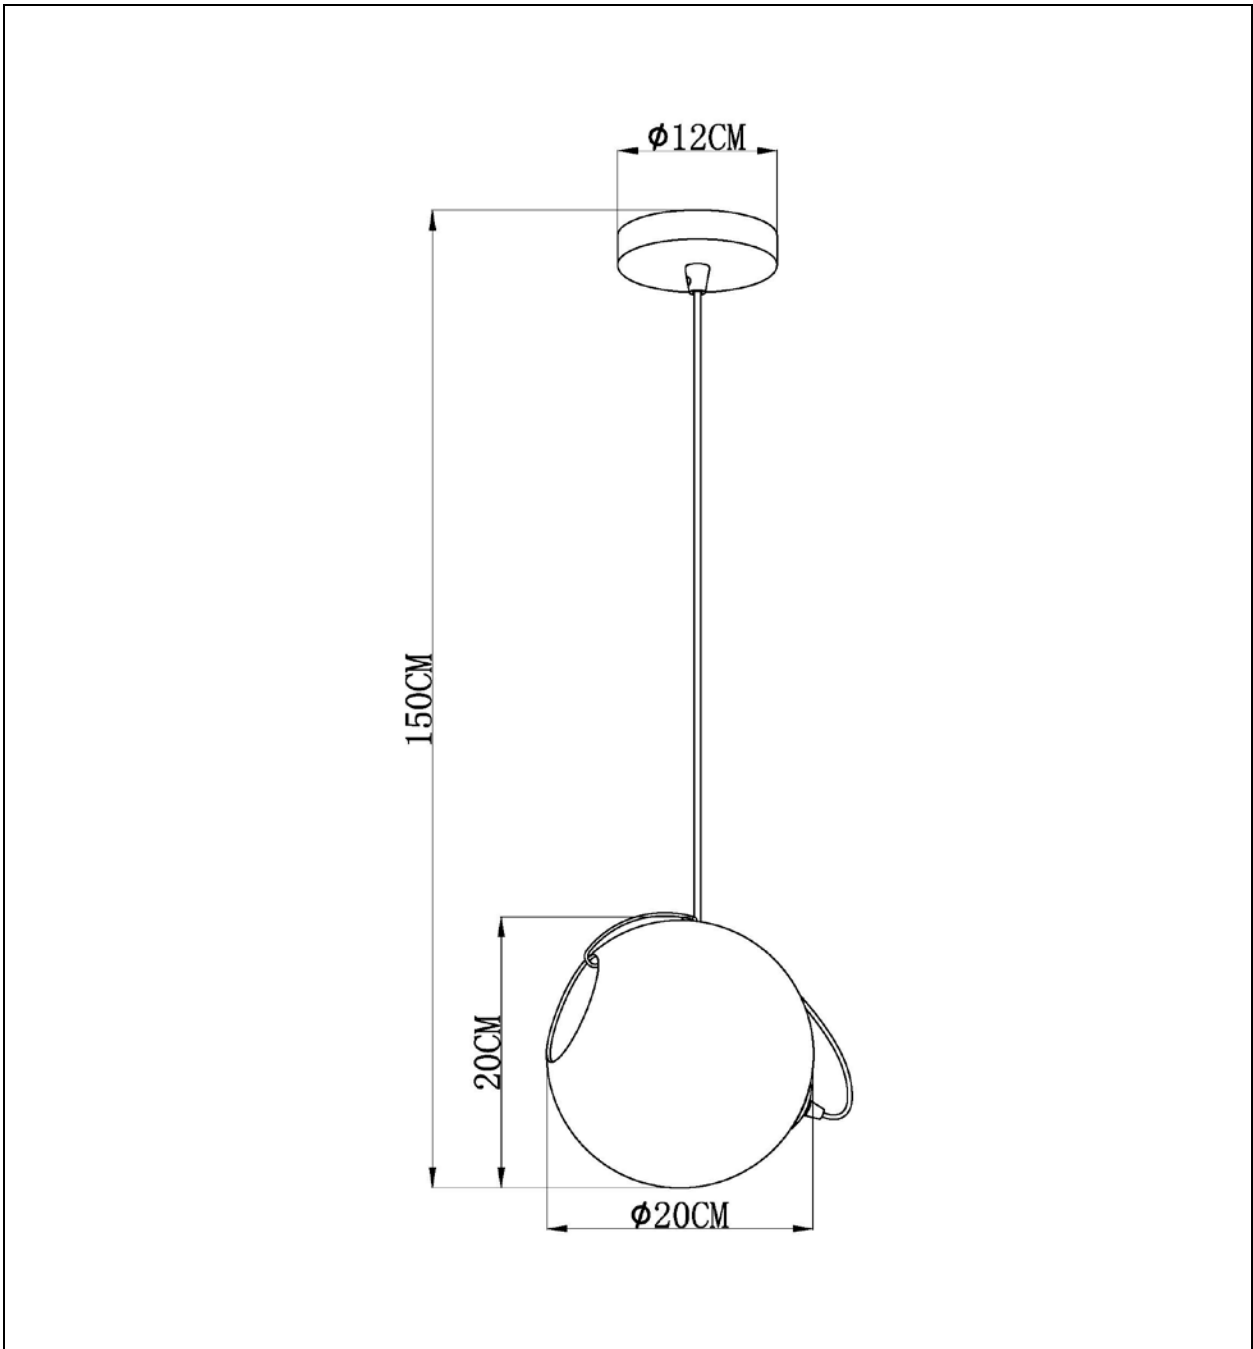

LUCIDE

Item number: 25405/20/65

Technical details

Materials used:	Iron+ Glass
Color:	Smoke+Matt Black
Dimmable and how is fixture dimmable	
Size:	Height: 150cm
	Length:
	Width: D20cm
	Net weight: 0.9KG
Power requirements:	220-240V~50Hz
Bulb type and maximum wattage:	E27 Max.60W
Number of bulbs:	1xE27
IP degree:	IP20