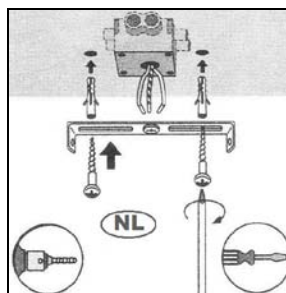

E27 220-240V/60W

220-240V 50Hz