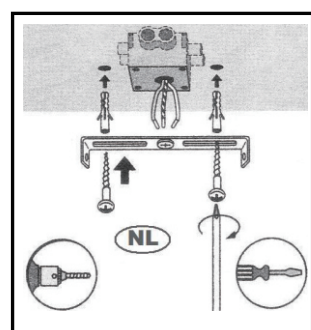

LUCIDE

Item number: 28116/18/31

Technical details

Materials used:	Die-casting Aluminum
Color:	Matt white
Dimmable and how is fixture dimmable	Triac dimmable
Size:	Height: 3.9CM
	Length:
	Width: Φ18CM
	Net weight: 0.7kg
Power requirements:	220-240V~50 Hz
Bulb type and maximum wattage:	SMD4014 LED11 W
Number of bulbs:	54 pcs
IP degree:	IP44