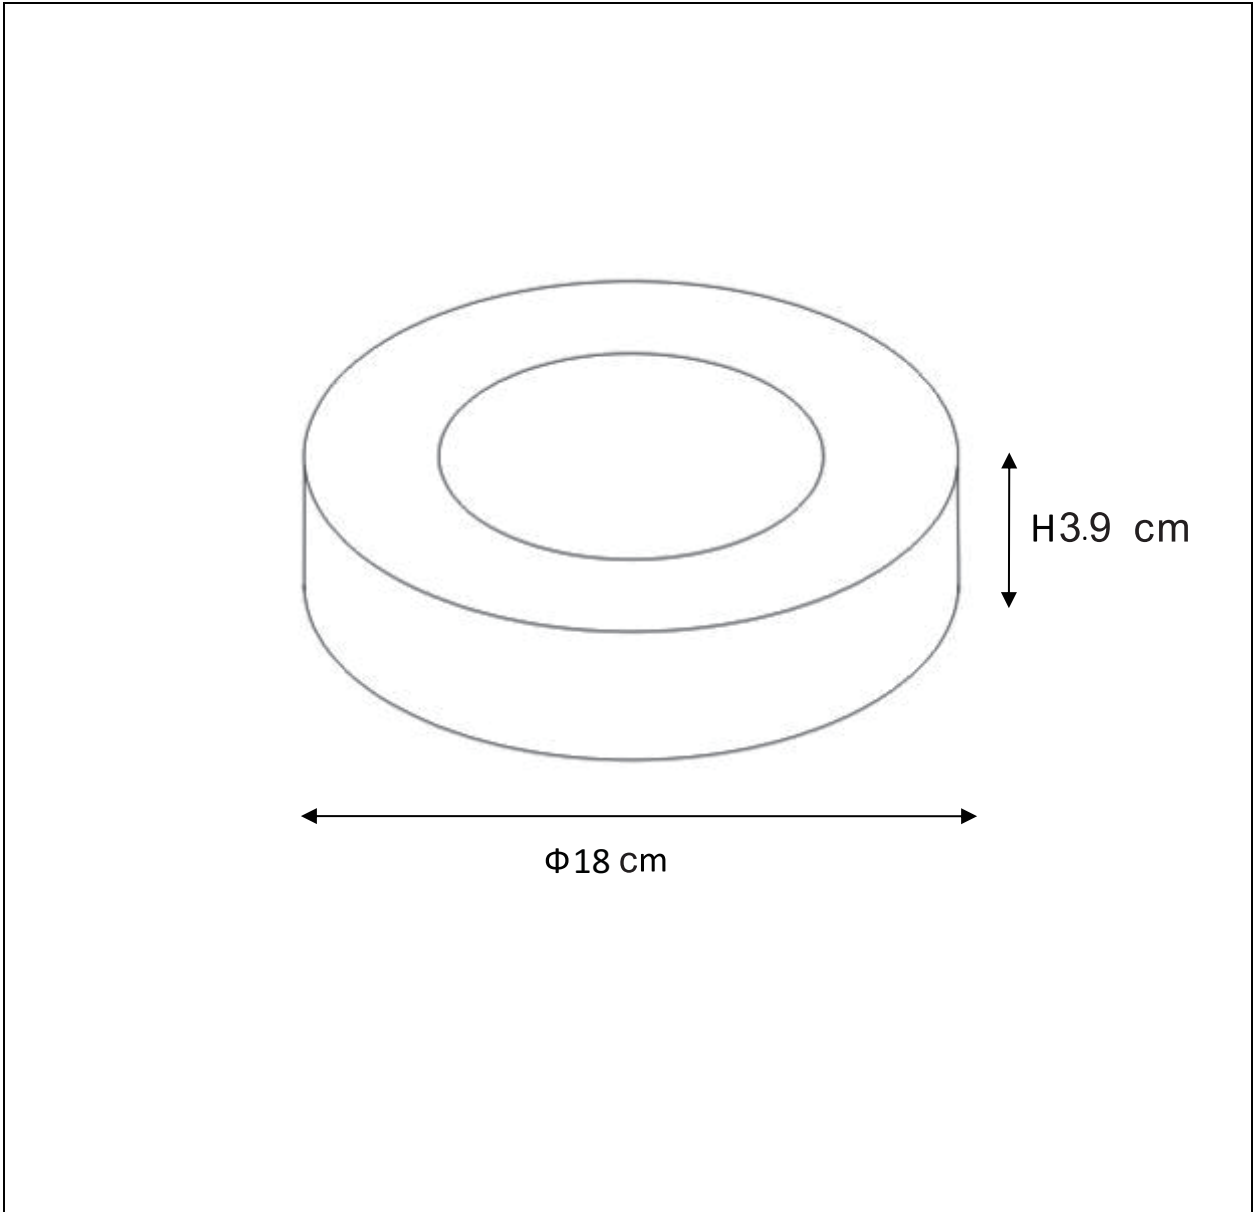

LUCIDE

Item number: 28116/18/31

Technical details

Materials used:	Die-casting Aluminum
Color:	Matt white
Dimmable and how is fixture dimmable	Triac dimmable
Size:	Height: 3.9CM
	Length:
	Width: Φ18CM
	Net weight: 0.7kg
Power requirements:	220-240V~50 Hz
Bulb type and maximum wattage:	SMD4014 LED11 W
Number of bulbs:	54 pcs
IP degree:	IP44