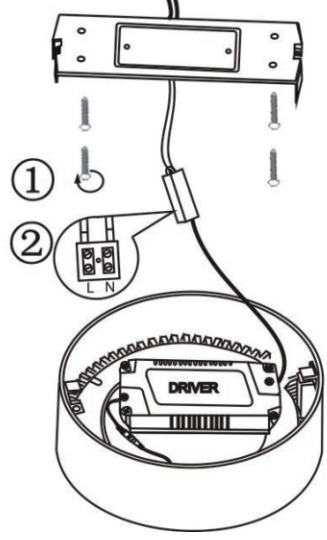

LUCIDE

Item number: 28116/18/31

Technical details

Materials used:	Die-casting Aluminum
Color:	Matt white
Dimmable and how is fixture dimmable	Triac dimmable
Size:	Height: 3.9CM
	Length:
	Width: Φ18CM
	Net weight: 0.7kg
Power requirements:	220-240V~50 Hz
Bulb type and maximum wattage:	SMD4014 LED11 W
Number of bulbs:	54 pcs
IP degree:	IP44