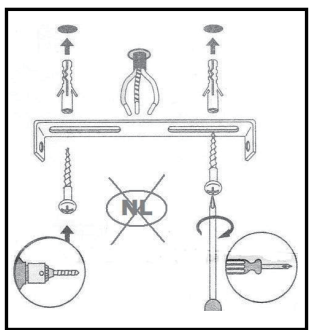

LUCIDE

Item number: 28116/18/31

Technical details

Materials used:	Die-casting Aluminum
Color:	Matt white
Dimmable and how is fixture dimmable	Triac dimmable
Size:	Height: 3.9CM
	Length:
	Width: Φ18CM
	Net weight: 0.7kg
Power requirements:	220-240V~50 Hz
Bulb type and maximum wattage:	SMD4014 LED11 W
Number of bulbs:	54 pcs
IP degree:	IP44