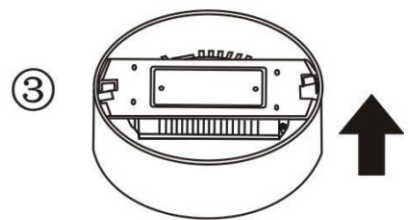

LUCIDE

Item number: 28116/18/31

Technical details

Materials used:	Die-casting Aluminum
Color:	Matt white
Dimmable and how is fixture dimmable	Triac dimmable
Size:	Height: 3.9CM
	Length:
	Width: Φ18CM
	Net weight: 0.7kg
Power requirements:	220-240V~50 Hz
Bulb type and maximum wattage:	SMD4014 LED11 W
Number of bulbs:	54 pcs
IP degree:	IP44