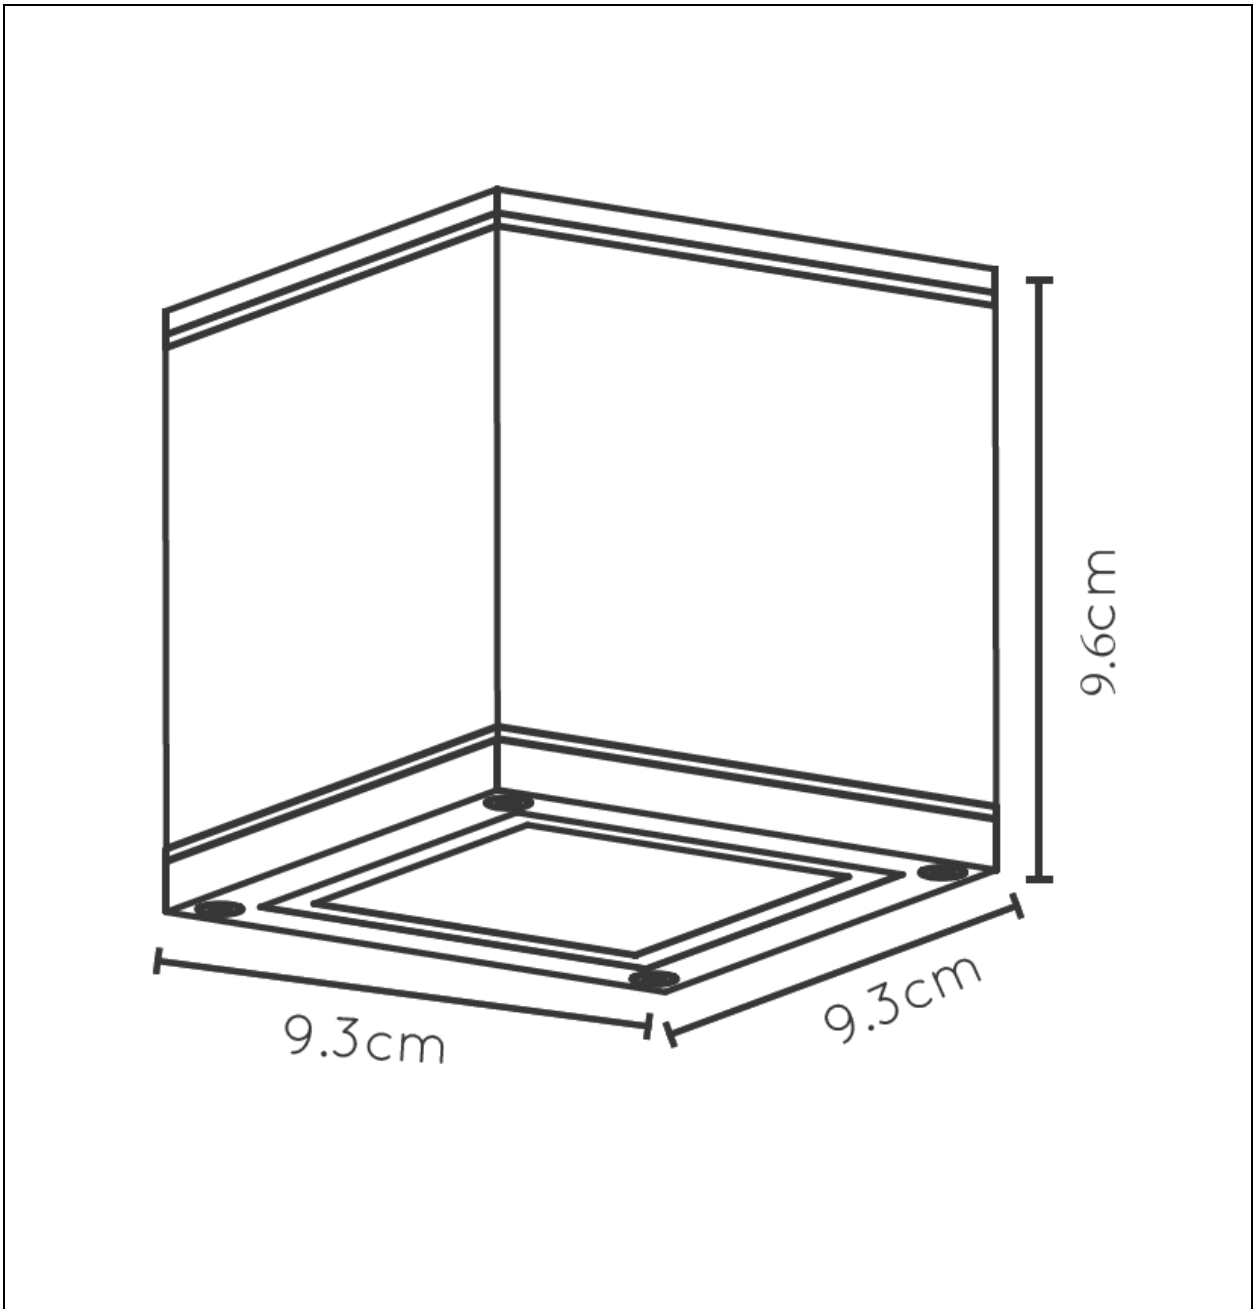

LUCIDE

Item number: 22962/01/30, 22962/01/31

Technical details

Materials used:	Aluminium
Color:	Black, White
Dimmable and how is fixture dimmable	
Size:	Height: 9.6cm
	Length: 9.3cm
	Width: 9.3cm
	Net weight: 0.45KGS
Power requirements:	220-240V ~ 50Hz
Bulb type and maximum wattage:	GU10 Max 50W
Number of bulbs:	1xGU10
IP degree:	IP65