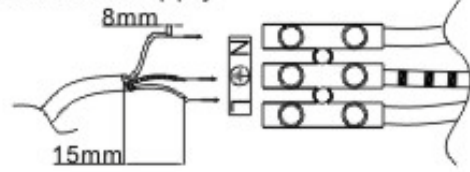

Electrical Supply

1