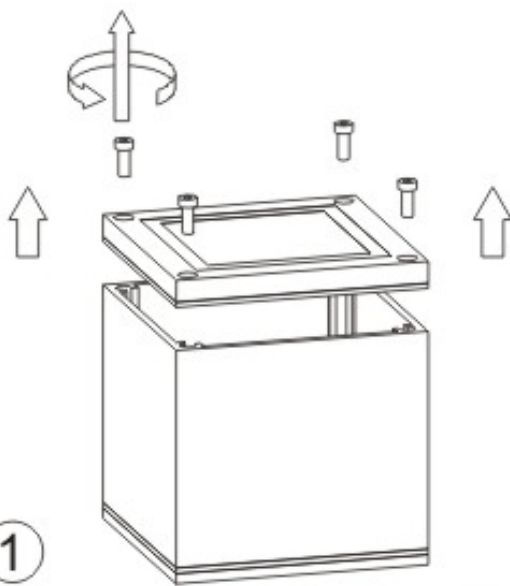

Electrical Supply

1