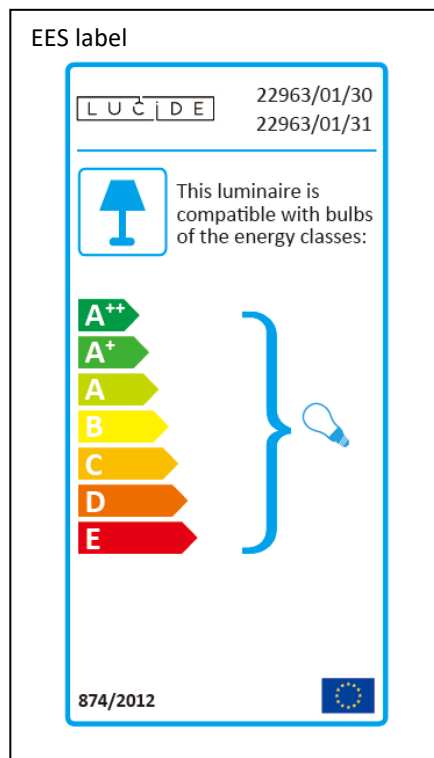

Von der Garantie ausgenommen: 1. Gebrochene Glasteile der Fassung werden nur innerhalb von 14 Tagen ab Kauf durch den Endkunden ersetzt. 2. Normaler Verschleiß, Verfärbungen aufgrund des normalen Gebrauchs. 3. Beschädigungen aufgrund externer Ursachen wie Feuer, Wasser, unsachgemäße Nutzung/ Installation oder Wartung des Produkts.

Kunden müssen das defekte Produkt/Teil und den Originalkaufbeleg einsenden, um Garantieansprüche geltend zu machen.

Deklaracja gwarancji:

LucideNV gwarantuje, że dostarczone produkty będą wolne od defektów materiałowych oraz produkcyjnych przez okres 2 lat od daty zakupu przez użytkownika końcowego, jeżeli urządzenie jest zainstalowane i prawidłowo utrzymywane zgodnie z instrukcją obsługi.

Wyłączenie z gwarancji: 1. Rozbite szkło zostanie wymienione tylko do 14 dni od momentu zakupu przez użytkownika końcowego. 2. Normalne zużycie, utrata koloru w wyniku normalnego użytkowania. 3. Uszkodzenie spowodowane czynnikami zewnętrznymi takimi, jak ogień, woda, nieprawidłowe używanie/ instalacja lub utrzymywanie produktu.

W celu uzyskania gwarancji klient musi zwrócić uszkodzony przedmiot oraz oryginalny dowód zakupu.

Other languages of the manual and further explanations can be found on our website.