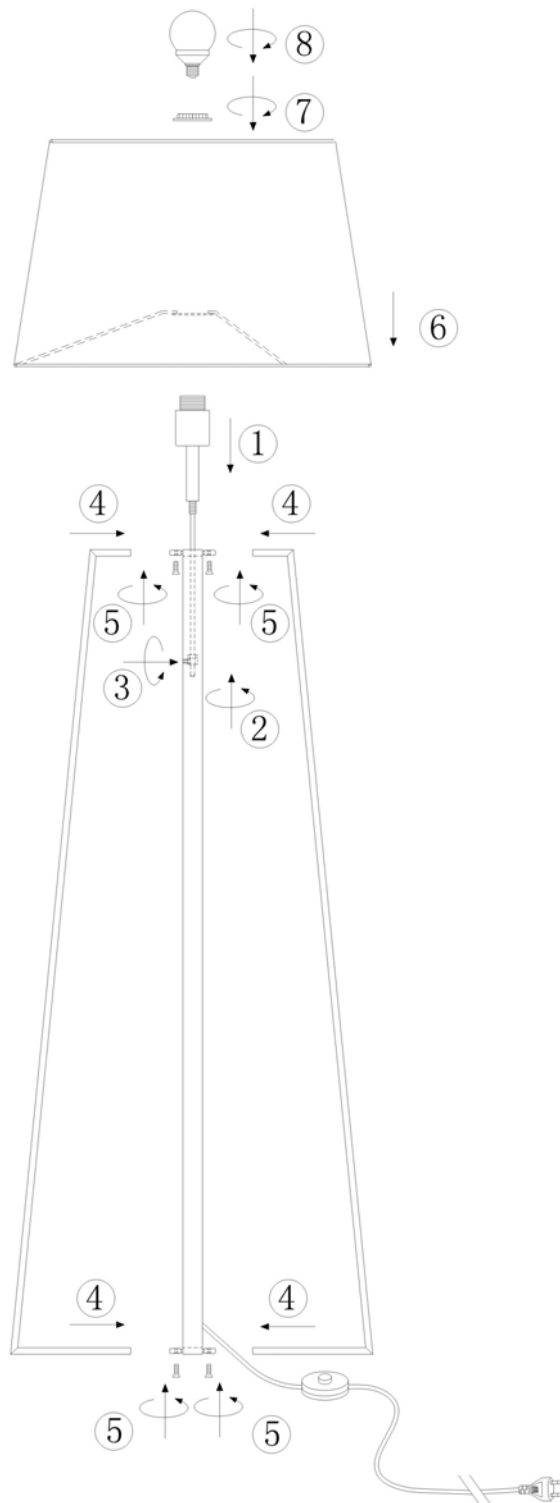

Line drawing of the item (with outline dimensions)

Item number: 31798/81/97

Installation drawing (the same as it in its instruction manual)

Technical details

materials used:	Steel+fabric	
color:	97	antique copper +coffe shade
dimmable and how is the fixture dimmable:		
size:	Height:	165cm
	Length:	
	Width:	D55cm
	Net Weight:	0.82/3.92kg s
power requirements:	220- 240V~50HZ	
bulb type and maximum Wattage:	E27	Max.60w
number of bulbs:	1XE27	
IP degree:	IP20	