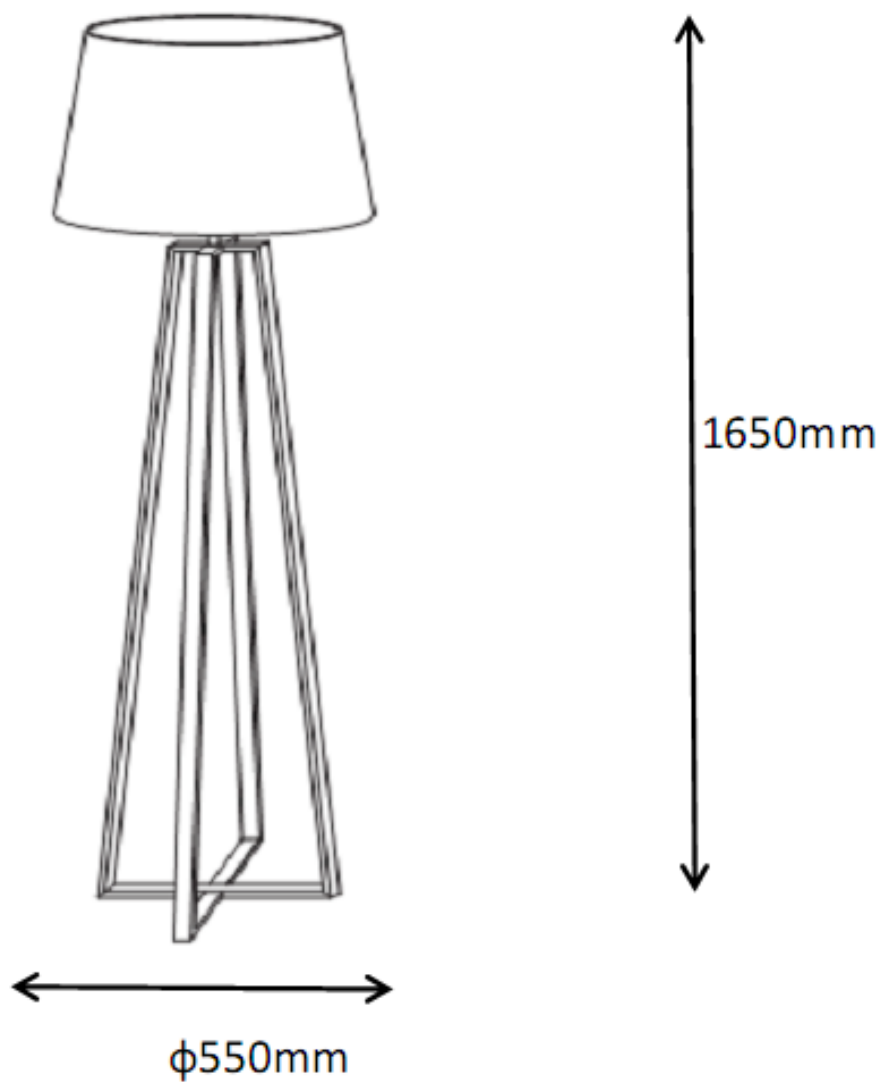

Line drawing of the item (with outline dimensions)

Item number: 31798/81/97

Installation drawing (the same as it in its instruction manual)

Technical details

materials used:	Steel+fabric	
color:	97	antique copper +coffe shade
dimmable and how is the fixture dimmable:		
size:	Height:	165cm
	Length:	
	Width:	D55cm
	Net Weight:	0.82/3.92kg s
power requirements:	220- 240V~50HZ	
bulb type and maximum Wattage:	E27	Max.60w
number of bulbs:	1XE27	
IP degree:	IP20	