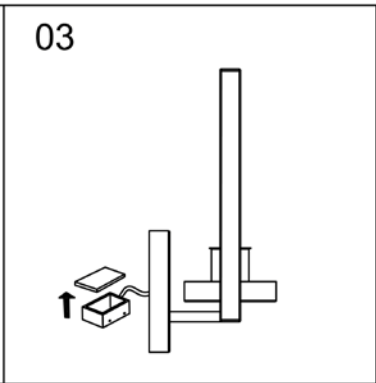

LUCIDE

Item number: 29827/01/30

Technical details

Materials used:	Metal
Color:	Matt Black
Dimmable and how is fixture dimmable	
Size:	Height: 315mm
	Length: 135mm
	Width: 160mm
	Net weight: 0.85kgs
Power requirements:	220-240V~50Hz
Bulb type and maximum wattage:	E14 Max.40W
Number of bulbs:	1*E14
IP degree:	IP44