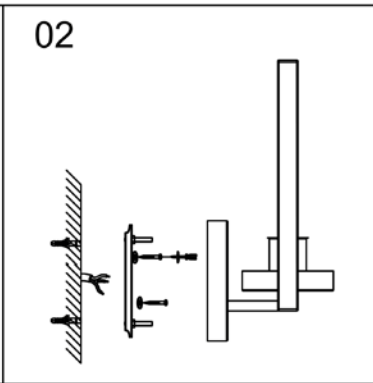

LUCIDE

Item number: 29827/01/30

Technical details

Materials used:	Metal
Color:	Matt Black
Dimmable and how is fixture dimmable	
Size:	Height: 315mm
	Length: 135mm
	Width: 160mm
	Net weight: 0.85kgs
Power requirements:	220-240V~50Hz
Bulb type and maximum wattage:	E14 Max.40W
Number of bulbs:	1*E14
IP degree:	IP44