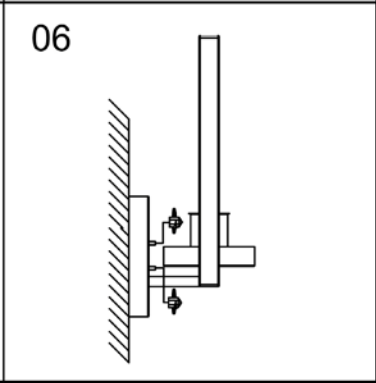

LUCIDE

Item number: 29827/01/30

Technical details

Materials used:	Metal
Color:	Matt Black
Dimmable and how is fixture dimmable	
Size:	Height: 315mm
	Length: 135mm
	Width: 160mm
	Net weight: 0.85kgs
Power requirements:	220-240V~50Hz
Bulb type and maximum wattage:	E14 Max.40W
Number of bulbs:	1*E14
IP degree:	IP44