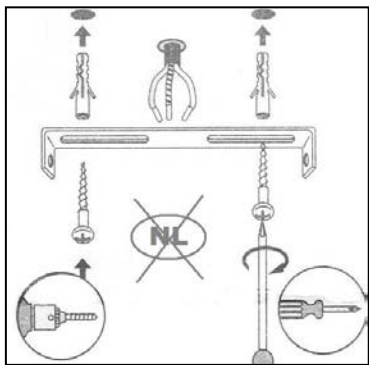

LUCIDE

Item number: 29827/01/30

Technical details

Materials used:	Metal
Color:	Matt Black
Dimmable and how is fixture dimmable	
Size:	Height: 315mm
	Length: 135mm
	Width: 160mm
	Net weight: 0.85kgs
Power requirements:	220-240V~50Hz
Bulb type and maximum wattage:	E14 Max.40W
Number of bulbs:	1*E14
IP degree:	IP44