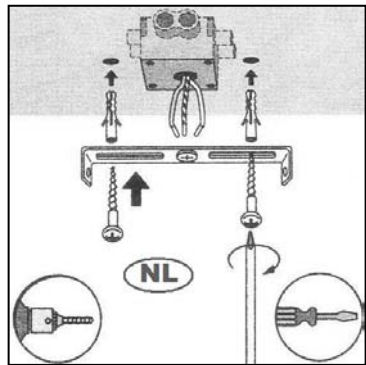

LUCIDE

Item number: 29827/01/30

Technical details

Materials used:	Metal
Color:	Matt Black
Dimmable and how is fixture dimmable	
Size:	Height: 315mm
	Length: 135mm
	Width: 160mm
	Net weight: 0.85kgs
Power requirements:	220-240V~50Hz
Bulb type and maximum wattage:	E14 Max.40W
Number of bulbs:	1*E14
IP degree:	IP44