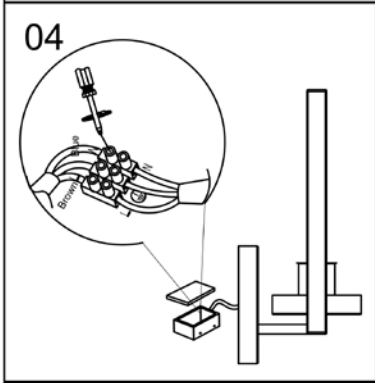

LUCIDE

Item number: 29827/01/30

Technical details

Materials used:	Metal
Color:	Matt Black
Dimmable and how is fixture dimmable	
Size:	Height: 315mm
	Length: 135mm
	Width: 160mm
	Net weight: 0.85kgs
Power requirements:	220-240V~50Hz
Bulb type and maximum wattage:	E14 Max.40W
Number of bulbs:	1*E14
IP degree:	IP44