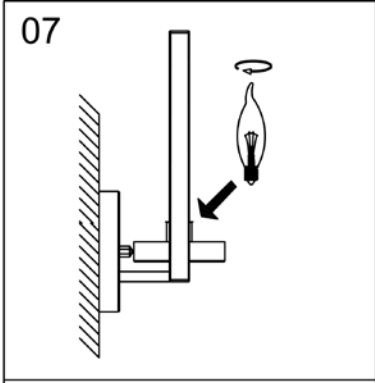

LUCIDE

Item number: 29827/01/30

Technical details

Materials used:	Metal
Color:	Matt Black
Dimmable and how is fixture dimmable	
Size:	Height: 315mm
	Length: 135mm
	Width: 160mm
	Net weight: 0.85kgs
Power requirements:	220-240V~50Hz
Bulb type and maximum wattage:	E14 Max.40W
Number of bulbs:	1*E14
IP degree:	IP44