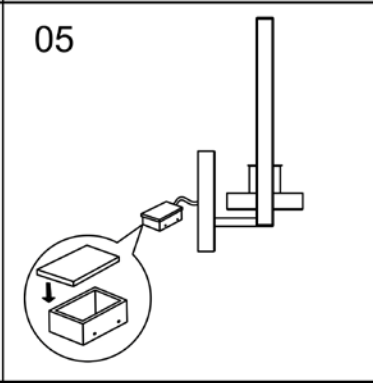

LUCIDE

Item number: 29827/01/30

Technical details

Materials used:	Metal
Color:	Matt Black
Dimmable and how is fixture dimmable	
Size:	Height: 315mm
	Length: 135mm
	Width: 160mm
	Net weight: 0.85kgs
Power requirements:	220-240V~50Hz
Bulb type and maximum wattage:	E14 Max.40W
Number of bulbs:	1*E14
IP degree:	IP44