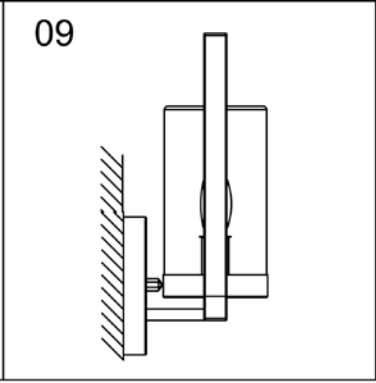

LUCIDE

Item number: 29827/01/30

Technical details

Materials used:	Metal
Color:	Matt Black
Dimmable and how is fixture dimmable	
Size:	Height: 315mm
	Length: 135mm
	Width: 160mm
	Net weight: 0.85kgs
Power requirements:	220-240V~50Hz
Bulb type and maximum wattage:	E14 Max.40W
Number of bulbs:	1*E14
IP degree:	IP44