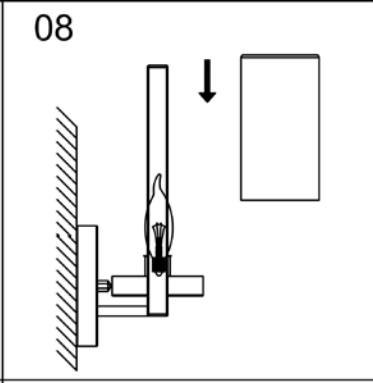

LUCIDE

Item number: 29827/01/30

Technical details

Materials used:	Metal
Color:	Matt Black
Dimmable and how is fixture dimmable	
Size:	Height: 315mm
	Length: 135mm
	Width: 160mm
	Net weight: 0.85kgs
Power requirements:	220-240V~50Hz
Bulb type and maximum wattage:	E14 Max.40W
Number of bulbs:	1*E14
IP degree:	IP44