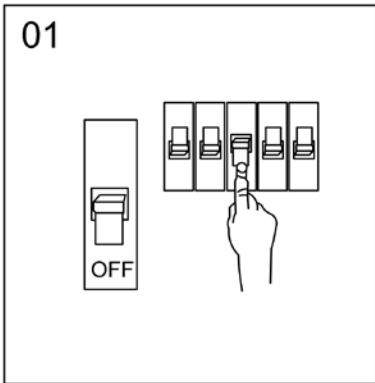

LUCIDE

Item number: 29827/01/30

Technical details

Materials used:	Metal
Color:	Matt Black
Dimmable and how is fixture dimmable	
Size:	Height: 315mm
	Length: 135mm
	Width: 160mm
	Net weight: 0.85kgs
Power requirements:	220-240V~50Hz
Bulb type and maximum wattage:	E14 Max.40W
Number of bulbs:	1*E14
IP degree:	IP44