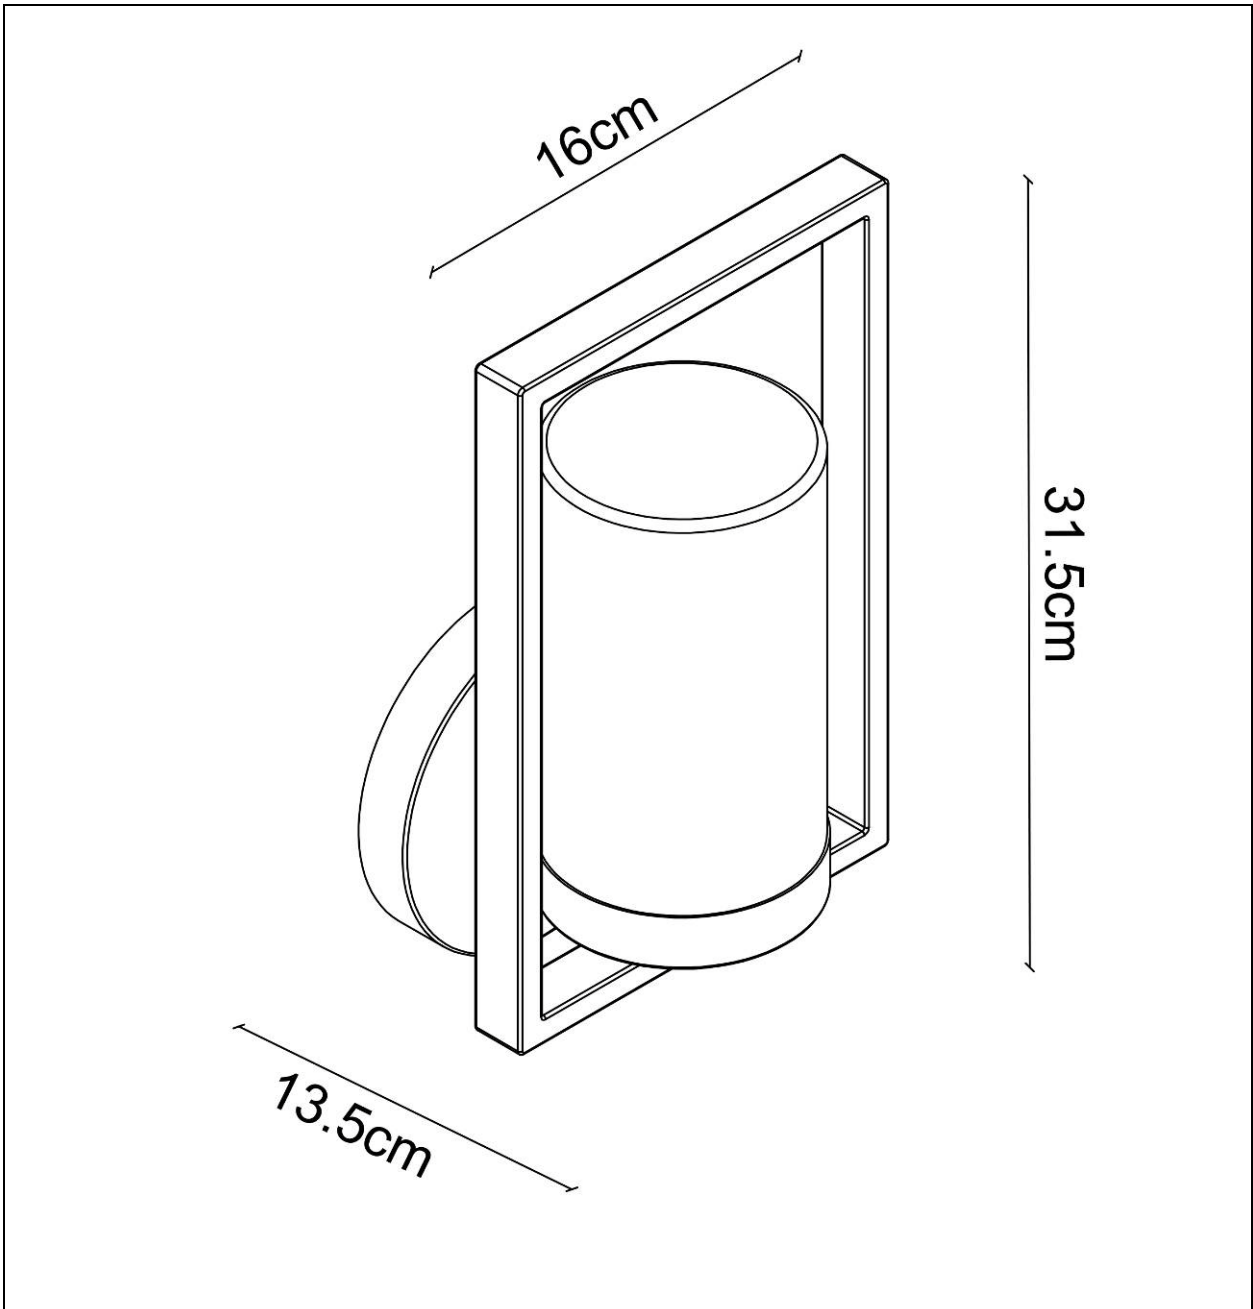

LUCIDE

Item number: 29827/01/30

Technical details

Materials used:	Metal
Color:	Matt Black
Dimmable and how is fixture dimmable	
Size:	Height: 315mm
	Length: 135mm
	Width: 160mm
	Net weight: 0.85kgs
Power requirements:	220-240V~50Hz
Bulb type and maximum wattage:	E14 Max.40W
Number of bulbs:	1*E14
IP degree:	IP44