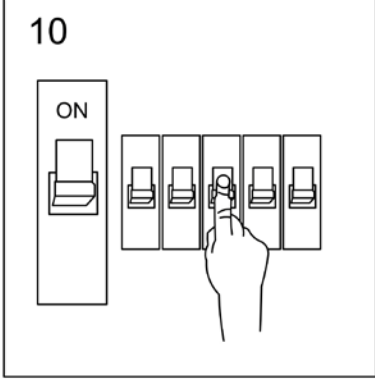

LUCIDE

Item number: 29827/01/30

Technical details

Materials used:	Metal
Color:	Matt Black
Dimmable and how is fixture dimmable	
Size:	Height: 315mm
	Length: 135mm
	Width: 160mm
	Net weight: 0.85kgs
Power requirements:	220-240V~50Hz
Bulb type and maximum wattage:	E14 Max.40W
Number of bulbs:	1*E14
IP degree:	IP44