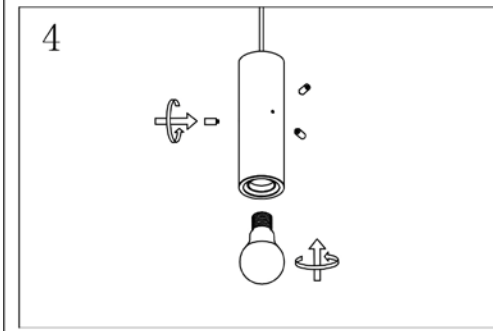

LUCIDE

Item number: 74404/13/65

Technical details

Materials used:	Aluminum+Glass
Color:	Satin Black+Smoke Glass
Dimmable and how is fixture dimmable	
Size:	Height: 172cm
	Length:
	Width: 32cm
	Net weight: kg
Power requirements:	220-240V~50Hz
Bulb type and maximum wattage:	E27 MAX.40W
Number of bulbs:	3pcs
IP degree:	IP20