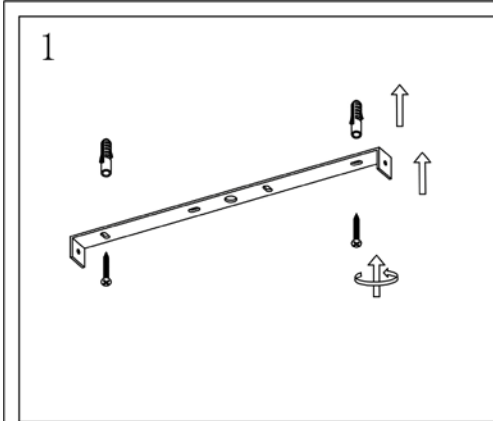

LUCIDE

Item number: 74404/13/65

Technical details

Materials used:	Aluminum+Glass
Color:	Satin Black+Smoke Glass
Dimmable and how is fixture dimmable	
Size:	Height: 172cm
	Length:
	Width: 32cm
	Net weight: kg
Power requirements:	220-240V~50Hz
Bulb type and maximum wattage:	E27 MAX.40W
Number of bulbs:	3pcs
IP degree:	IP20