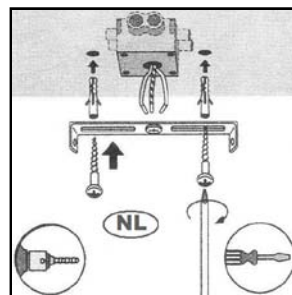

LUCIDE

Item number: 74404/13/65

Technical details

Materials used:	Aluminum+Glass
Color:	Satin Black+Smoke Glass
Dimmable and how is fixture dimmable	
Size:	Height: 172cm
	Length:
	Width: 32cm
	Net weight: kg
Power requirements:	220-240V~50Hz
Bulb type and maximum wattage:	E27 MAX.40W
Number of bulbs:	3pcs
IP degree:	IP20