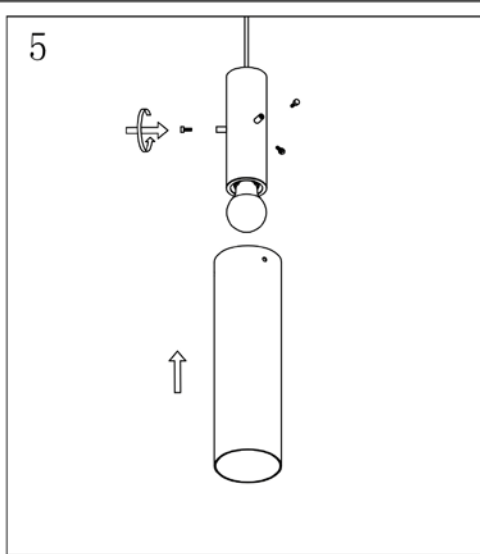

LUCIDE

Item number: 74404/13/65

Technical details

Materials used:	Aluminum+Glass
Color:	Satin Black+Smoke Glass
Dimmable and how is fixture dimmable	
Size:	Height: 172cm
	Length:
	Width: 32cm
	Net weight: kg
Power requirements:	220-240V~50Hz
Bulb type and maximum wattage:	E27 MAX.40W
Number of bulbs:	3pcs
IP degree:	IP20