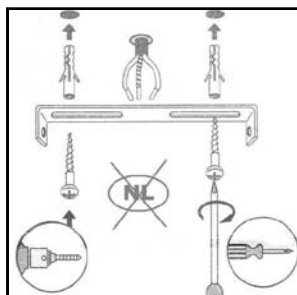

LUCIDE

Item number: 74404/13/65

Technical details

Materials used:	Aluminum+Glass
Color:	Satin Black+Smoke Glass
Dimmable and how is fixture dimmable	
Size:	Height: 172cm
	Length:
	Width: 32cm
	Net weight: kg
Power requirements:	220-240V~50Hz
Bulb type and maximum wattage:	E27 MAX.40W
Number of bulbs:	3pcs
IP degree:	IP20