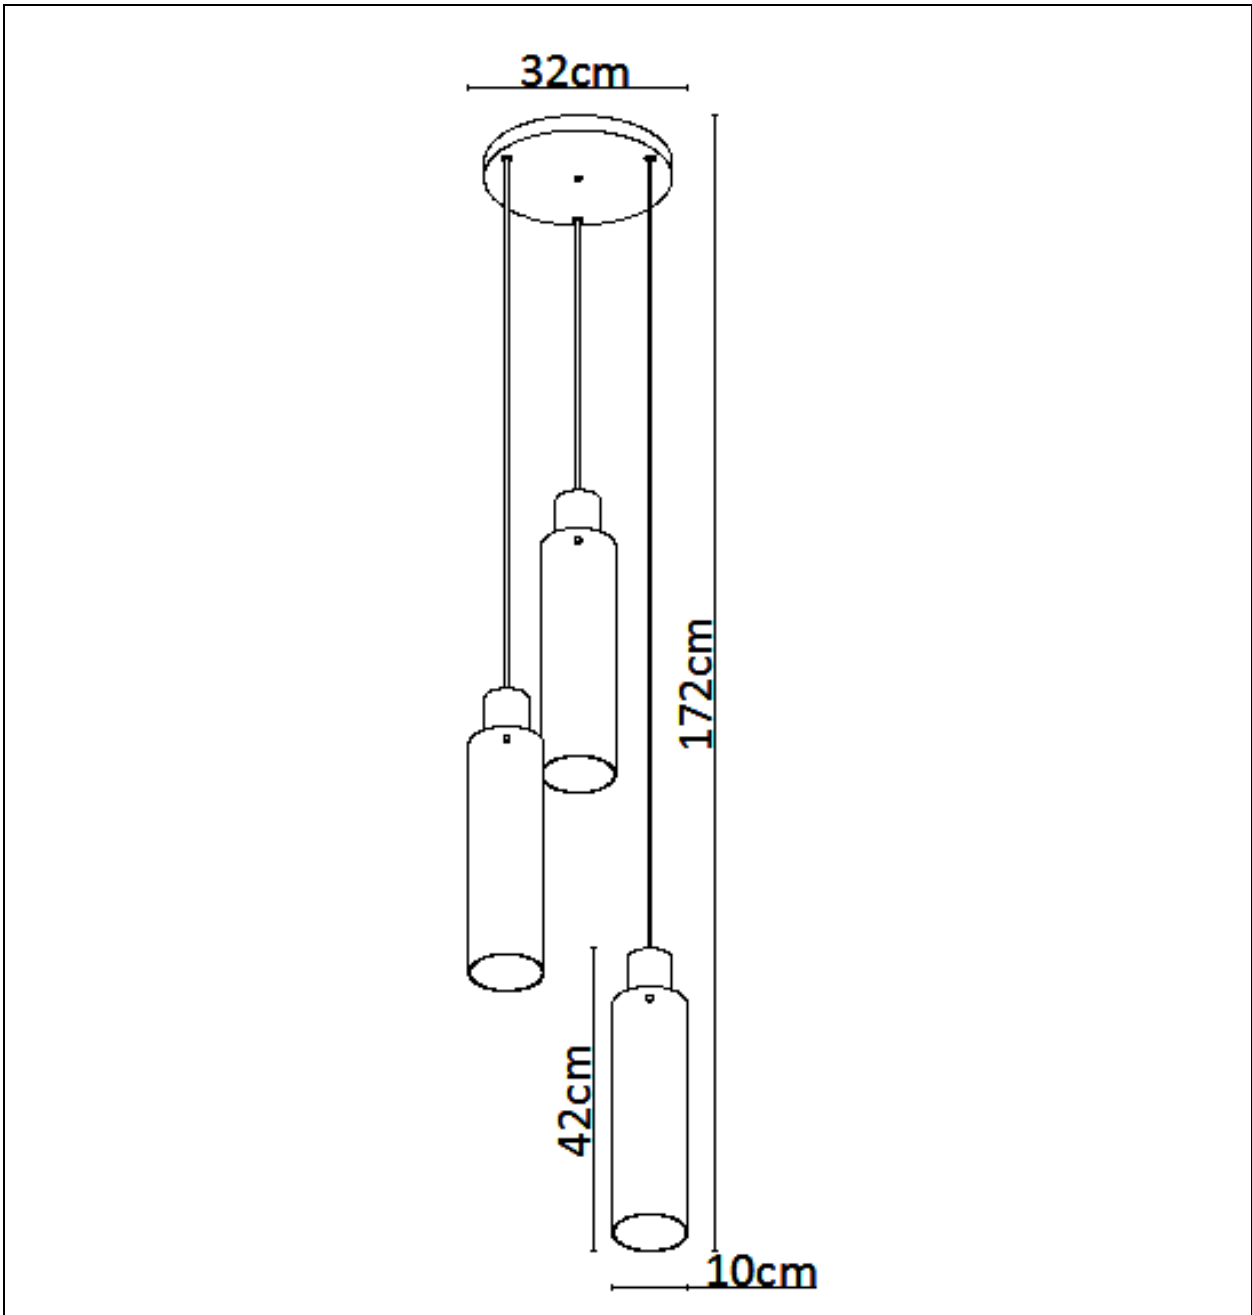

LUCIDE

Item number: 74404/13/65

Technical details

Materials used:	Aluminum+Glass
Color:	Satin Black+Smoke Glass
Dimmable and how is fixture dimmable	
Size:	Height: 172cm
	Length:
	Width: 32cm
	Net weight: kg
Power requirements:	220-240V~50Hz
Bulb type and maximum wattage:	E27 MAX.40W
Number of bulbs:	3pcs
IP degree:	IP20