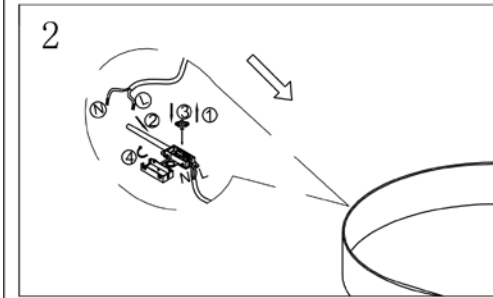

LUCIDE

Item number: 74404/13/65

Technical details

Materials used:	Aluminum+Glass
Color:	Satin Black+Smoke Glass
Dimmable and how is fixture dimmable	
Size:	Height: 172cm
	Length:
	Width: 32cm
	Net weight: kg
Power requirements:	220-240V~50Hz
Bulb type and maximum wattage:	E27 MAX.40W
Number of bulbs:	3pcs
IP degree:	IP20