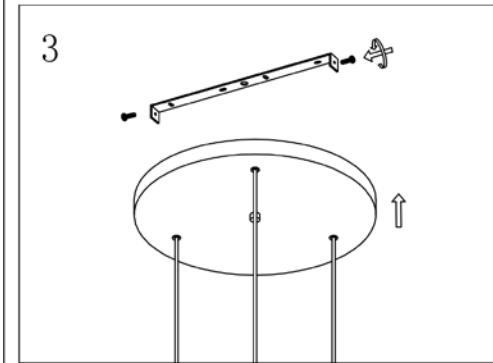

LUCIDE

Item number: 74404/13/65

Technical details

Materials used:	Aluminum+Glass
Color:	Satin Black+Smoke Glass
Dimmable and how is fixture dimmable	
Size:	Height: 172cm
	Length:
	Width: 32cm
	Net weight: kg
Power requirements:	220-240V~50Hz
Bulb type and maximum wattage:	E27 MAX.40W
Number of bulbs:	3pcs
IP degree:	IP20