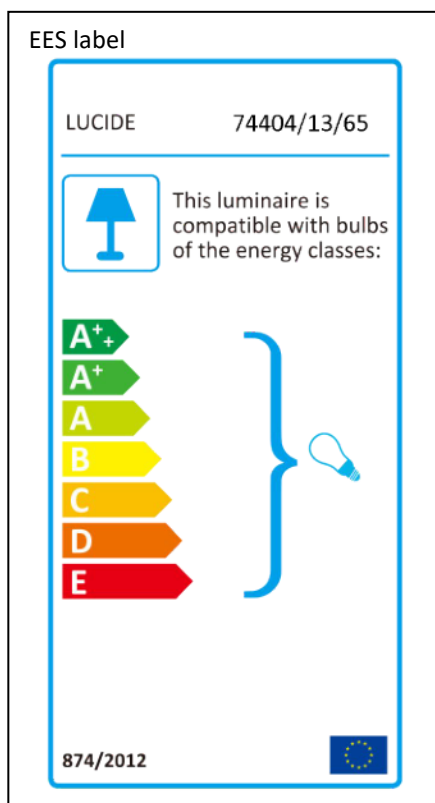

Von der Garantie ausgenommen: 1. Gebrochene Glasteile der Fassung werden nur innerhalb von 14 Tagen ab Kauf durch den Endkunden ersetzt. 2. Normaler Verschleiß, Verfärbungen aufgrund des normalen Gebrauchs. 3. Beschädigungen aufgrund externer Ursachen wie Feuer, Wasser, unsachgemäße Nutzung/ Installation oder Wartung des Produkts.

Kunden müssen das defekte Produkt/Teil und den Originalkaufbeleg einsenden, um Garantieansprüche geltend zu machen.

Deklaracja gwarancji:

LucideNV gwarantuje, że dostarczone produkty będą wolne od defektów materiałowych oraz produkcyjnych przez okres 2 lat od daty zakupu przez użytkownika końcowego, jeżeli urządzenie jest zainstalowane i prawidłowo utrzymywane zgodnie z instrukcją obsługi.

Wyłączenie z gwarancji: 1. Rozbite szkło zostanie wymienione tylko do 14 dni od momentu zakupu przez użytkownika końcowego. 2. Normalne zużycie, utrata koloru w wyniku normalnego użytkowania. 3. Uszkodzenie spowodowane czynnikami zewnętrznymi takimi, jak ogień, woda, nieprawidłowe używanie/ instalacja lub utrzymywanie produktu.

W celu uzyskania gwarancji klient musi zwrócić uszkodzony przedmiot oraz oryginalny dowód zakupu.

Other languages of the manual and further explanations can be found on our website.