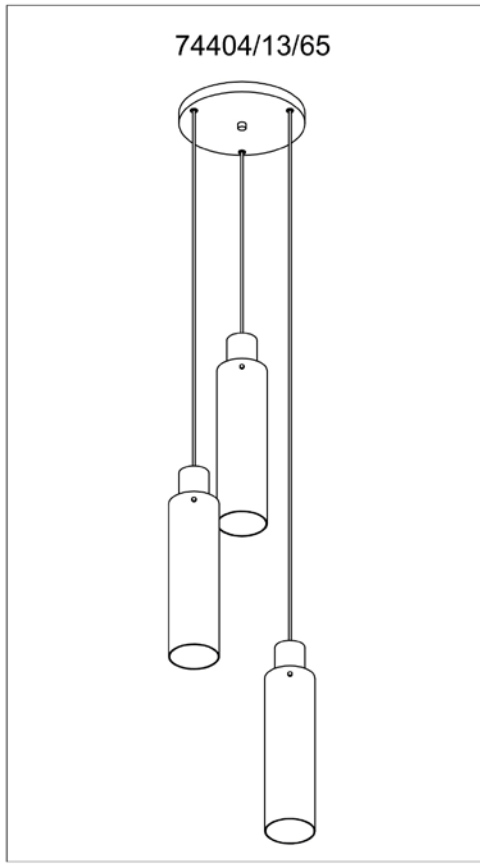

LUCIDE

Item number: 74404/13/65

Technical details

Materials used:	Aluminum+Glass
Color:	Satin Black+Smoke Glass
Dimmable and how is fixture dimmable	
Size:	Height: 172cm
	Length:
	Width: 32cm
	Net weight: kg
Power requirements:	220-240V~50Hz
Bulb type and maximum wattage:	E27 MAX.40W
Number of bulbs:	3pcs
IP degree:	IP20