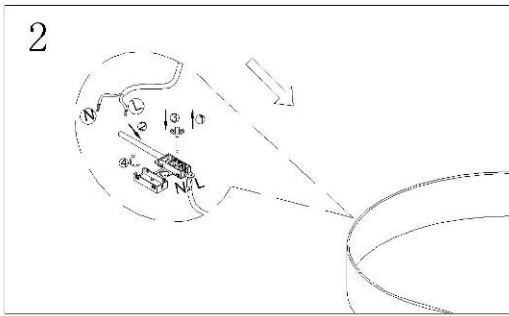

LUCIDE

Item number: 74405/13/62

Technical details

Materials used:	Aluminum+Glass
Color:	Satin Copper+Amber Glass
Dimmable and how is fixture dimmable	
Size:	Height: 165cm
	Length:
	Width: 50cm
	Net weight: kg
Power requirements:	220-240V~50Hz
Bulb type and maximum wattage:	E27 MAX.40W
Number of bulbs:	3 pcs
IP degree:	IP20