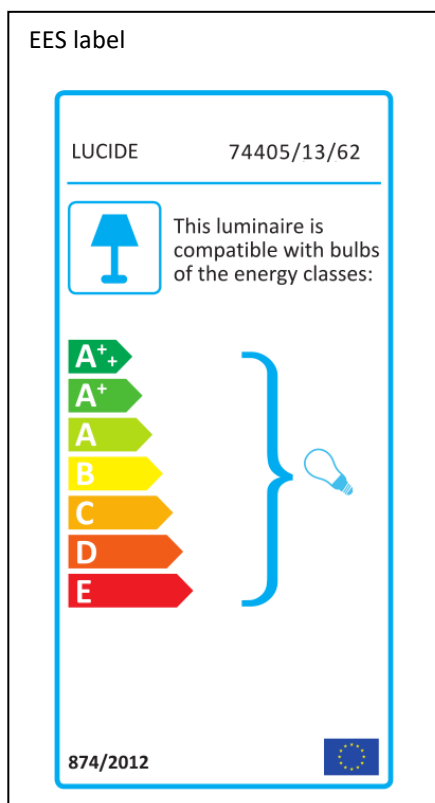

Von der Garantie ausgenommen: 1. Gebrochene Glasteile der Fassung werden nur innerhalb von 14 Tagen ab Kauf durch den Endkunden ersetzt. 2. Normaler Verschleiß, Verfärbungen aufgrund des normalen Gebrauchs. 3. Beschädigungen aufgrund externer Ursachen wie Feuer, Wasser, unsachgemäße Nutzung/ Installation oder Wartung des Produkts.

Kunden müssen das defekte Produkt/Teil und den Originalkaufbeleg einsenden, um Garantieansprüche geltend zu machen.

Deklaracja gwarancji:

LucideNV gwarantuje, że dostarczone produkty będą wolne od defektów materiałowych oraz produkcyjnych przez okres 2 lat od daty zakupu przez użytkownika końcowego, jeżeli urządzenie jest zainstalowane i prawidłowo utrzymywane zgodnie z instrukcją obsługi.

Wyłączenie z gwarancji: 1. Rozbite szkło zostanie wymienione tylko do 14 dni od momentu zakupu przez użytkownika końcowego. 2. Normalne zużycie, utrata koloru w wyniku normalnego użytkowania. 3. Uszkodzenie spowodowane czynnikami zewnętrznymi takimi, jak ogień, woda, nieprawidłowe używanie/ instalacja lub utrzymywanie produktu.

W celu uzyskania gwarancji klient musi zwrócić uszkodzony przedmiot oraz oryginalny dowód zakupu.

Other languages of the manual and further explanations can be found on our website.