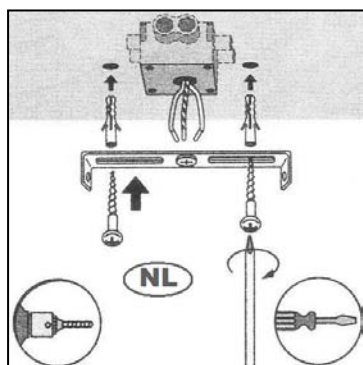

LUCIDE

Item number: 74405/13/62

Technical details

Materials used:	Aluminum+Glass
Color:	Satin Copper+Amber Glass
Dimmable and how is fixture dimmable	
Size:	Height: 165cm
	Length:
	Width: 50cm
	Net weight: kg
Power requirements:	220-240V~50Hz
Bulb type and maximum wattage:	E27 MAX.40W
Number of bulbs:	3 pcs
IP degree:	IP20