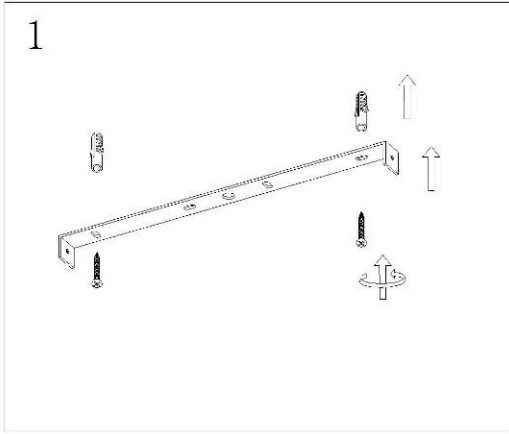

LUCIDE

Item number: 74405/13/62

Technical details

Materials used:	Aluminum+Glass
Color:	Satin Copper+Amber Glass
Dimmable and how is fixture dimmable	
Size:	Height: 165cm
	Length:
	Width: 50cm
	Net weight: kg
Power requirements:	220-240V~50Hz
Bulb type and maximum wattage:	E27 MAX.40W
Number of bulbs:	3 pcs
IP degree:	IP20