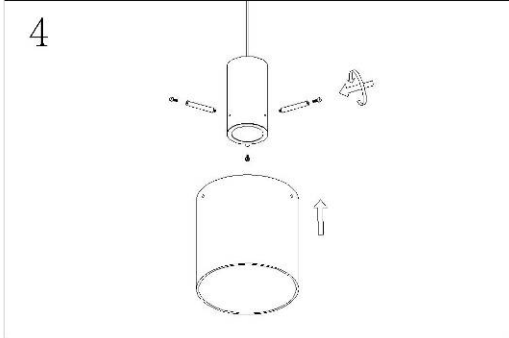

LUCIDE

Item number: 74405/13/62

Technical details

Materials used:	Aluminum+Glass
Color:	Satin Copper+Amber Glass
Dimmable and how is fixture dimmable	
Size:	Height: 165cm
	Length:
	Width: 50cm
	Net weight: kg
Power requirements:	220-240V~50Hz
Bulb type and maximum wattage:	E27 MAX.40W
Number of bulbs:	3 pcs
IP degree:	IP20