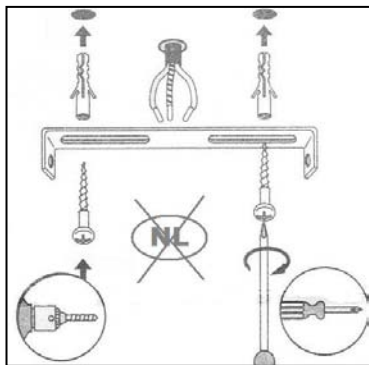

LUCIDE

Item number: 74405/13/62

Technical details

Materials used:	Aluminum+Glass
Color:	Satin Copper+Amber Glass
Dimmable and how is fixture dimmable	
Size:	Height: 165cm
	Length:
	Width: 50cm
	Net weight: kg
Power requirements:	220-240V~50Hz
Bulb type and maximum wattage:	E27 MAX.40W
Number of bulbs:	3 pcs
IP degree:	IP20