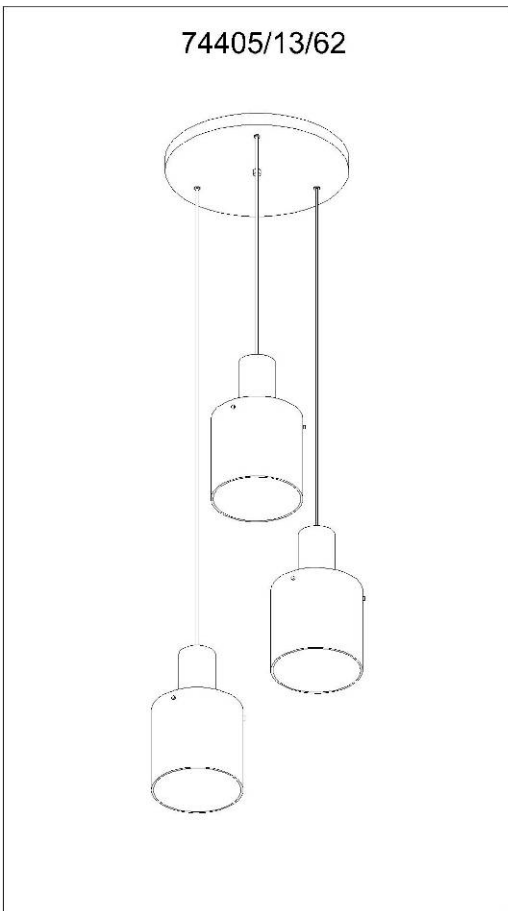

LUCIDE

Item number: 74405/13/62

Technical details

Materials used:	Aluminum+Glass
Color:	Satin Copper+Amber Glass
Dimmable and how is fixture dimmable	
Size:	Height: 165cm
	Length:
	Width: 50cm
	Net weight: kg
Power requirements:	220-240V~50Hz
Bulb type and maximum wattage:	E27 MAX.40W
Number of bulbs:	3 pcs
IP degree:	IP20