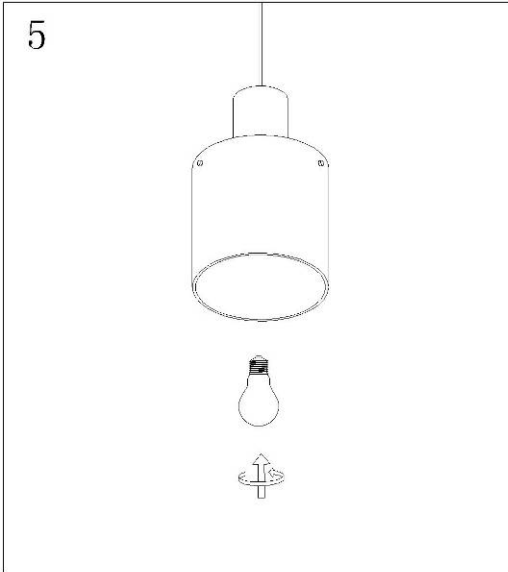

LUCIDE

Item number: 74405/13/62

Technical details

Materials used:	Aluminum+Glass
Color:	Satin Copper+Amber Glass
Dimmable and how is fixture dimmable	
Size:	Height: 165cm
	Length:
	Width: 50cm
	Net weight: kg
Power requirements:	220-240V~50Hz
Bulb type and maximum wattage:	E27 MAX.40W
Number of bulbs:	3 pcs
IP degree:	IP20