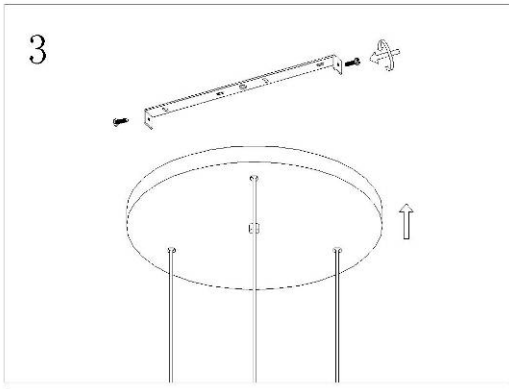

LUCIDE

Item number: 74405/13/62

Technical details

Materials used:	Aluminum+Glass
Color:	Satin Copper+Amber Glass
Dimmable and how is fixture dimmable	
Size:	Height: 165cm
	Length:
	Width: 50cm
	Net weight: kg
Power requirements:	220-240V~50Hz
Bulb type and maximum wattage:	E27 MAX.40W
Number of bulbs:	3 pcs
IP degree:	IP20