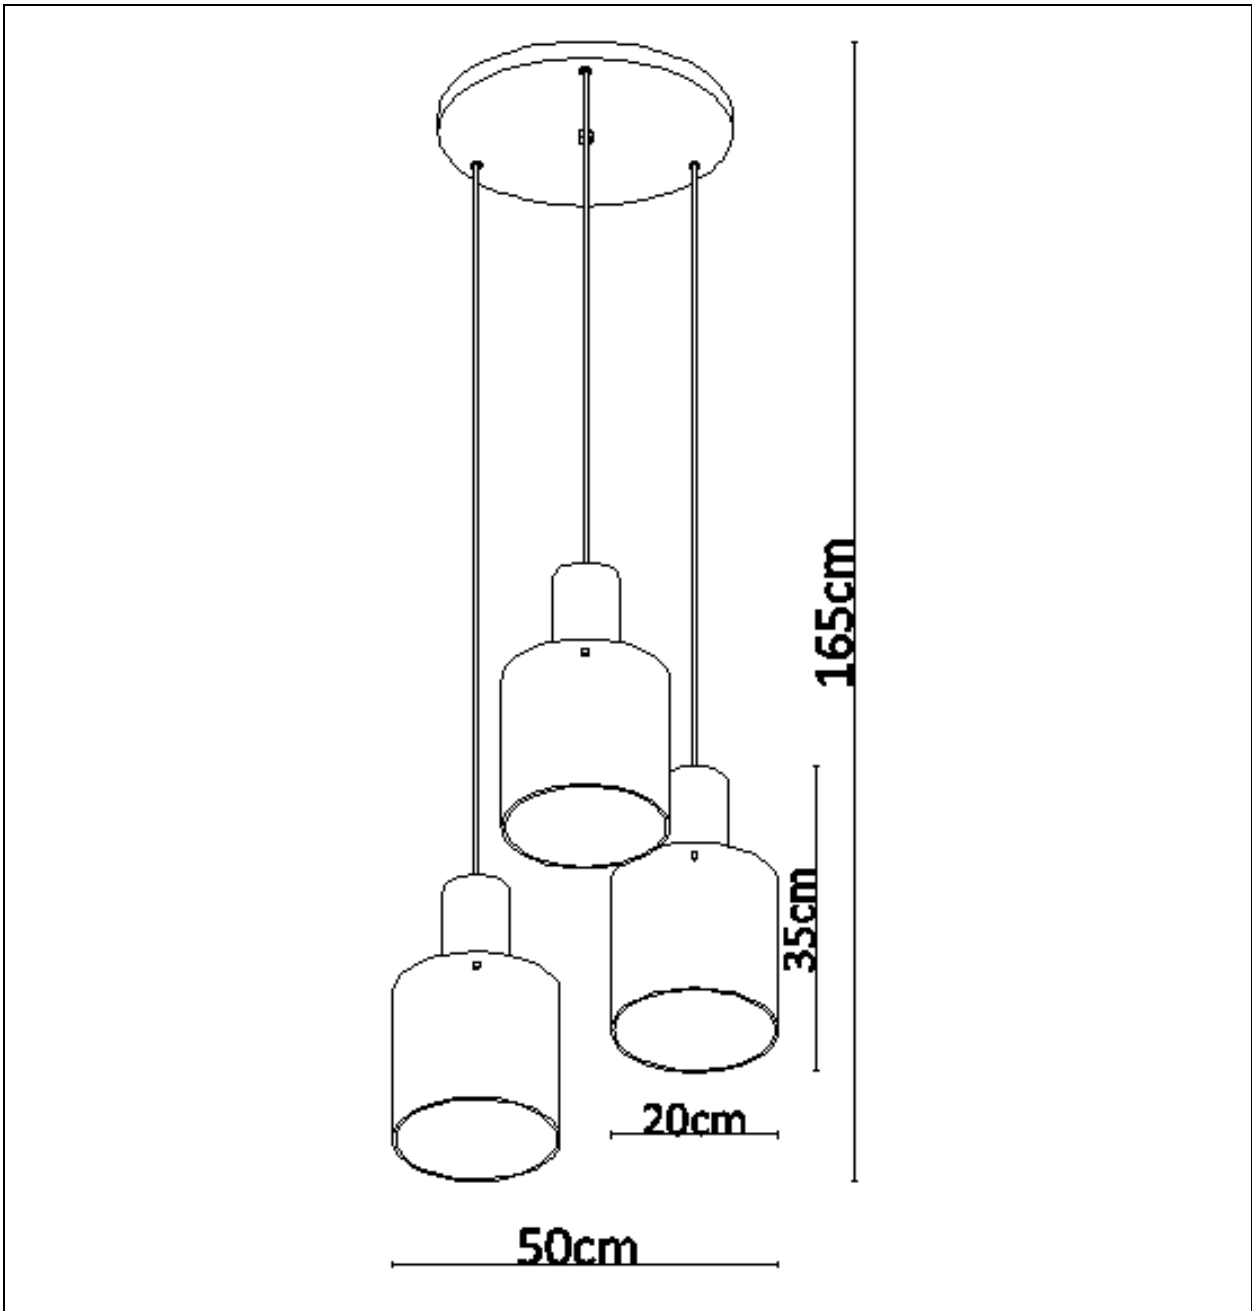

LUCIDE

Item number: 74405/13/62

Technical details

Materials used:	Aluminum+Glass
Color:	Satin Copper+Amber Glass
Dimmable and how is fixture dimmable	
Size:	Height: 165cm
	Length:
	Width: 50cm
	Net weight: kg
Power requirements:	220-240V~50Hz
Bulb type and maximum wattage:	E27 MAX.40W
Number of bulbs:	3 pcs
IP degree:	IP20