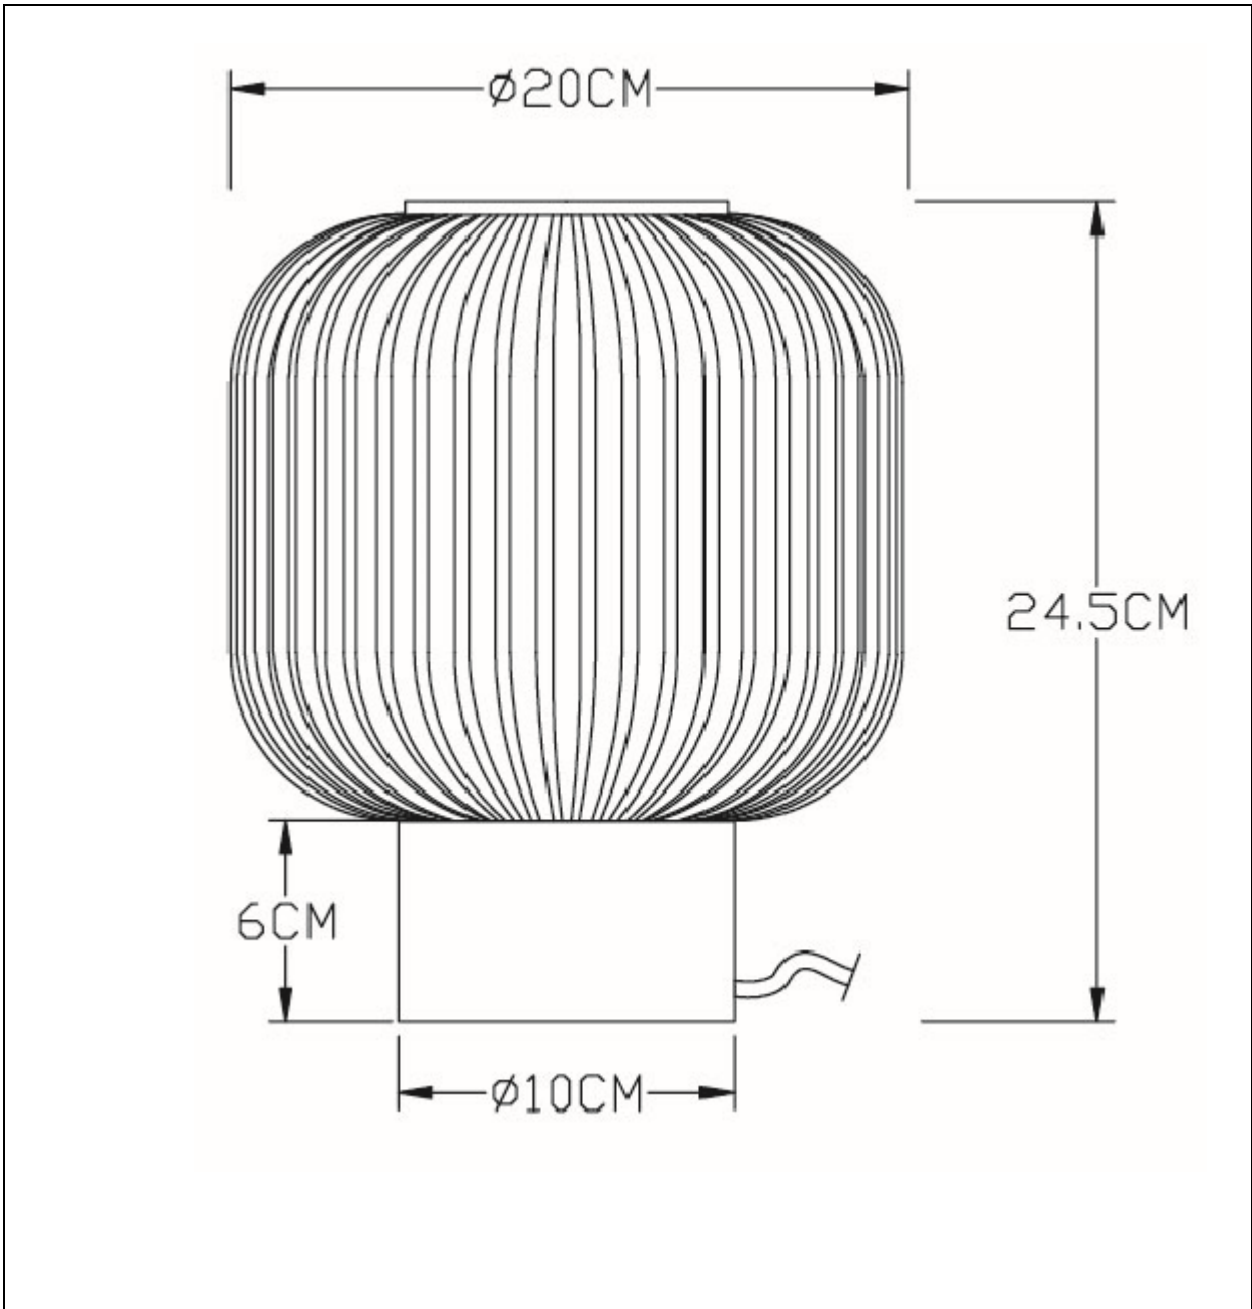

LUCIDE

Item number: 45586/20/62; 45586/20/33

Technical details

Materials used:	Metal+glass
Color:	messing +amber ; messing+green
Dimmable and how is fixture dimmable	No
Size:	Height: 24.5cm
	Length: 20.0cm
	Width: 20.0cm
	Net weight: 3.55kg
Power requirements:	220-240V~50Hz
Bulb type and maximum wattage:	E27 Max.40W
Number of bulbs:	1xE27
IP degree:	IP20