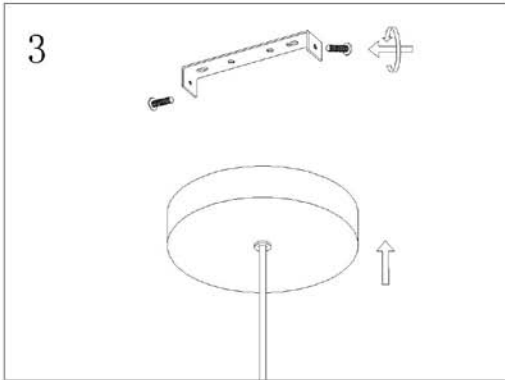

LUCIDE

Item number: 74404/01/65

Technical details

Materials used:	Aluminum+Glass
Color:	Satin Black+Smoke Glass
Dimmable and how is fixture dimmable	
Size:	Height: 172cm
	Length:
	Width: 10cm
	Net weight: kg
Power requirements:	220-240V~50Hz
Bulb type and maximum wattage:	E27 MAX.40W
Number of bulbs:	1 pc
IP degree:	IP20