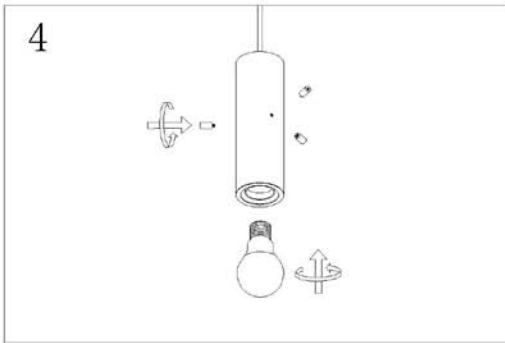

LUCIDE

Item number: 74404/01/65

Technical details

Materials used:	Aluminum+Glass
Color:	Satin Black+Smoke Glass
Dimmable and how is fixture dimmable	
Size:	Height: 172cm
	Length:
	Width: 10cm
	Net weight: kg
Power requirements:	220-240V~50Hz
Bulb type and maximum wattage:	E27 MAX.40W
Number of bulbs:	1 pc
IP degree:	IP20