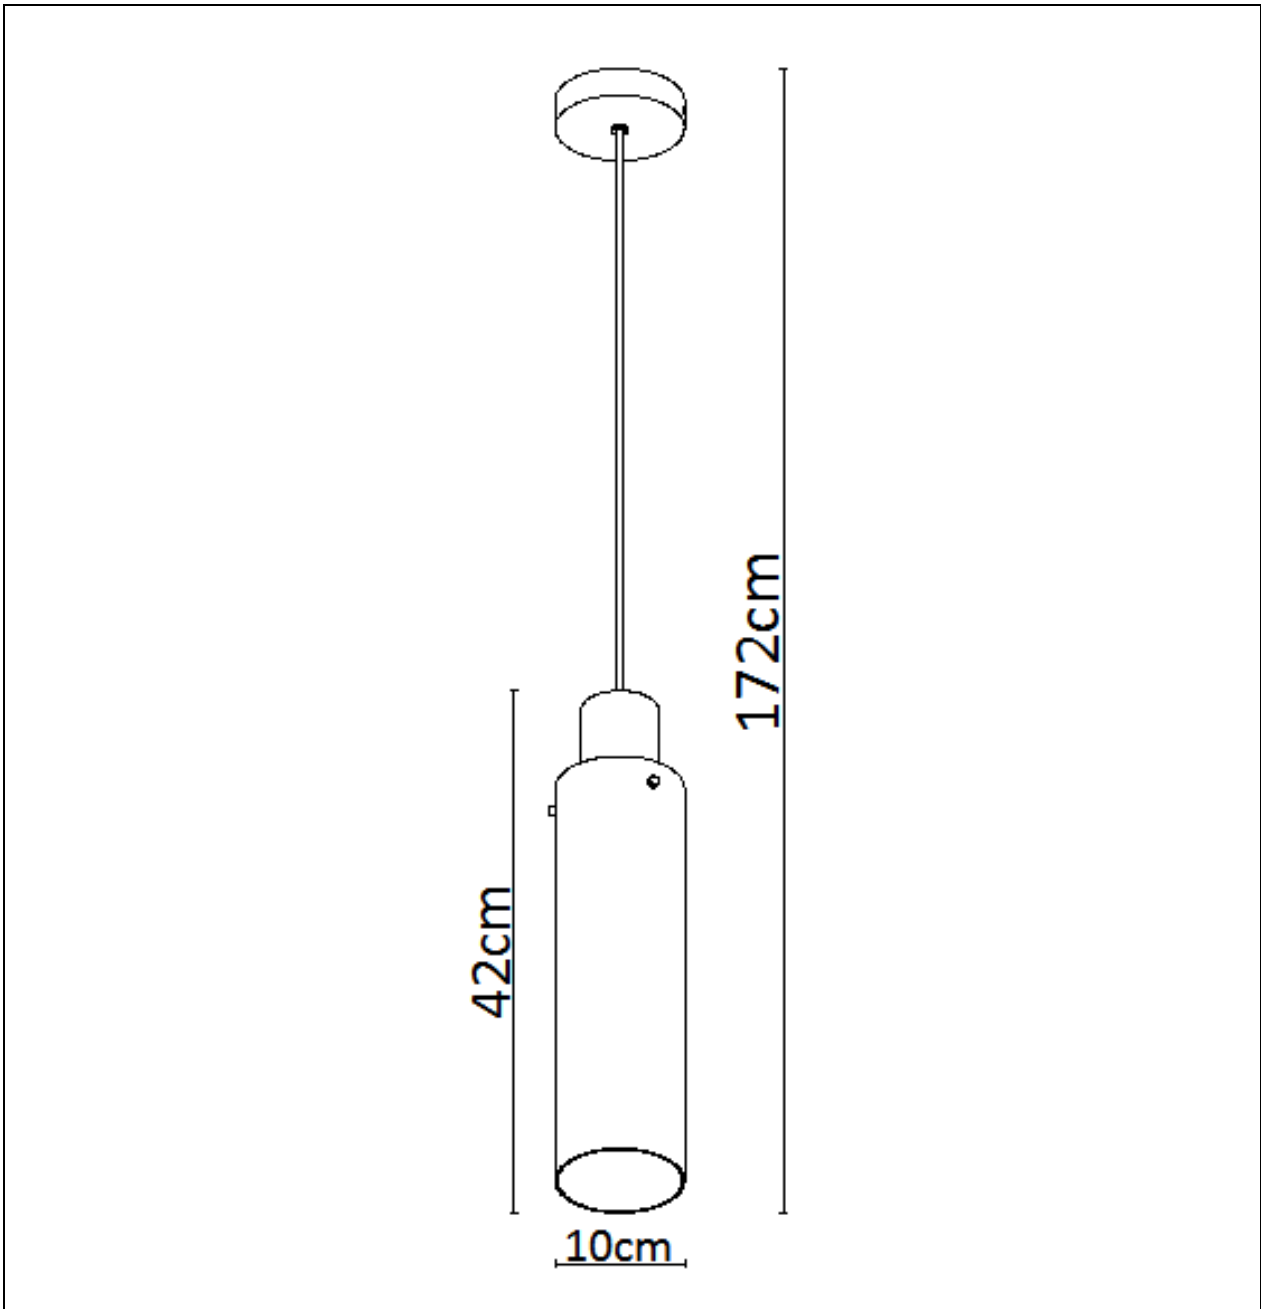

LUCIDE

Item number: 74404/01/65

Technical details

Materials used:	Aluminum+Glass
Color:	Satin Black+Smoke Glass
Dimmable and how is fixture dimmable	
Size:	Height: 172cm
	Length:
	Width: 10cm
	Net weight: kg
Power requirements:	220-240V~50Hz
Bulb type and maximum wattage:	E27 MAX.40W
Number of bulbs:	1 pc
IP degree:	IP20