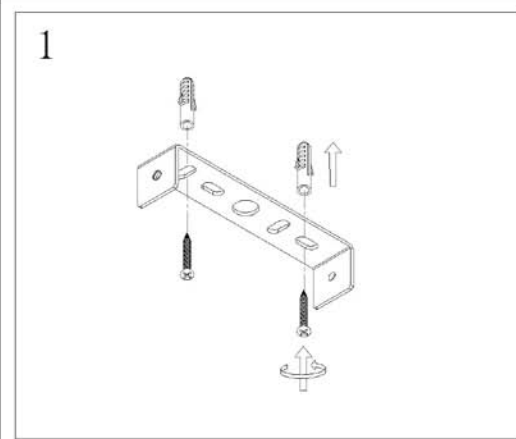

LUCIDE

Item number: 74404/01/65

Technical details

Materials used:	Aluminum+Glass
Color:	Satin Black+Smoke Glass
Dimmable and how is fixture dimmable	
Size:	Height: 172cm
	Length:
	Width: 10cm
	Net weight: kg
Power requirements:	220-240V~50Hz
Bulb type and maximum wattage:	E27 MAX.40W
Number of bulbs:	1 pc
IP degree:	IP20