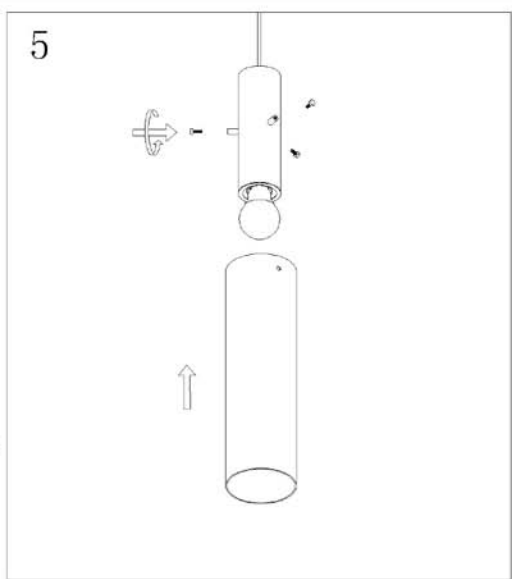

LUCIDE

Item number: 74404/01/65

Technical details

Materials used:	Aluminum+Glass
Color:	Satin Black+Smoke Glass
Dimmable and how is fixture dimmable	
Size:	Height: 172cm
	Length:
	Width: 10cm
	Net weight: kg
Power requirements:	220-240V~50Hz
Bulb type and maximum wattage:	E27 MAX.40W
Number of bulbs:	1 pc
IP degree:	IP20