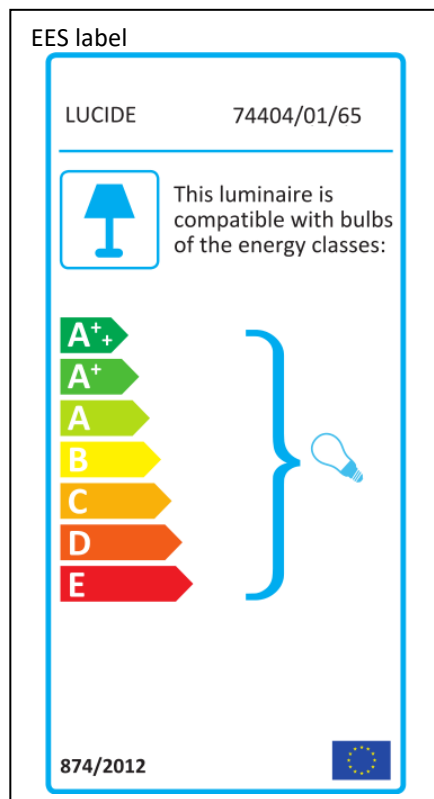

Von der Garantie ausgenommen: 1. Gebrochene Glasteile der Fassung werden nur innerhalb von 14 Tagen ab Kauf durch den Endkunden ersetzt. 2. Normaler Verschleiß, Verfärbungen aufgrund des normalen Gebrauchs. 3. Beschädigungen aufgrund externer Ursachen wie Feuer, Wasser, unsachgemäße Nutzung/ Installation oder Wartung des Produkts.

Kunden müssen das defekte Produkt/Teil und den Originalkaufbeleg einsenden, um Garantieansprüche geltend zu machen.

Deklaracja gwarancji:

LucideNV gwarantuje, że dostarczone produkty będą wolne od defektów materiałowych oraz produkcyjnych przez okres 2 lat od daty zakupu przez użytkownika końcowego, jeżeli urządzenie jest zainstalowane i prawidłowo utrzymywane zgodnie z instrukcją obsługi.

Wyłączenie z gwarancji: 1. Rozbite szkło zostanie wymienione tylko do 14 dni od momentu zakupu przez użytkownika końcowego. 2. Normalne zużycie, utrata koloru w wyniku normalnego użytkowania. 3. Uszkodzenie spowodowane czynnikami zewnętrznymi takimi, jak ogień, woda, nieprawidłowe używanie/ instalacja lub utrzymywanie produktu.

W celu uzyskania gwarancji klient musi zwrócić uszkodzony przedmiot oraz oryginalny dowód zakupu.

Other languages of the manual and further explanations can be found on our website.