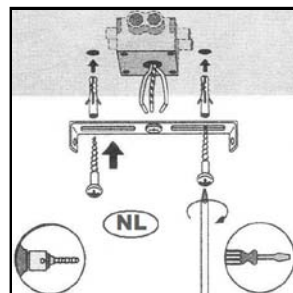

LUCIDE

Item number: 74404/01/65

Technical details

Materials used:	Aluminum+Glass
Color:	Satin Black+Smoke Glass
Dimmable and how is fixture dimmable	
Size:	Height: 172cm
	Length:
	Width: 10cm
	Net weight: kg
Power requirements:	220-240V~50Hz
Bulb type and maximum wattage:	E27 MAX.40W
Number of bulbs:	1 pc
IP degree:	IP20