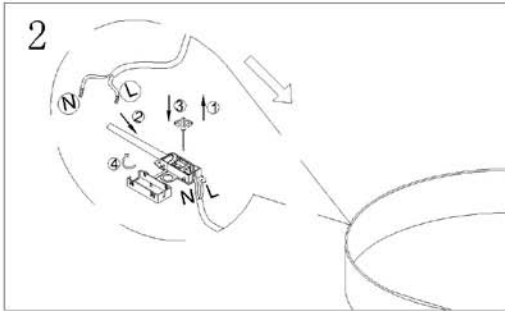

LUCIDE

Item number: 74404/01/65

Technical details

Materials used:	Aluminum+Glass
Color:	Satin Black+Smoke Glass
Dimmable and how is fixture dimmable	
Size:	Height: 172cm
	Length:
	Width: 10cm
	Net weight: kg
Power requirements:	220-240V~50Hz
Bulb type and maximum wattage:	E27 MAX.40W
Number of bulbs:	1 pc
IP degree:	IP20