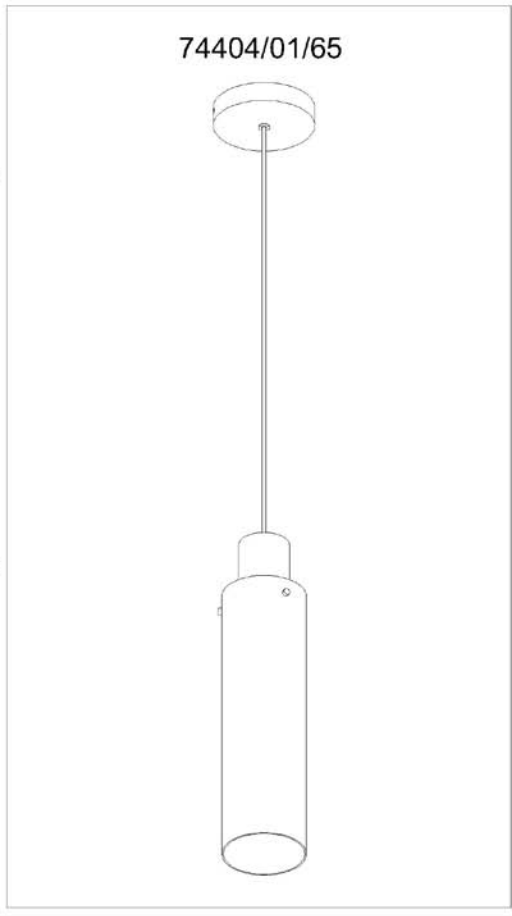

LUCIDE

Item number: 74404/01/65

Technical details

Materials used:	Aluminum+Glass
Color:	Satin Black+Smoke Glass
Dimmable and how is fixture dimmable	
Size:	Height: 172cm
	Length:
	Width: 10cm
	Net weight: kg
Power requirements:	220-240V~50Hz
Bulb type and maximum wattage:	E27 MAX.40W
Number of bulbs:	1 pc
IP degree:	IP20