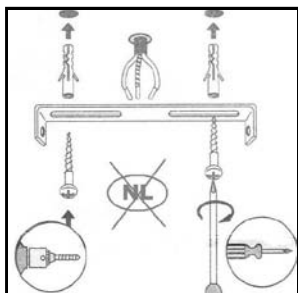

LUCIDE

Item number: 74404/01/65

Technical details

Materials used:	Aluminum+Glass
Color:	Satin Black+Smoke Glass
Dimmable and how is fixture dimmable	
Size:	Height: 172cm
	Length:
	Width: 10cm
	Net weight: kg
Power requirements:	220-240V~50Hz
Bulb type and maximum wattage:	E27 MAX.40W
Number of bulbs:	1 pc
IP degree:	IP20