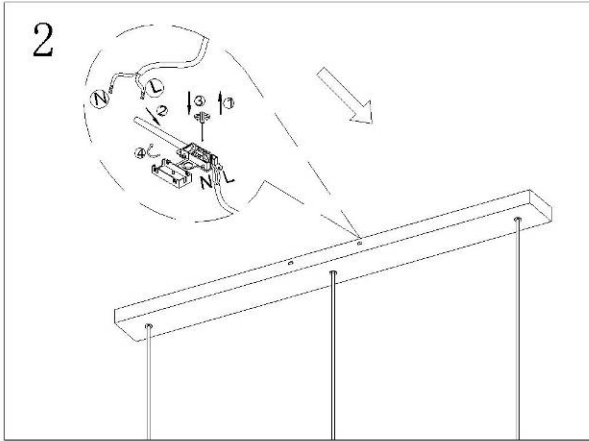

## Technical details

Materials used:	Aluminum+Glass
Color:	Satin Copper+Amber Glass
Dimmable and how is fixture dimmable	
Size:	Height: 165cm
	Length: 100cm
	Width: 20cm
	Net weight: kg
Power requirements:	220-240V~50Hz
Bulb type and maximum wattage:	E27 MAX. 40W
Number of bulbs:	3 pcs
IP degree:	IP20