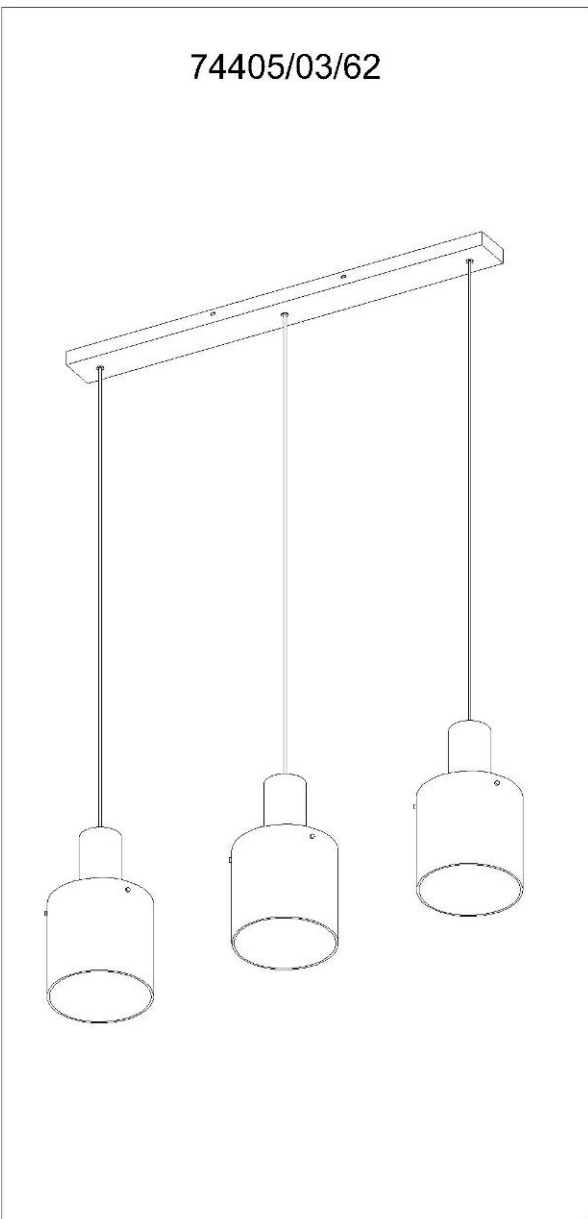

## Technical details

Materials used:	Aluminum+Glass
Color:	Satin Copper+Amber Glass
Dimmable and how is fixture dimmable	
Size:	Height: 165cm
	Length: 100cm
	Width: 20cm
	Net weight: kg
Power requirements:	220-240V~50Hz
Bulb type and maximum wattage:	E27 MAX. 40W
Number of bulbs:	3 pcs
IP degree:	IP20