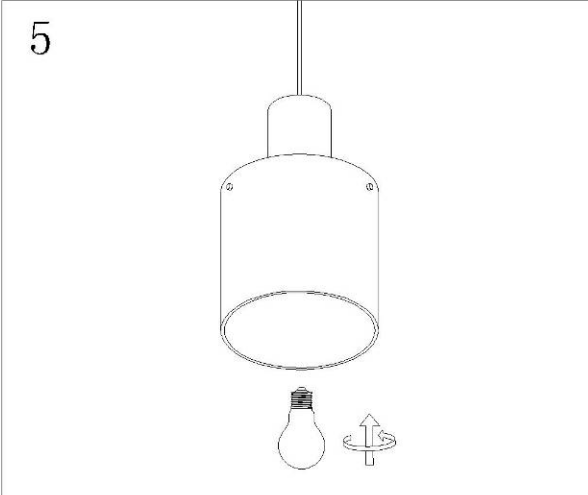

## Technical details

Materials used:	Aluminum+Glass
Color:	Satin Copper+Amber Glass
Dimmable and how is fixture dimmable	
Size:	Height: 165cm
	Length: 100cm
	Width: 20cm
	Net weight: kg
Power requirements:	220-240V~50Hz
Bulb type and maximum wattage:	E27 MAX. 40W
Number of bulbs:	3 pcs
IP degree:	IP20