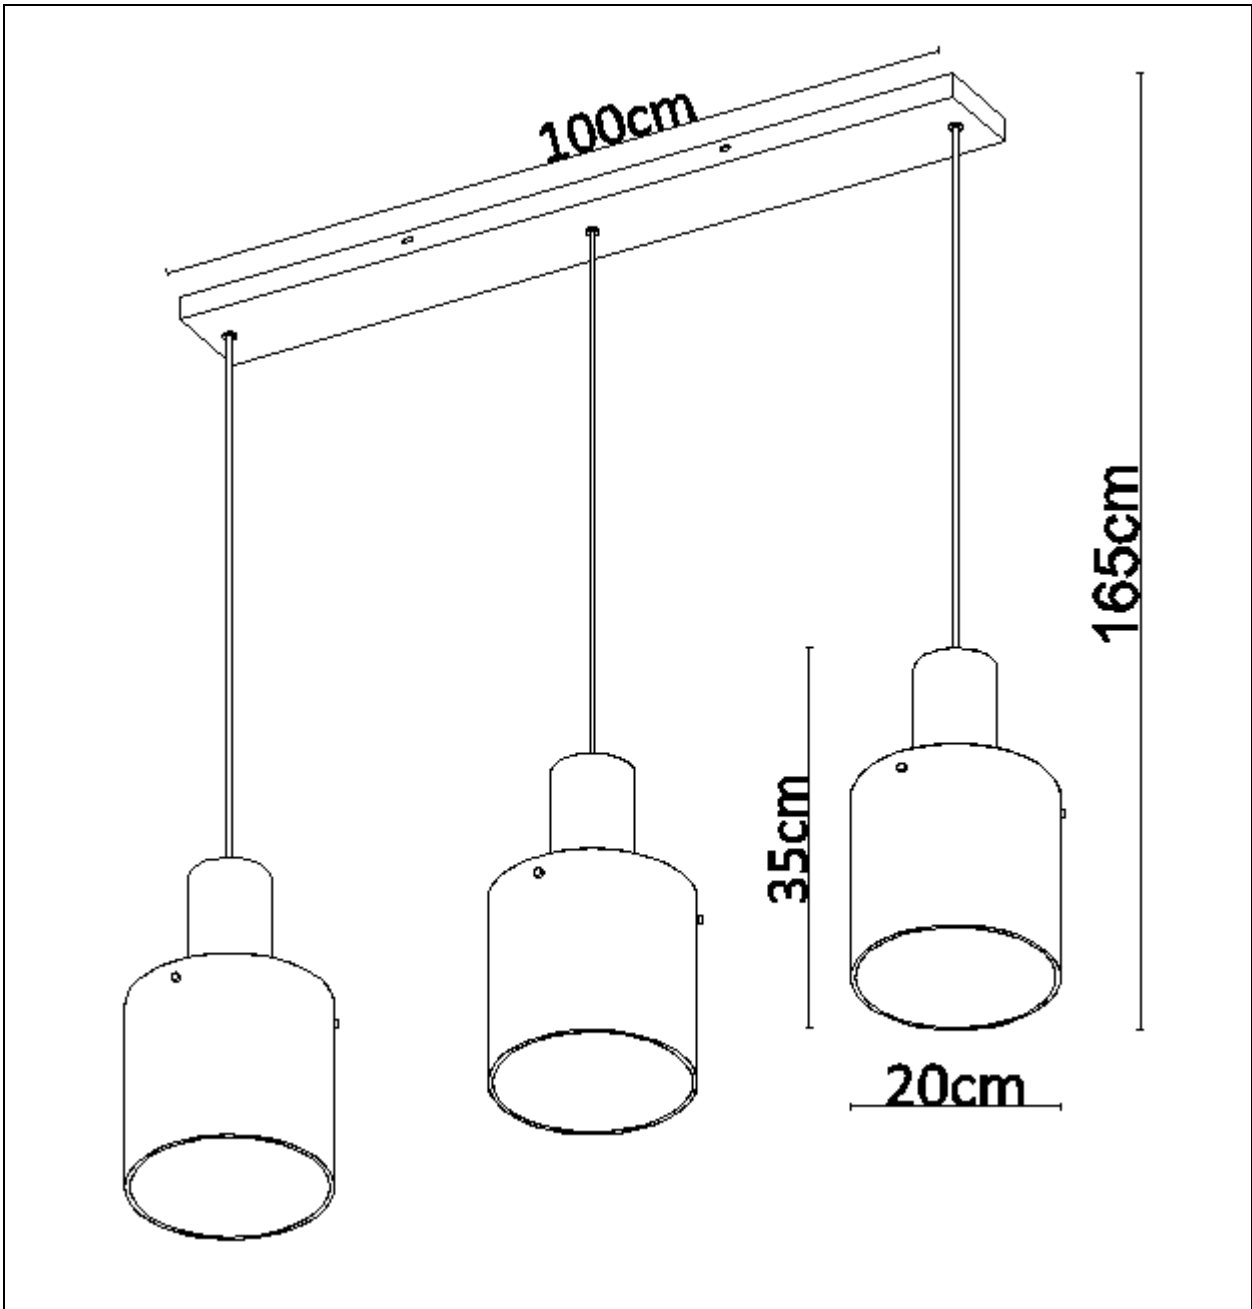

LUCIDE

Item number: 74405/03/62

Technical details

Materials used:	Aluminum+Glass
Color:	Satin Copper+Amber Glass
Dimmable and how is fixture dimmable	
Size:	Height: 165cm
	Length: 100cm
	Width: 20cm
	Net weight: kg
Power requirements:	220-240V~50Hz
Bulb type and maximum wattage:	E27 MAX. 40W
Number of bulbs:	3 pcs
IP degree:	IP20