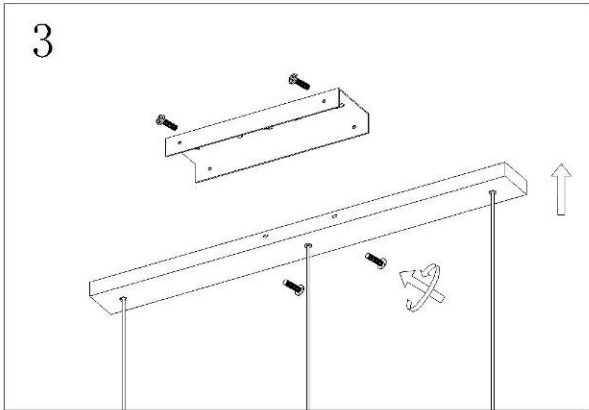

## Technical details

Materials used:	Aluminum+Glass
Color:	Satin Copper+Amber Glass
Dimmable and how is fixture dimmable	
Size:	Height: 165cm
	Length: 100cm
	Width: 20cm
	Net weight: kg
Power requirements:	220-240V~50Hz
Bulb type and maximum wattage:	E27 MAX. 40W
Number of bulbs:	3 pcs
IP degree:	IP20