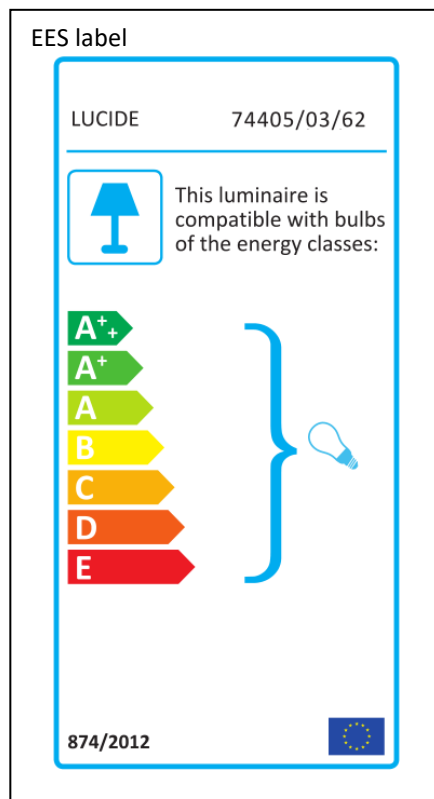

Von der Garantie ausgenommen: 1. Gebrochene Glasteile der Fassung werden nur innerhalb von 14 Tagen ab Kauf durch den Endkunden ersetzt. 2. Normaler Verschleiß, Verfärbungen aufgrund des normalen Gebrauchs. 3. Beschädigungen aufgrund externer Ursachen wie Feuer, Wasser, unsachgemäße Nutzung/ Installation oder Wartung des Produkts.

Kunden müssen das defekte Produkt/Teil und den Originalkaufbeleg einsenden, um Garantieansprüche geltend zu machen.

Deklaracja gwarancji:

LucideNV gwarantuje, że dostarczone produkty będą wolne od defektów materiałowych oraz produkcyjnych przez okres 2 lat od daty zakupu przez użytkownika końcowego, jeżeli urządzenie jest zainstalowane i prawidłowo utrzymywane zgodnie z instrukcją obsługi.

Wyłączenie z gwarancji: 1. Rozbite szkło zostanie wymienione tylko do 14 dni od momentu zakupu przez użytkownika końcowego. 2. Normalne zużycie, utrata koloru w wyniku normalnego użytkowania. 3. Uszkodzenie spowodowane czynnikami zewnętrznymi takimi, jak ogień, woda, nieprawidłowe używanie/ instalacja lub utrzymywanie produktu.

W celu uzyskania gwarancji klient musi zwrócić uszkodzony przedmiot oraz oryginalny dowód zakupu.

Other languages of the manual and further explanations can be found on our website.