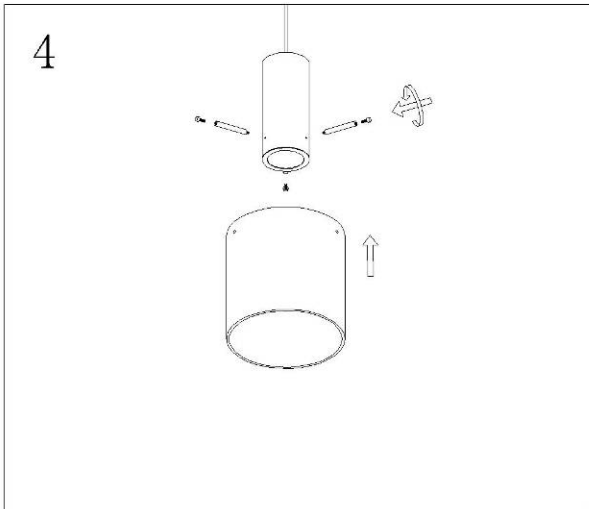

## Technical details

Materials used:	Aluminum+Glass
Color:	Satin Copper+Amber Glass
Dimmable and how is fixture dimmable	
Size:	Height: 165cm
	Length: 100cm
	Width: 20cm
	Net weight: kg
Power requirements:	220-240V~50Hz
Bulb type and maximum wattage:	E27 MAX. 40W
Number of bulbs:	3 pcs
IP degree:	IP20