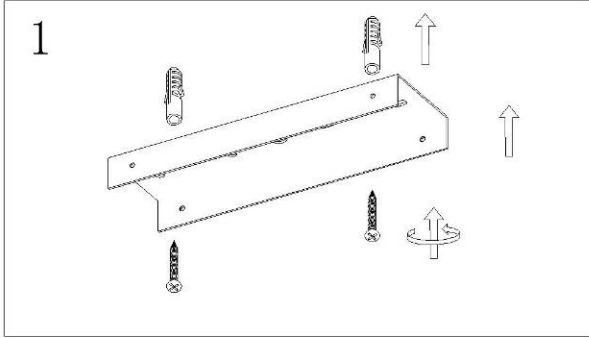

## Technical details

Materials used:	Aluminum+Glass
Color:	Satin Copper+Amber Glass
Dimmable and how is fixture dimmable	
Size:	Height: 165cm
	Length: 100cm
	Width: 20cm
	Net weight: kg
Power requirements:	220-240V~50Hz
Bulb type and maximum wattage:	E27 MAX. 40W
Number of bulbs:	3 pcs
IP degree:	IP20