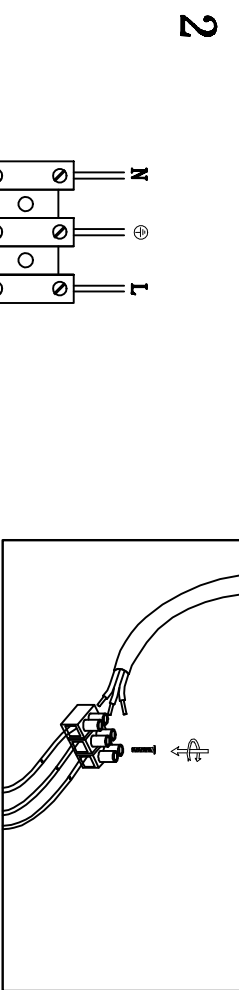

MODEL: 4301/A

Safety precautions:

1. The power do not exceed the prescribed range (rated voltage AC220-240V 50Hz).
2. Please cut off the power supply while replacing the light source and other maintenance operation.
3. The plate fixed on the ceiling must be able to withstand the weight more than 3 times of the object.
4. After installation is complete, check the glass right or not? If it is damaged, it should be replaced immediately.