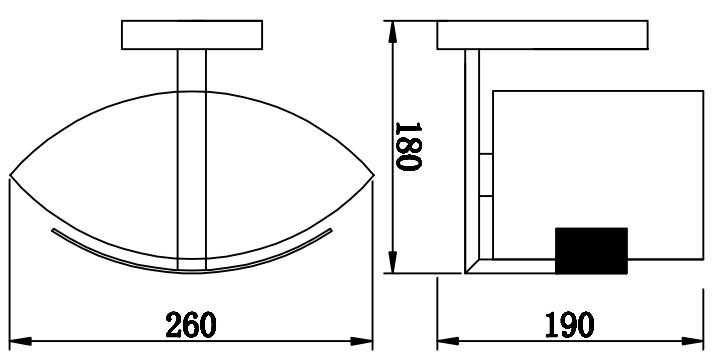

MODEL: 4301/A

Safety precautions:

1. The power do not exceed the prescribed range (rated voltage AC220-240V 50Hz).
2. Please cut off the power supply while replacing the light source and other maintenance operation.
3. The plate fixed on the ceiling must be able to withstand the weight more than 3 times of the object.
4. After installation is complete, check the glass right or not? If it is damaged, it should be replaced immediately.