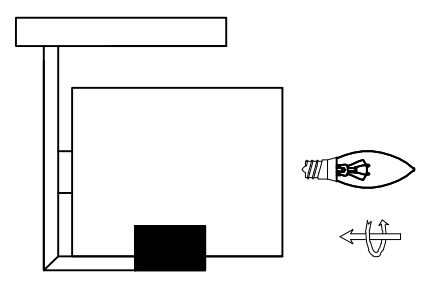

MODEL: 4301/A

Safety precautions:

1. The power do not exceed the prescribed range (rated voltage AC220-240V 50Hz).
2. Please cut off the power supply while replacing the light source and other maintenance operation.
3. The plate fixed on the ceiling must be able to withstand the weight more than 3 times of the object.
4. After installation is complete, check the glass right or not? If it is damaged, it should be replaced immediately.