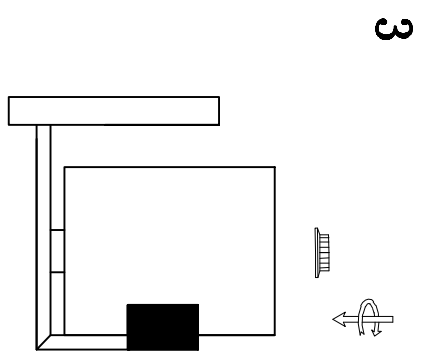

MODEL: 4301/A

Safety precautions:

1. The power do not exceed the prescribed range (rated voltage AC220-240V 50Hz).
2. Please cut off the power supply while replacing the light source and other maintenance operation.
3. The plate fixed on the ceiling must be able to withstand the weight more than 3 times of the object.
4. After installation is complete, check the glass right or not? If it is damaged, it should be replaced immediately.