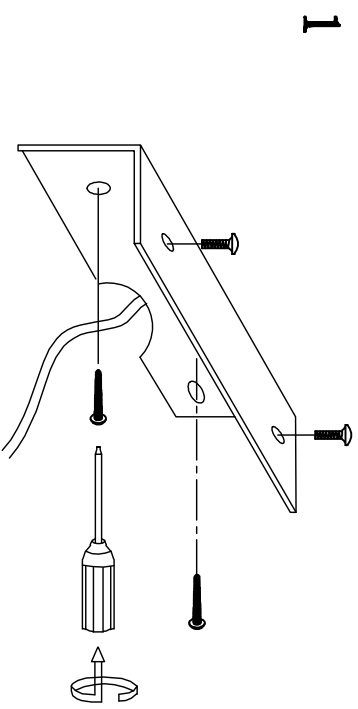

MODEL: 4301/A

Safety precautions:

1. The power do not exceed the prescribed range (rated voltage AC220-240V 50Hz).
2. Please cut off the power supply while replacing the light source and other maintenance operation.
3. The plate fixed on the ceiling must be able to withstand the weight more than 3 times of the object.
4. After installation is complete, check the glass right or not? If it is damaged, it should be replaced immediately.