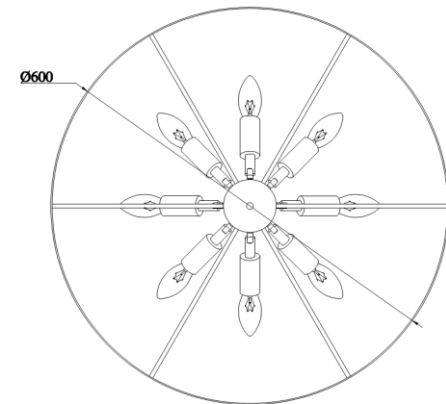

Instruction

Collection: DIAMANT CRYSTAL

Series: BELLA

Model: DIA750-PT60-WG

Ceiling

REMOVE COVER
BEFORE USING LAMP

- Ceiling

8 x E14 (60W)