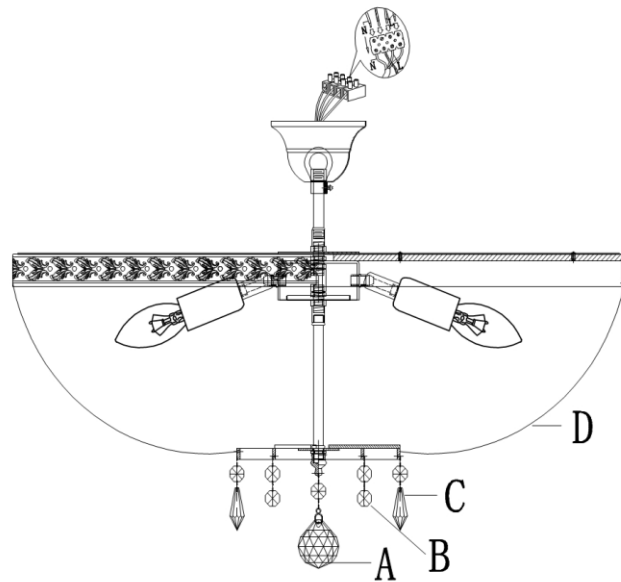

Instruction

Collection: DIAMANT CRYSTAL

Series: BELLA

Model: DIA750-PT60-WG

Ceiling

REMOVE COVER
BEFORE USING LAMP

- Ceiling

8 x E14 (60W)