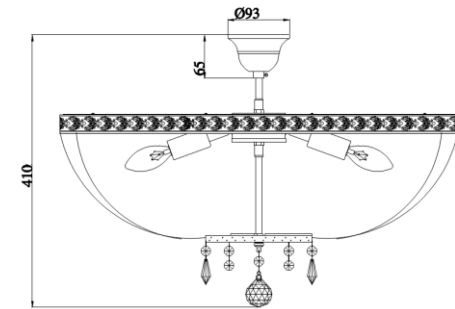

Instruction

Collection: DIAMANT CRYSTAL

Series: BELLA

Model: DIA750-PT60-WG

Ceiling

REMOVE COVER
BEFORE USING LAMP

- Ceiling

8 x E14 (60W)