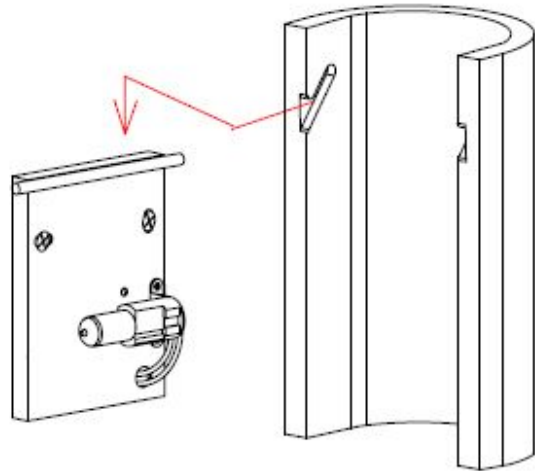

Line drawing of the item

Item number:35200/18/31

Installation drawing

1

2

3

4

5

Technical details

materials used:	Gypsum	
color:	white	
dimmable and how is the fixture dimmable:		
size:	Height:	180mm
	Length:	110mm
	Width:	70mm
	Net Weight:	0.5KGS
power requirements:	220~240V~50HZ/60HZ	
bulb type and maximum Wattage:	G9	Max.40W
number of bulbs:	1xG9	
IP degree:	IP20	