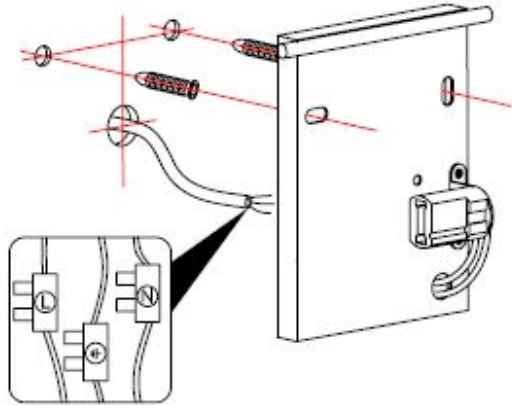

Line drawing of the item

Item number:35200/18/31

Installation drawing

1

2

3

4

5

Technical details

materials used:	Gypsum	
color:	white	
dimmable and how is the fixture dimmable:		
size:	Height:	180mm
	Length:	110mm
	Width:	70mm
	Net Weight:	0.5KGS
power requirements:	220~240V~50HZ/60HZ	
bulb type and maximum Wattage:	G9	Max.40W
number of bulbs:	1xG9	
IP degree:	IP20	