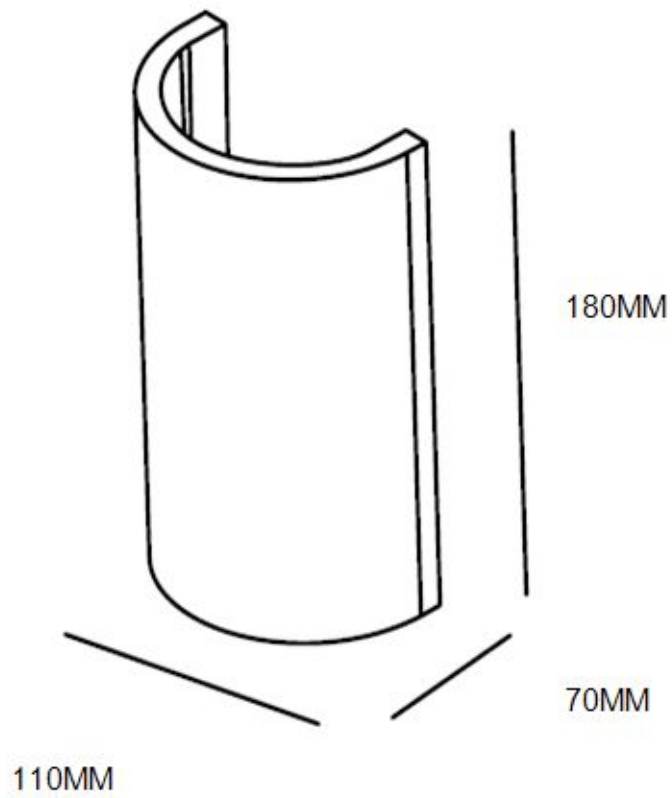

Line drawing of the item

Item number:35200/18/31

Installation drawing

1

2

3

4

5

Technical details

materials used:	Gypsum	
color:	white	
dimmable and how is the fixture dimmable:		
size:	Height:	180mm
	Length:	110mm
	Width:	70mm
	Net Weight:	0.5KGS
power requirements:	220~240V~50HZ/60HZ	
bulb type and maximum Wattage:	G9	Max.40W
number of bulbs:	1xG9	
IP degree:	IP20	