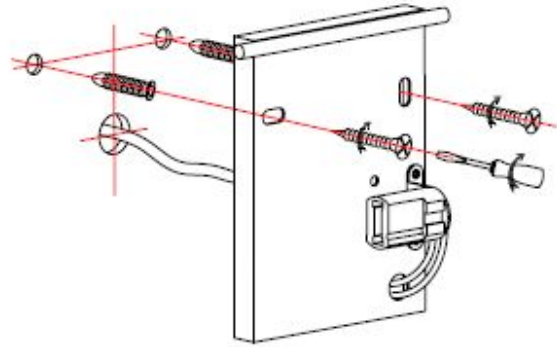

Line drawing of the item

Item number:35200/18/31

Installation drawing

1

2

3

4

5

Technical details

materials used:	Gypsum	
color:	white	
dimmable and how is the fixture dimmable:		
size:	Height:	180mm
	Length:	110mm
	Width:	70mm
	Net Weight:	0.5KGS
power requirements:	220~240V~50HZ/60HZ	
bulb type and maximum Wattage:	G9	Max.40W
number of bulbs:	1xG9	
IP degree:	IP20	