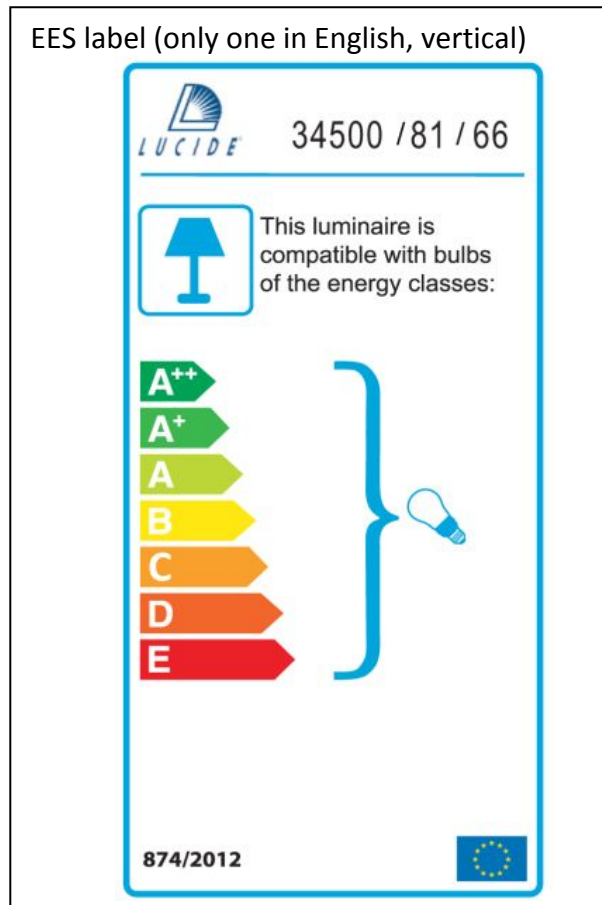

Line drawing of the item (with outline dimensions)

130

250

Item number: 34500/81/66

Installation drawing (the same as it in its instruction manual)

1

2

3

4

5

Technical details

materials used:	Metal
color:	Matt pink
dimnable and how is the fixture dimmable:	
size:	Height: 25cm
	Length:
	Width: 23cm
	Net Weight: 0.40KG
power requirements:	220V-240V~50Hz
bulb type and maximum Wattage:	E14 Max.25W
number of bulbs:	1XE14
IP degree:	IP20