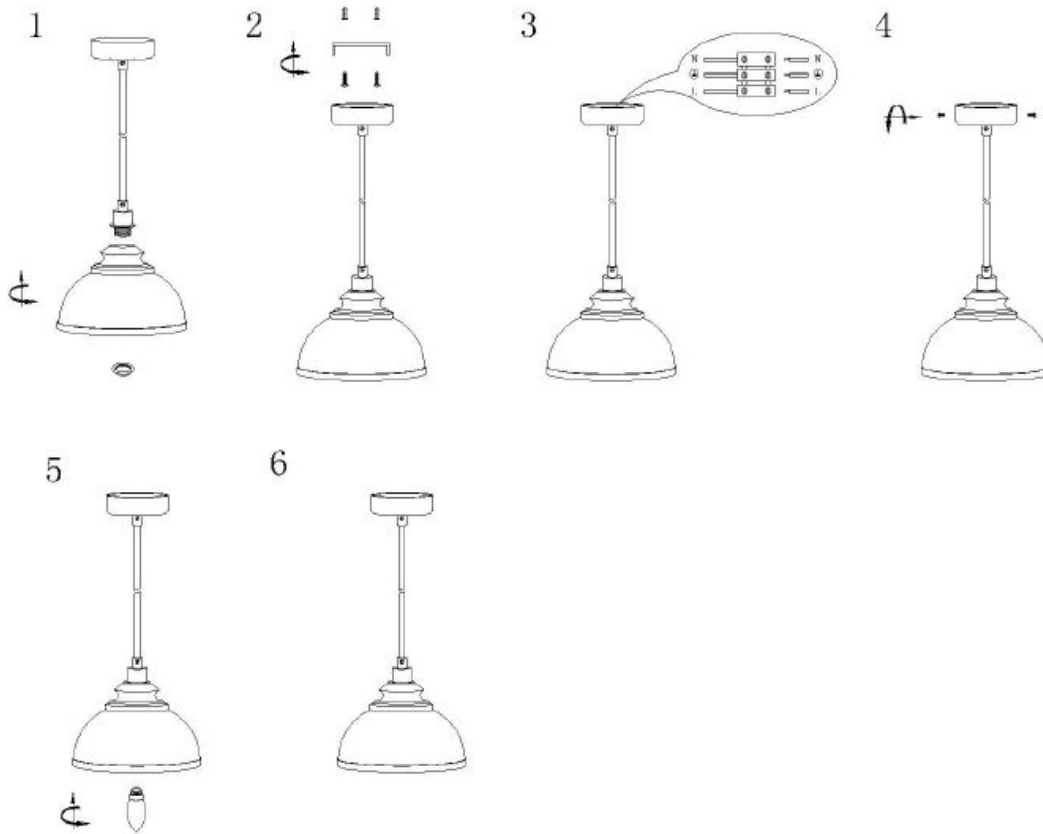

Line drawing of the item (with outline dimensions)

Item number: 34400/29/36

Installation drawing (the same as it in its instruction manual)

Technical details

materials used:	Metal
color:	Matt grey
dimnable and how is the fixture dimmable:	
size:	Height: 122cm Length: Width: 29cm Net Weight: 0.60KG
power requirements:	220V-240V~50Hz
bulb type and maximum Wattage:	E14 Max.40W
number of bulbs:	1XE14
IP degree:	IP20