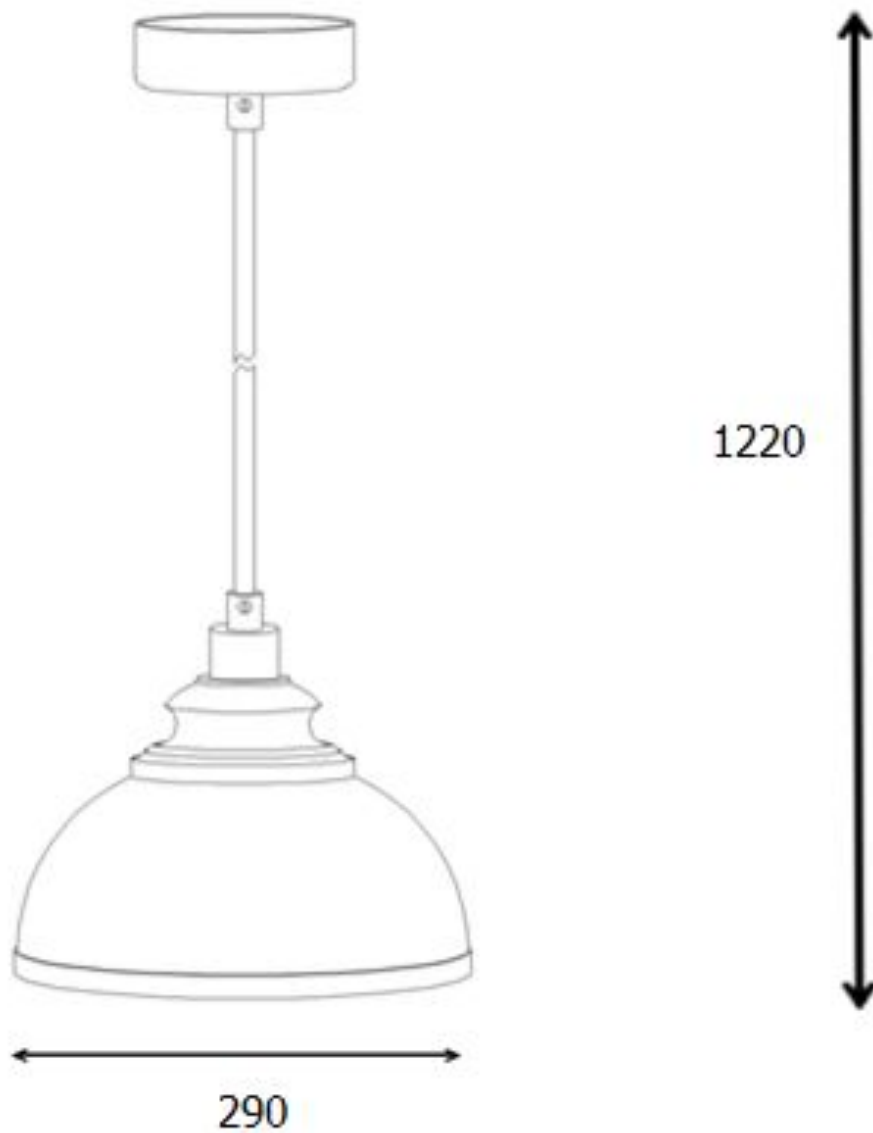

Line drawing of the item (with outline dimensions)

Item number: 34400/29/36

Installation drawing (the same as it in its instruction manual)

Technical details

materials used:	Metal
color:	Matt grey
dimnable and how is the fixture dimmable:	
size:	Height: 122cm Length: Width: 29cm Net Weight: 0.60KG
power requirements:	220V-240V~50Hz
bulb type and maximum Wattage:	E14 Max.40W
number of bulbs:	1XE14
IP degree:	IP20