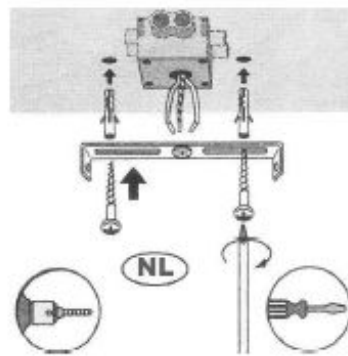

Line drawing of the item (with outline dimensions)

Item number: 34400/29/36

Installation drawing (the same as it in its instruction manual)

Technical details

materials used:	Metal
color:	Matt grey
dimnable and how is the fixture dimmable:	
size:	Height: 122cm Length: Width: 29cm Net Weight: 0.60KG
power requirements:	220V-240V~50Hz
bulb type and maximum Wattage:	E14 Max.40W
number of bulbs:	1XE14
IP degree:	IP20