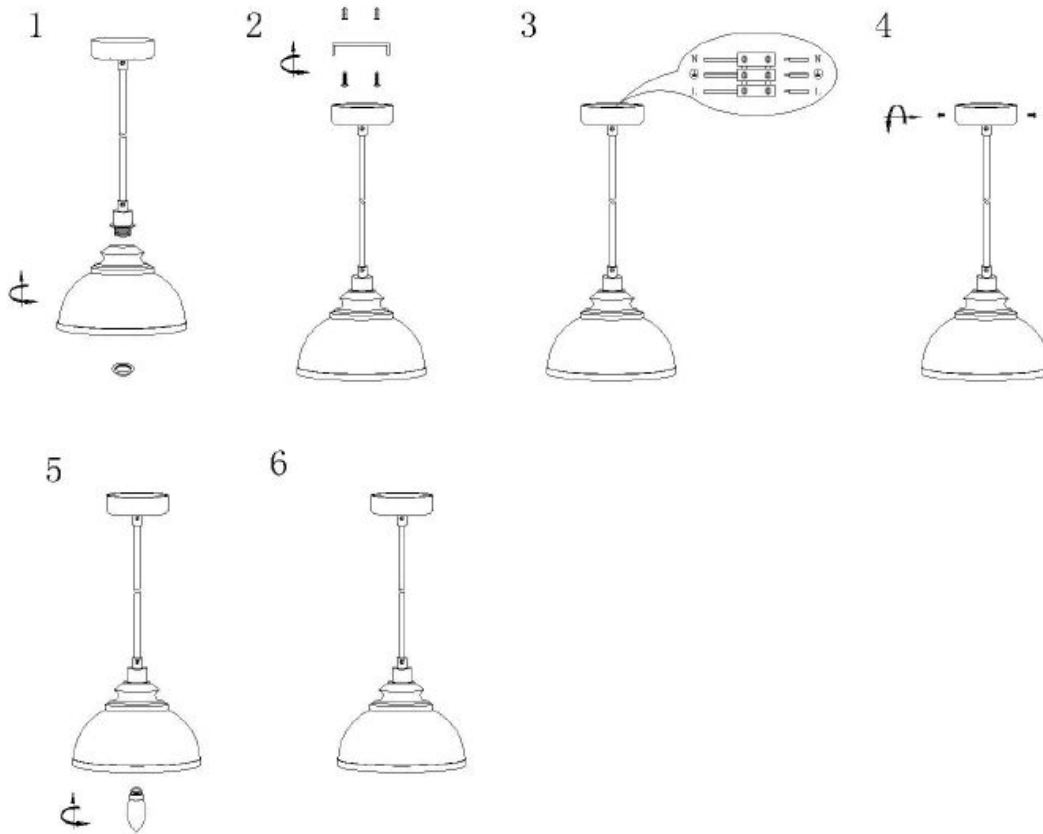

Line drawing of the item (with outline dimensions)

Item number: 34400/29/68

Installation drawing (the same as it in its instruction manual)

Technical details

materials used:	Metal
color:	Matt duck
dimmable and how is the fixture dimmable:	
size:	Height: 122cm
	Length:
	Width: 29cm
	Net Weight: 0.60KG
power requirements:	220V-240V~50Hz
bulb type and maximum Wattage:	E14 Max.40W
number of bulbs:	1XE14
IP degree:	IP20