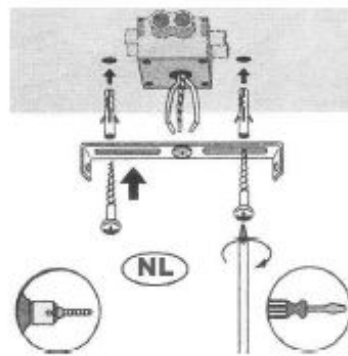

Line drawing of the item (with outline dimensions)

Item number: 34400/29/68

Installation drawing (the same as it in its instruction manual)

Technical details

materials used:	Metal
color:	Matt duck
dimmable and how is the fixture dimmable:	
size:	Height: 122cm
	Length:
	Width: 29cm
	Net Weight: 0.60KG
power requirements:	220V-240V~50Hz
bulb type and maximum Wattage:	E14 Max.40W
number of bulbs:	1XE14
IP degree:	IP20