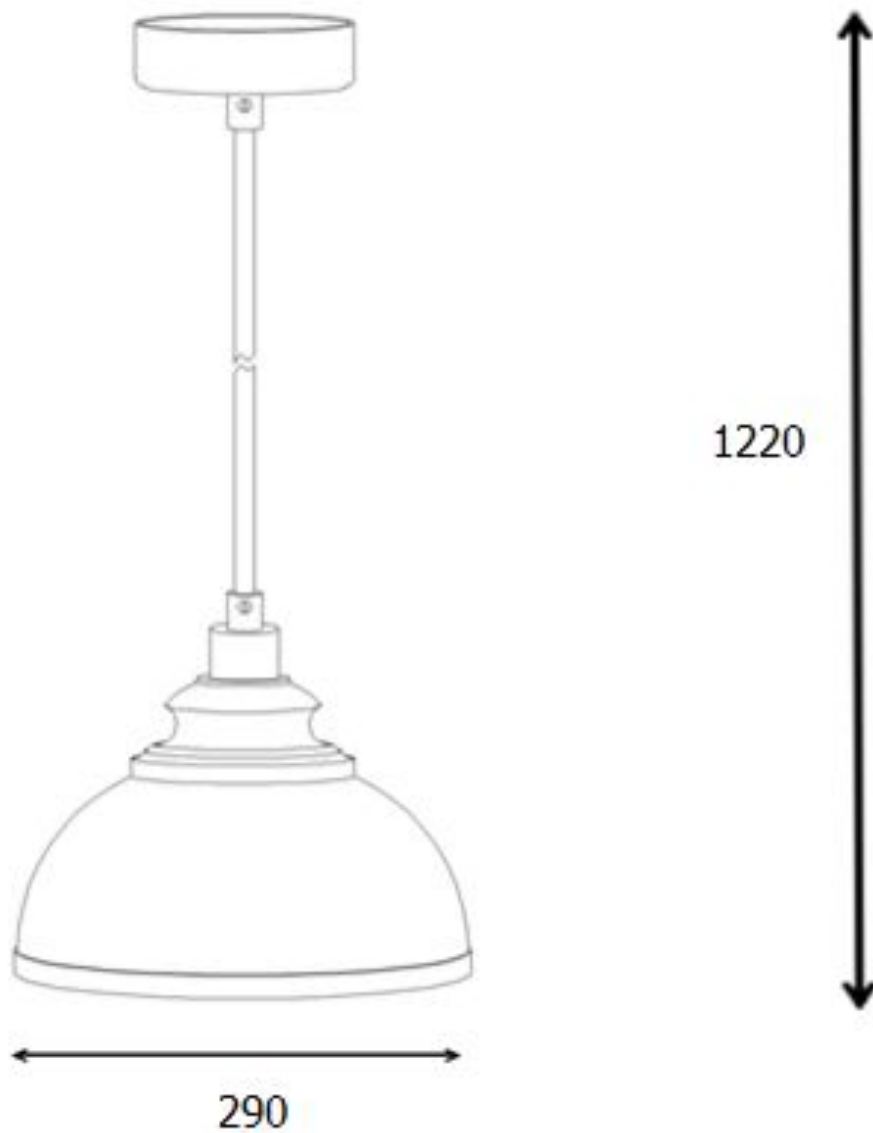

Line drawing of the item (with outline dimensions)

Item number: 34400/29/68

Installation drawing (the same as it in its instruction manual)

Technical details

materials used:	Metal
color:	Matt duck
dimmable and how is the fixture dimmable:	
size:	Height: 122cm
	Length:
	Width: 29cm
	Net Weight: 0.60KG
power requirements:	220V-240V~50Hz
bulb type and maximum Wattage:	E14 Max.40W
number of bulbs:	1XE14
IP degree:	IP20