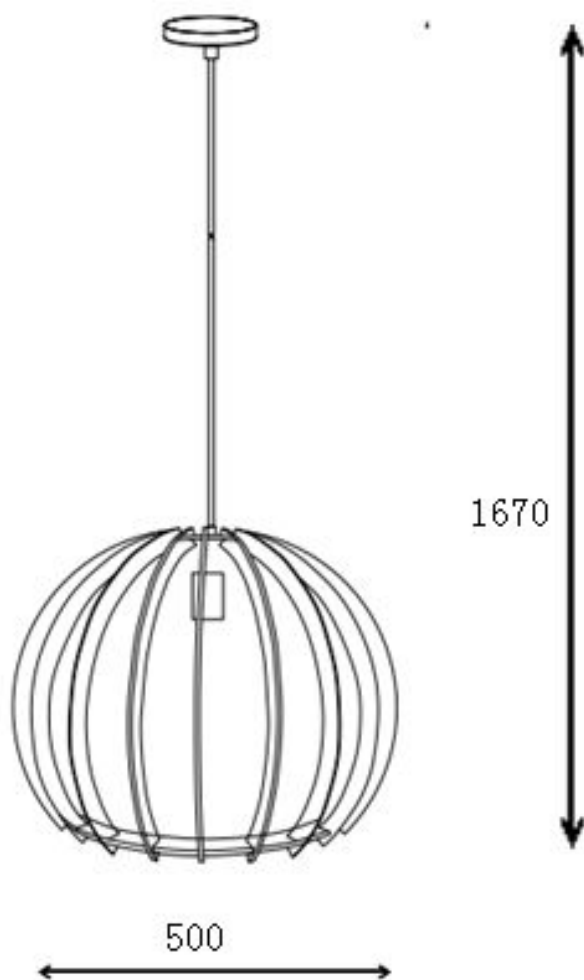

Line drawing of the item (with outline dimensions)

Item number: 34424/50/76

Installation drawing (the same as it in its instruction manual)

Technical details

materials used:	Pendant	
color:	Light wood	
dimnable and how is the fixture dimmable:		
size:	Height:	167cm
	Length:	
	Width:	50cm
	Net Weight:	0.78KG
power requirements:	220V-240V~50Hz	
bulb type and maximum Wattage:	1xE27 /60W	
number of bulbs:	1XE27	
IP degree:	IP20	