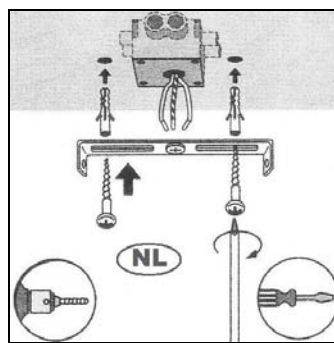

Item number: 33961/20/31

Technical details

Materials used:	Iron+Aluminum
Color:	Texture black+Texture white
Dimmable and how is fixture dimmable	Yes
Size:	Height: Max 16cm
	Length: 23cm
	Width: 23cm
	Net weight:
Power requirements:	220-240V~50Hz
Bulb type and maximum wattage:	LED GU10 Max.5W
Number of bulbs:	4PCS
IP degree:	IP20