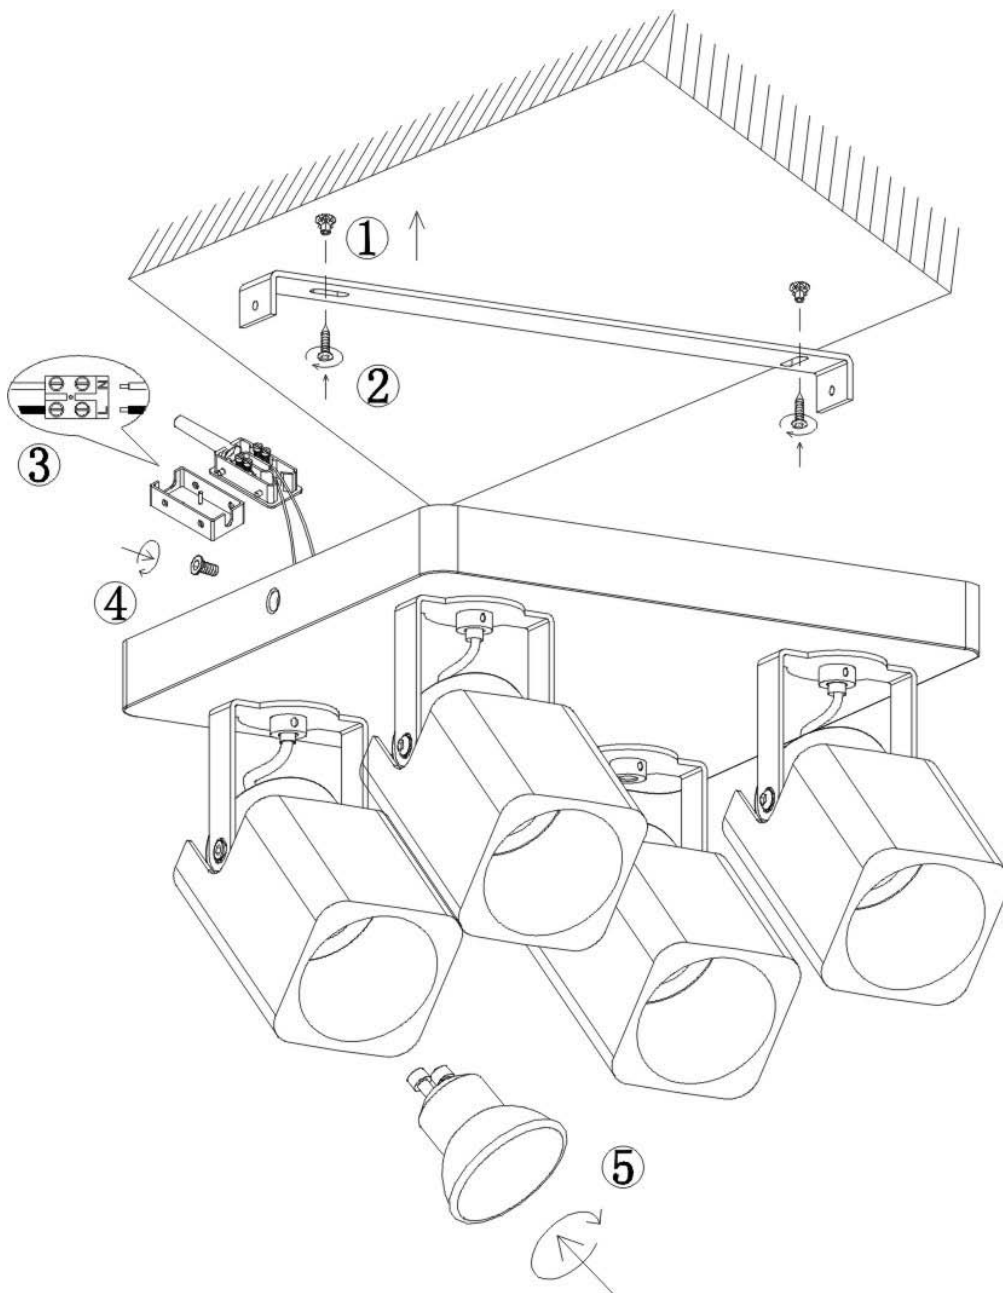

Item number: 33961/20/31

Technical details

Materials used:	Iron+Aluminum
Color:	Texture black+Texture white
Dimmable and how is fixture dimmable	Yes
Size:	Height: Max 16cm
	Length: 23cm
	Width: 23cm
	Net weight:
Power requirements:	220-240V~50Hz
Bulb type and maximum wattage:	LED GU10 Max.5W
Number of bulbs:	4PCS
IP degree:	IP20