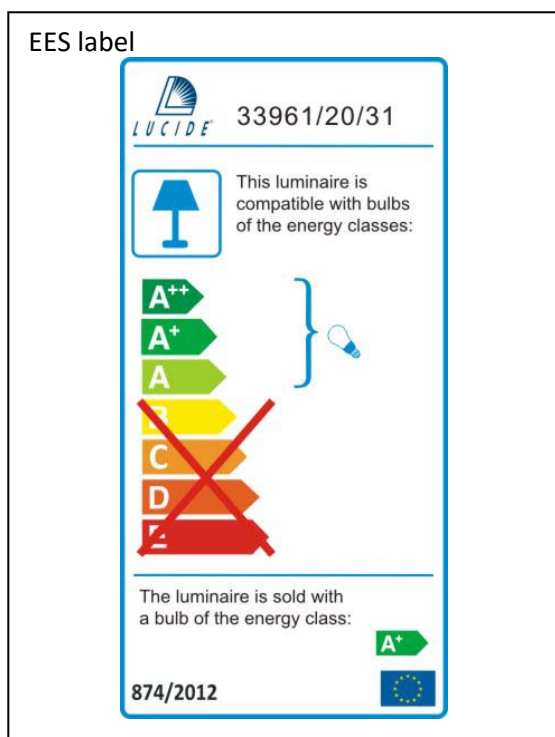

Exclusions pour la garantie : 1. Les pièces de verre cassées sur l'appareil ne seront remplacées que 14 jours à compter de l'achat par l'utilisateur final. 2. L'usure normale, la décoloration résultant d'une utilisation normale. 3. Les dégâts causés par des facteurs externes comme le feu, l'eau, une utilisation / installation ou maintenance incorrecte du produit.

Pour les réclamations de de garantie, le client doit remettre les appareils / pièces défectueuses et le ticket d'achat original.

Garantiebestimmungen:

Lucide NV garantiert für einen Zeitraum von 2 Jahren ab Kaufdatum und Kauf durch den Endkunden, dass das gelieferte Produkt frei von Material- und Herstellungsfehlern ist, sofern das Produkt gemäß der Bedienungsanleitung installiert und gewartet wird.

Von der Garantie ausgenommen: 1. Gebrochene Glasteile der Fassung werden nur innerhalb von 14 Tagen ab Kauf durch den Endkunden ersetzt. 2. Normaler Verschleiß, Verfärbungen aufgrund des normalen Gebrauchs. 3. Beschädigungen aufgrund externer Ursachen wie Feuer, Wasser, unsachgemäße Nutzung/ Installation oder Wartung des Produkts.

Kunden müssen das defekte Produkt/Teil und den Originalkaufbeleg einsenden, um Garantieansprüche geltend zu machen.

Other languages of the manual and further explanations can be found on our website.