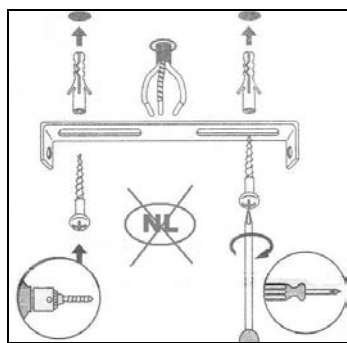

Item number: 33961/20/31

Technical details

Materials used:	Iron+Aluminum
Color:	Texture black+Texture white
Dimmable and how is fixture dimmable	Yes
Size:	Height: Max 16cm
	Length: 23cm
	Width: 23cm
	Net weight:
Power requirements:	220-240V~50Hz
Bulb type and maximum wattage:	LED GU10 Max.5W
Number of bulbs:	4PCS
IP degree:	IP20