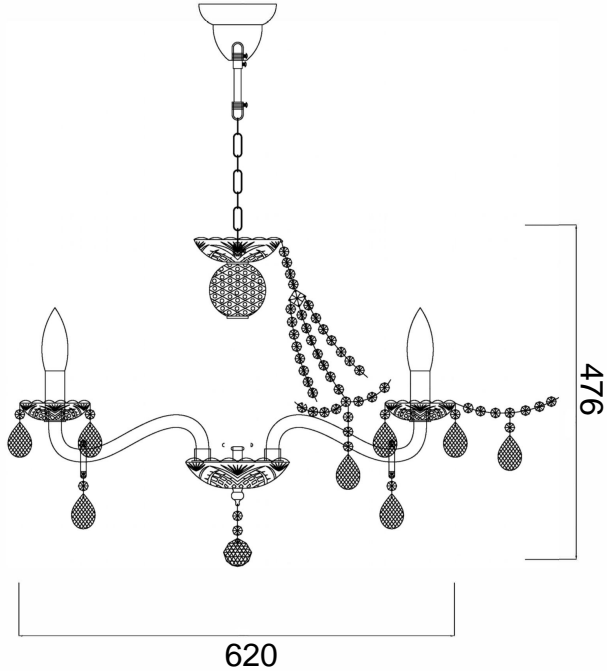

Instruction

Collection: DIAMANT CRYSTAL
 Series: BEATRIX
 Model: DIA019-06-G
 Ceiling

 6 x E14 (60W)

MAYTONI
 DECORATIVE LIGHTING

www.maytoni.de