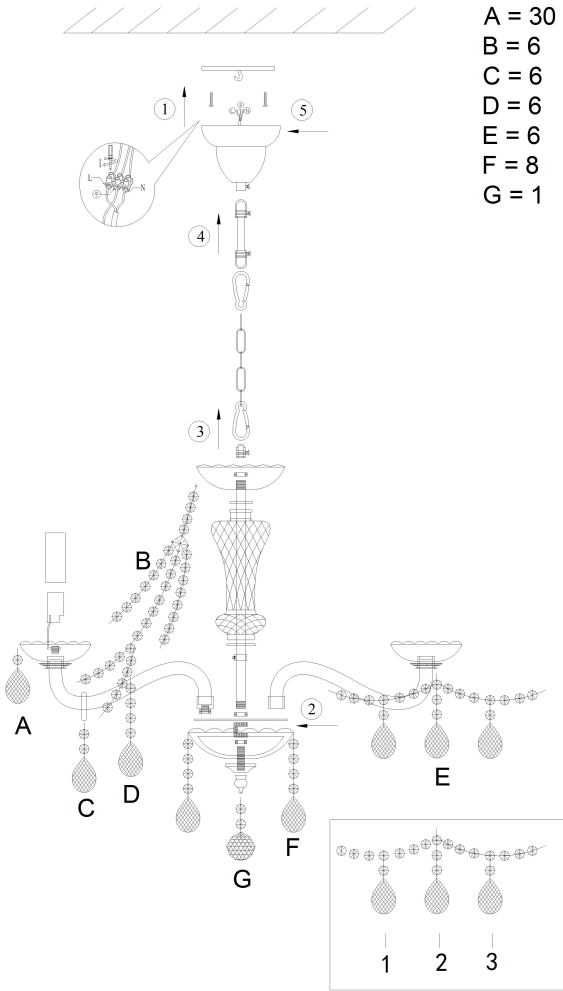

Instruction

Collection: DIAMANT CRYSTAL
 Series: BEATRIX
 Model: DIA019-06-G
 Ceiling

 6 x E14 (60W)

MAYTONI
 DECORATIVE LIGHTING

www.maytoni.de