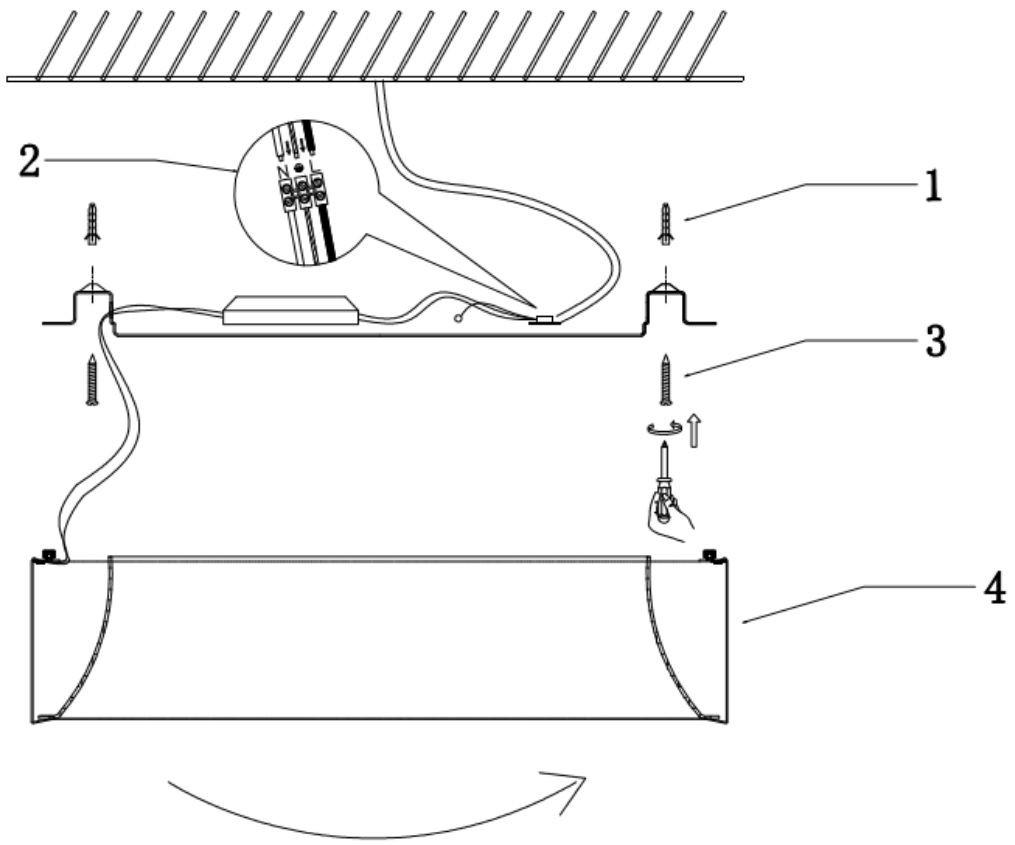

Item number: 46100/32/31

Technical details

Materials used:	Metal
Color:	Matt white
Dimmable and how is fixture dimmable	Yes
Size:	Height: 13cm
	Length:
	Width: $\phi 45.5\text{cm}$
	Net weight: 1.7kgs
Power requirements:	220-240V~50Hz
Bulb type and maximum wattage:	LED Models, 30W in total
Number of bulbs:	3 x LED Models
IP degree:	IP20