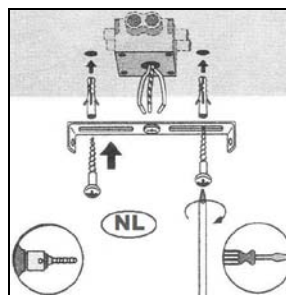

Item number: 46100/32/31

Technical details

Materials used:	Metal
Color:	Matt white
Dimmable and how is fixture dimmable	Yes
Size:	Height: 13cm
	Length:
	Width: $\phi 45.5\text{cm}$
	Net weight: 1.7kgs
Power requirements:	220-240V~50Hz
Bulb type and maximum wattage:	LED Models, 30W in total
Number of bulbs:	3 x LED Models
IP degree:	IP20