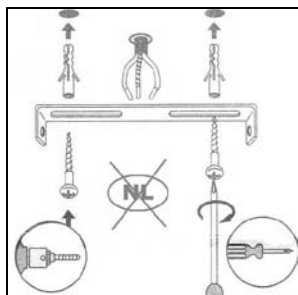

Item number: 46100/32/31

Technical details

Materials used:	Metal
Color:	Matt white
Dimmable and how is fixture dimmable	Yes
Size:	Height: 13cm
	Length:
	Width: $\phi 45.5\text{cm}$
	Net weight: 1.7kgs
Power requirements:	220-240V~50Hz
Bulb type and maximum wattage:	LED Models, 30W in total
Number of bulbs:	3 x LED Models
IP degree:	IP20