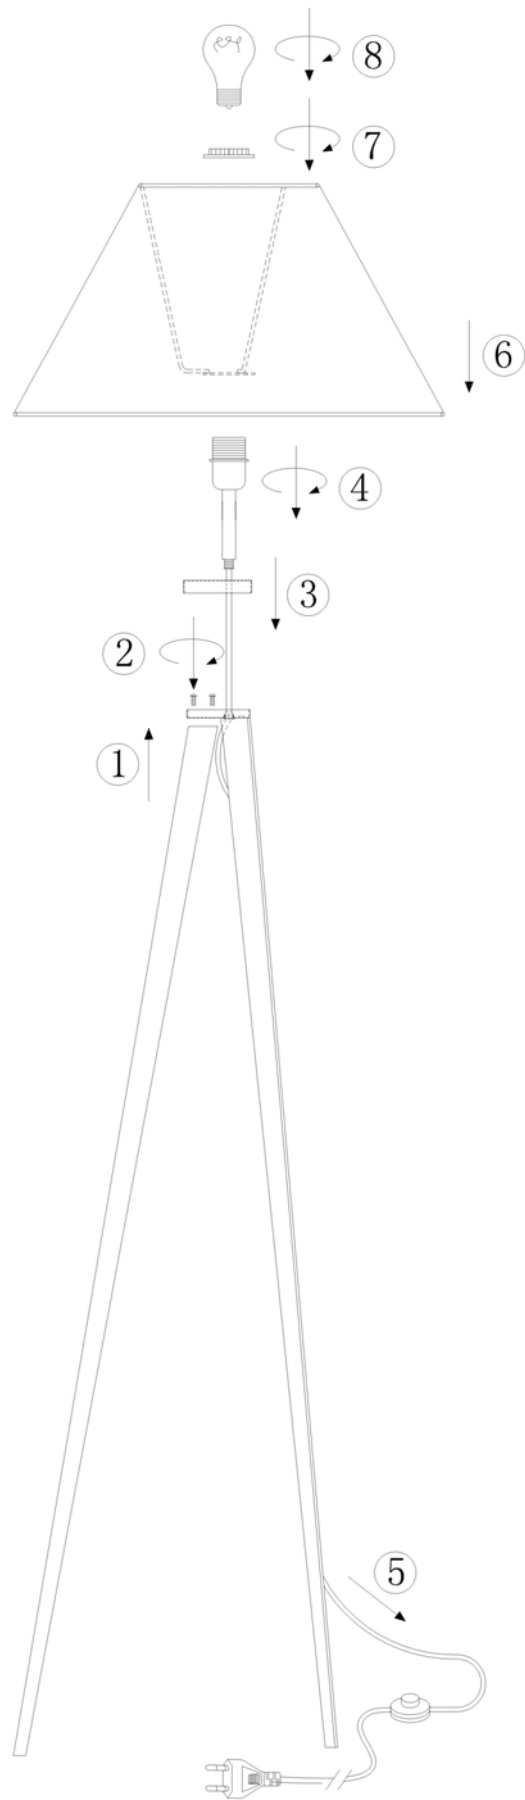

Item number: 42702/81/30  
 42702/81/31  
 42702/81/41

Technical details

Materials used:	Steel+wood veneer+fabric/Steel+fabric
Color:	Wood with black shade/ White with white shade/sandy grey with grey shade
Dimmable and how is fixture dimmable	
Size: Height:	154cm
Length:	
Width:	D50cm
Net weight:	Shade:0.6 kgs base:2.4kgs
Power requirements:	220-240V~50Hz
Bulb type and maximum wattage:	E27 Max.60W
Number of bulbs:	1
IP degree:	20