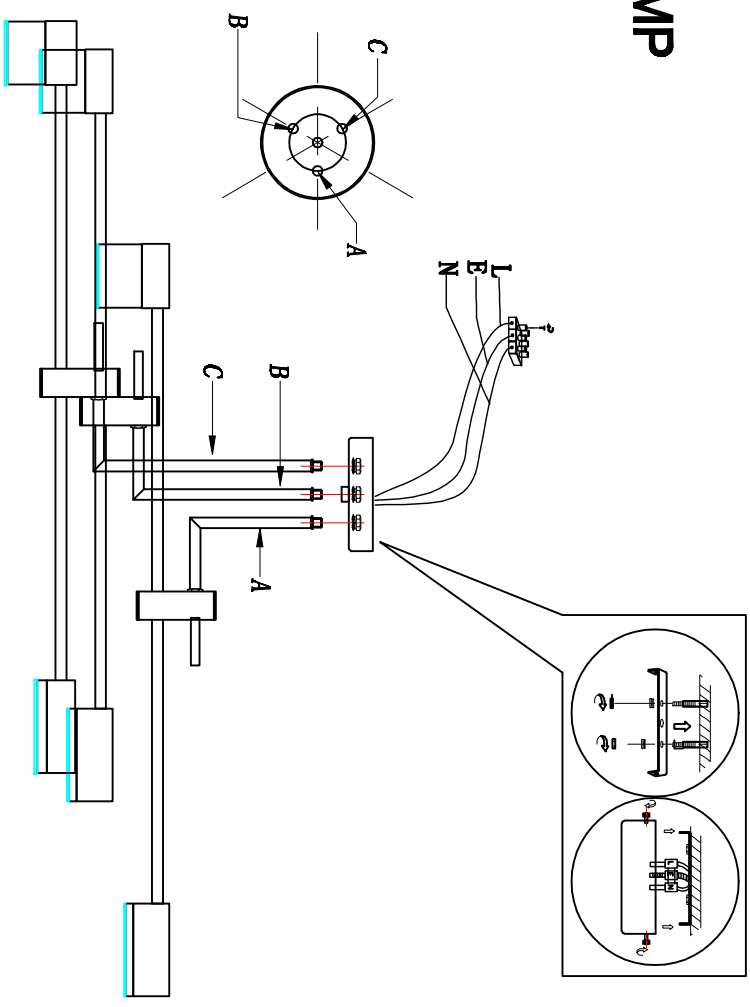

4013-6P CEILING LAMP

A → B → C

Bulb
LED: 6x6W