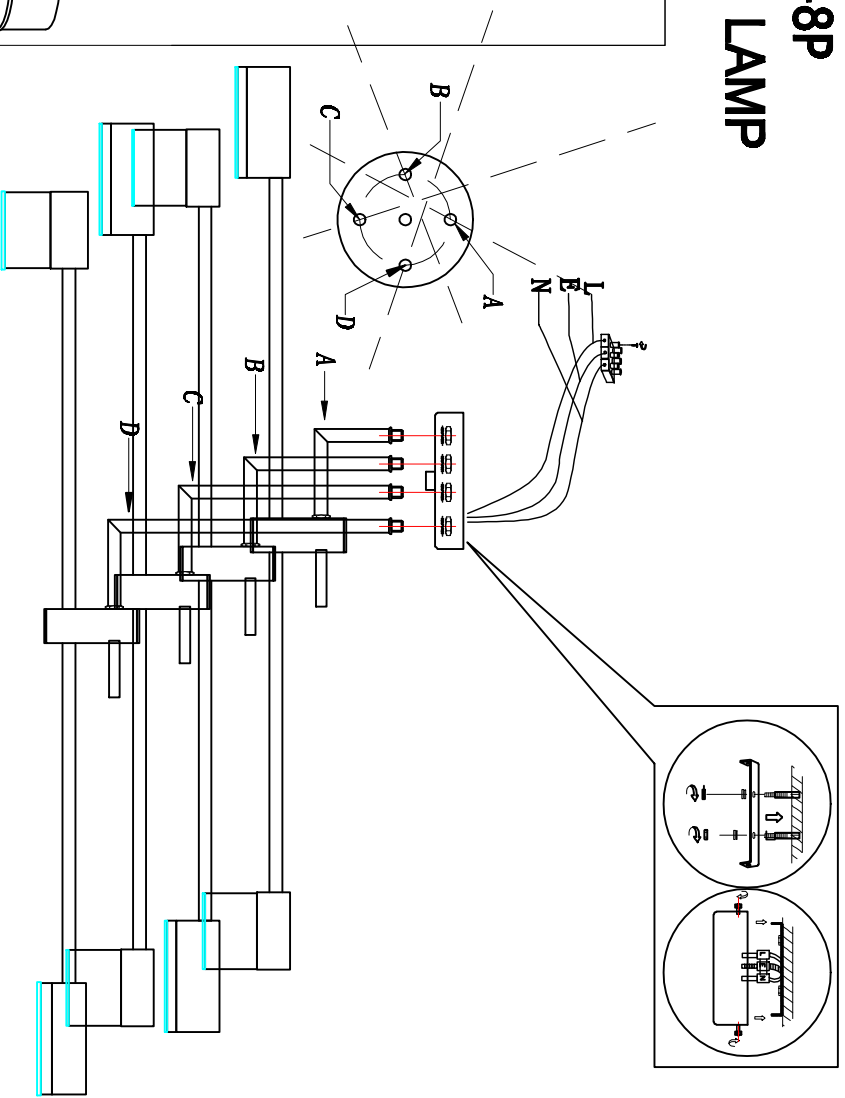

# 4013-8P CEILING LAMP

Bulb  
LED: 8x6W