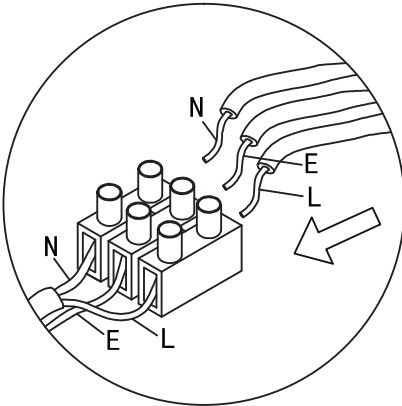

Instruction

①

②

③

Collection: Loft
Series: Irving
Model: T163-01-R
Wall-mounted

– Wall-mounted

1 x E27 (40w)

MAYTONI
DECORATIVE LIGHTING