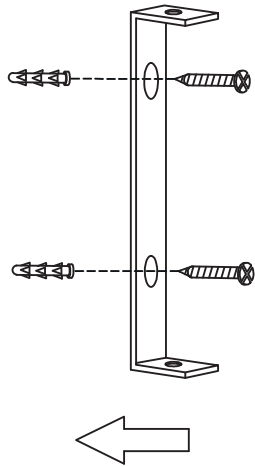

Instruction

①

②

③

Collection: Loft
Series: Irving
Model: T163-01-R
Wall-mounted

– Wall-mounted

1 x E27 (40w)

MAYTONI
DECORATIVE LIGHTING