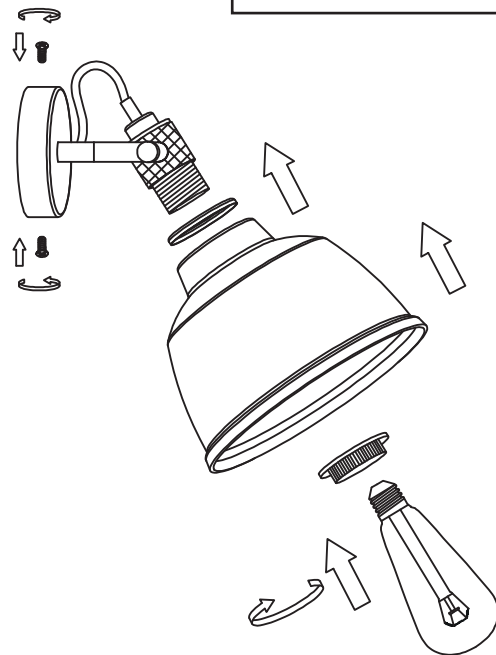

Instruction

①

②

③

Collection: Loft
Series: Irving
Model: T163-01-R
Wall-mounted

– Wall-mounted

1 x E27 (40w)

MAYTONI
DECORATIVE LIGHTING