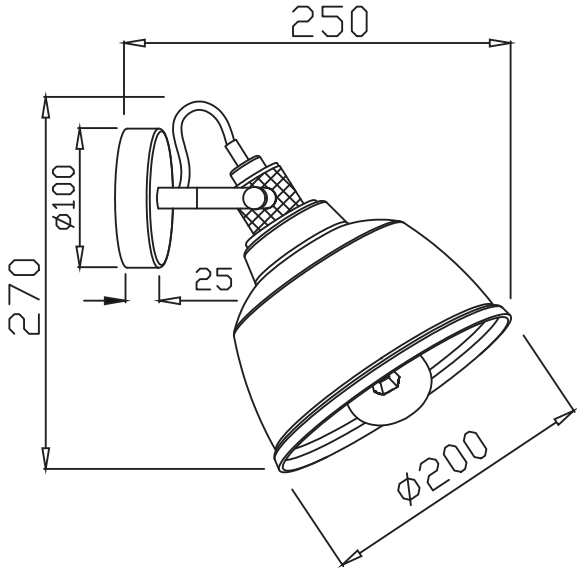

Instruction

①

②

③

Collection: Loft
Series: Irving
Model: T163-01-R
Wall-mounted

– Wall-mounted

1 x E27 (40w)

MAYTONI
DECORATIVE LIGHTING