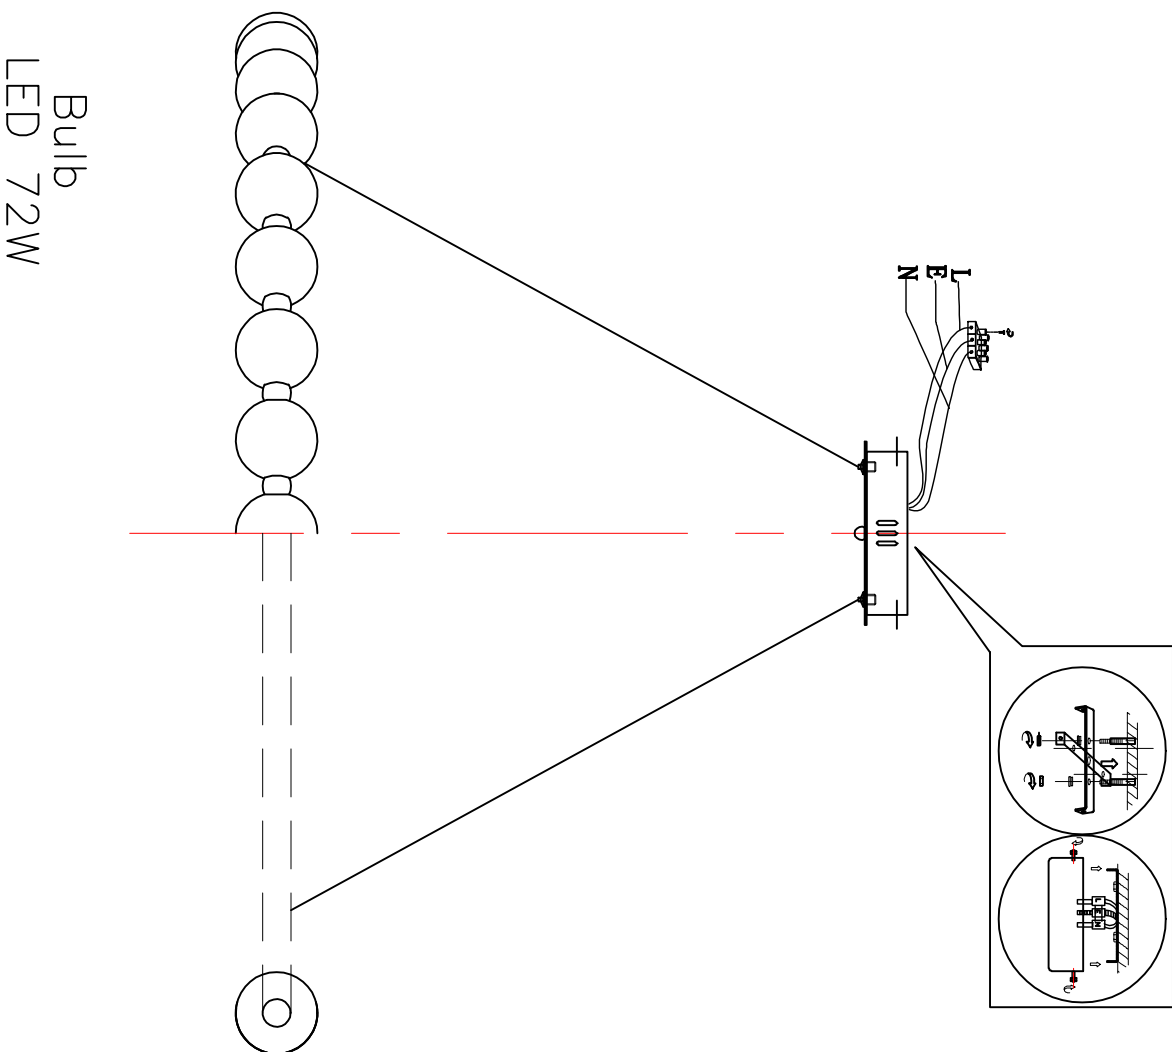

# 4014-10P CEILING LAMP

Bulb  
LED 72W