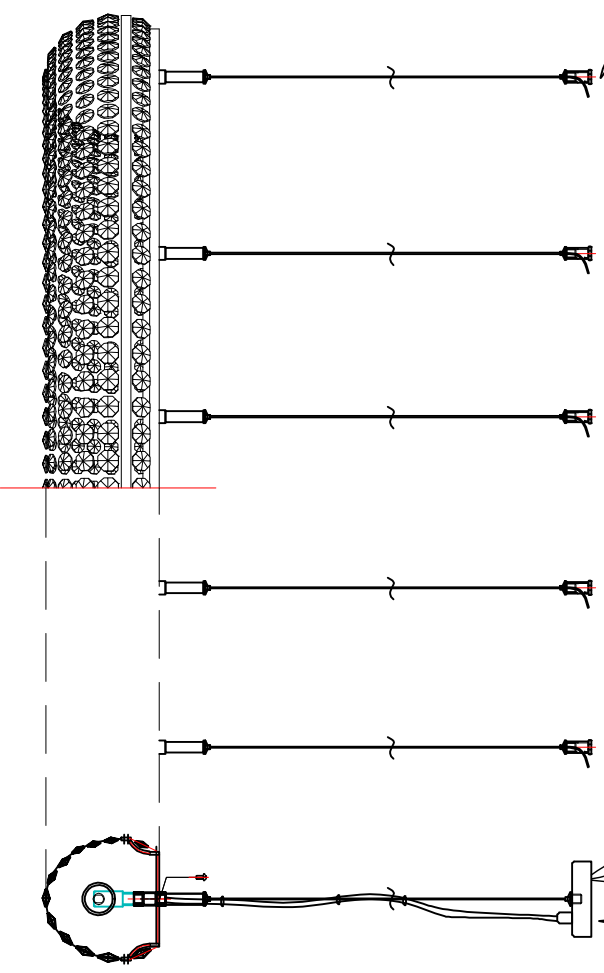

4015-15P CEILING LAMP

Bulb

E14: 15xMax40W

NO.	Specifications	Total strings
①	1050-(22mm*1+20mm*2+18mm*3+16mm*1+14mm*2)	X109pcs