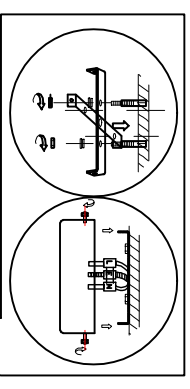

4015-15P CEILING LAMP

Bulb

E14: 15xMax40W

NO.	Specifications	Total strings
①	1050-(22mm*1+20mm*2+18mm*3+16mm*1+14mm*2)	X109pcs