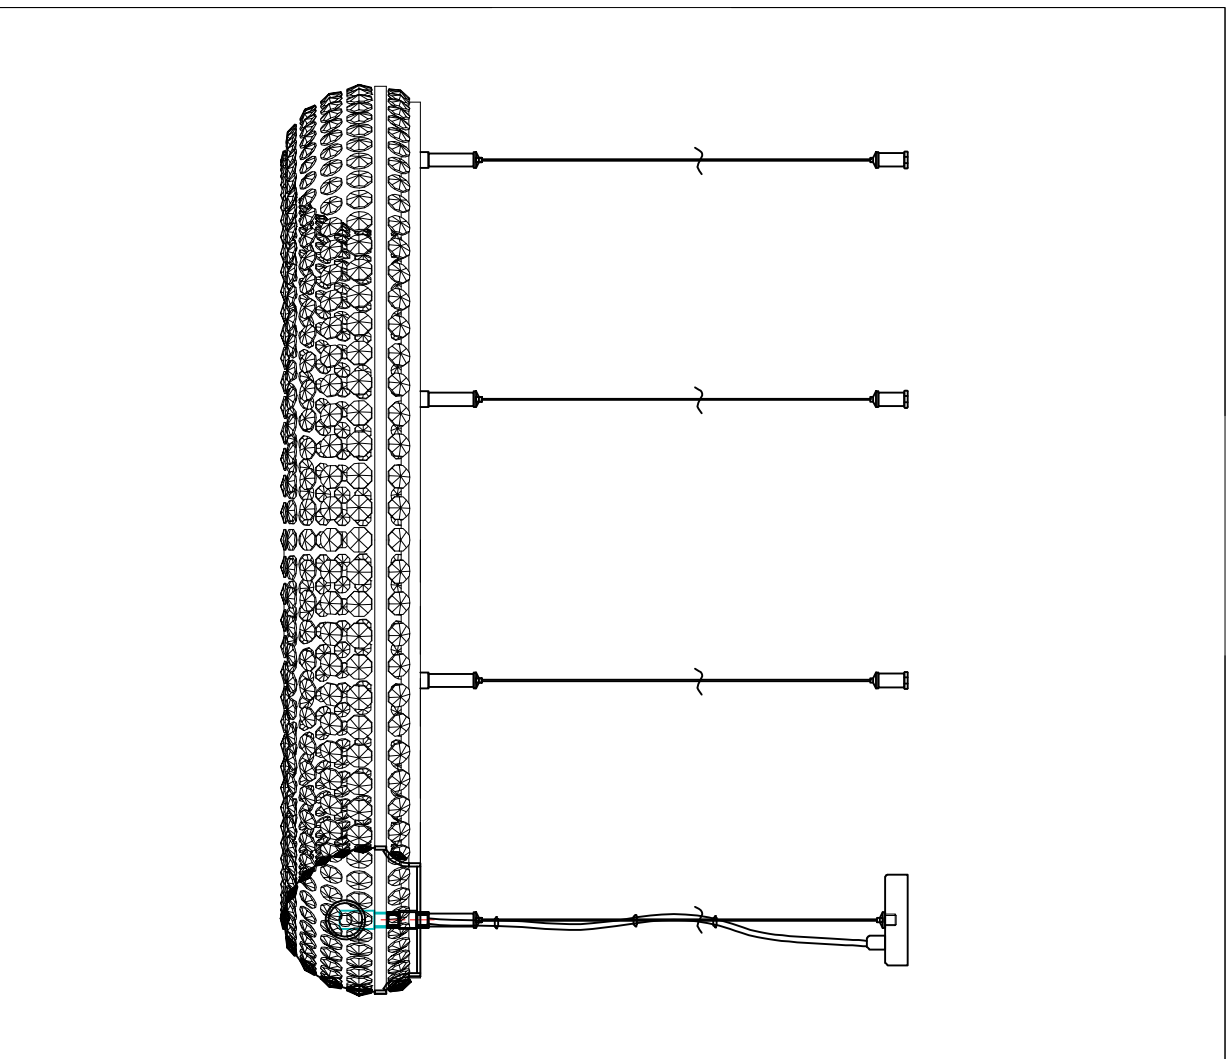

4015-15P CEILING LAMP

Bulb

E14: 15xMax40W

NO.	Specifications	Total strings
①	1050-(22mm*1+20mm*2+18mm*3+16mm*1+14mm*2)	X109pcs