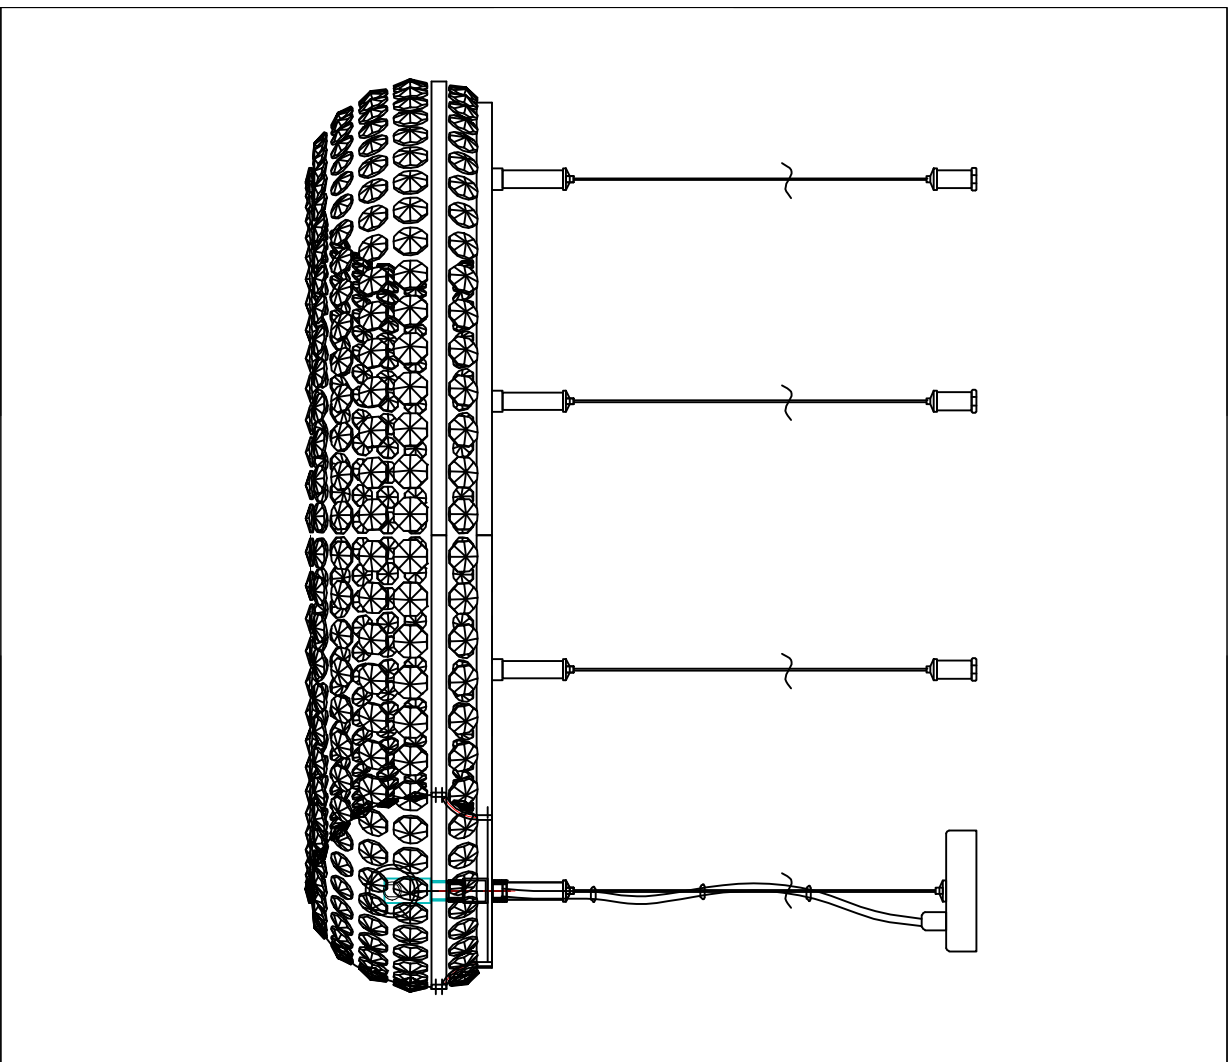

4015-8P CEILING LAMP

Bulb

E14: 8xMax40W

NO.	Specifications	Total strings
①	1050-(22mm*1+20mm*2+18mm*3+16mm*1+14mm*1)	X66pcs