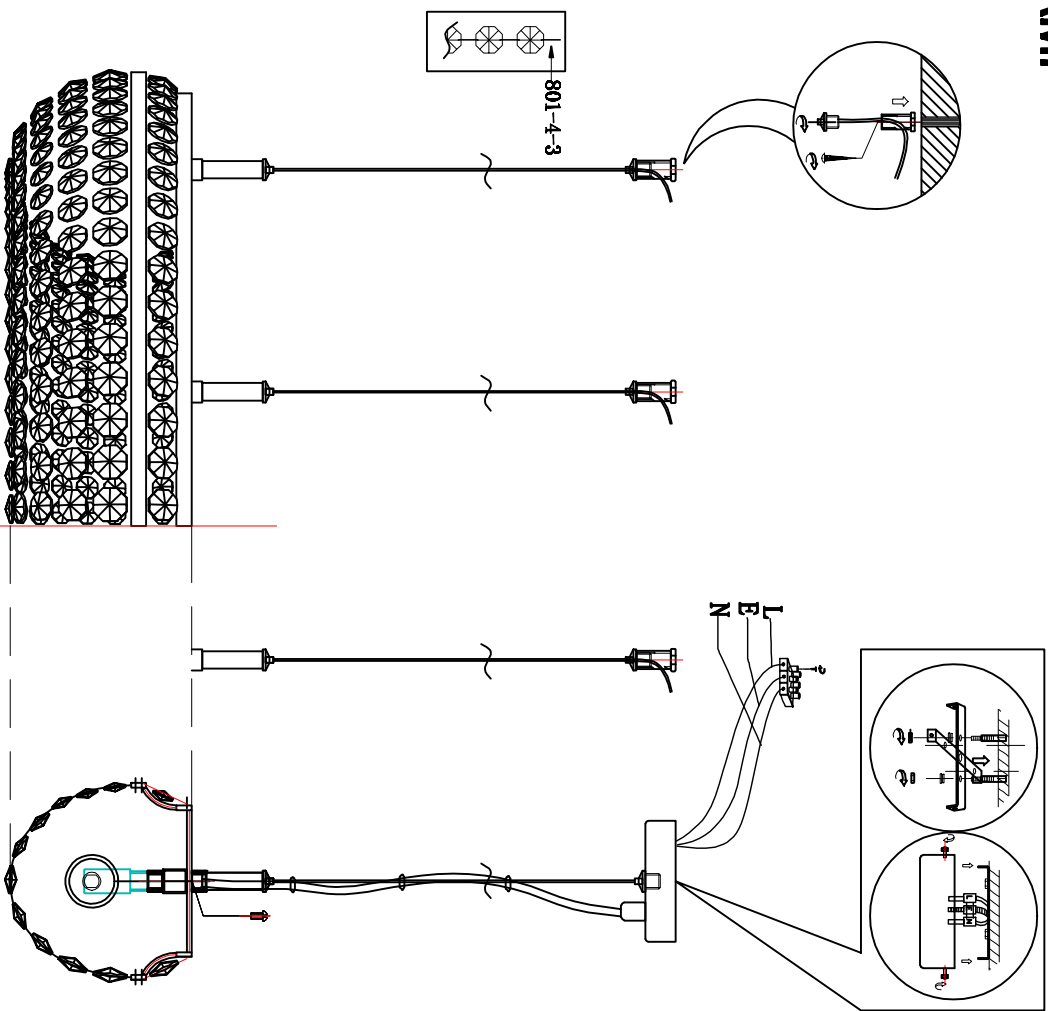

4015-8P CEILING LAMP

Bulb

E14: 8xMax40W

NO.	Specifications	Total strings
①	1050-(22mm*1+20mm*2+18mm*3+16mm*1+14mm*1)	X66pcs