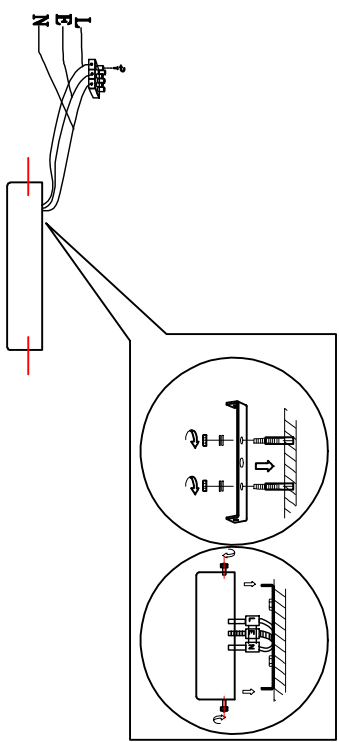

3058-6P

CEILING LAMP

Bulb

LED: 6x5W