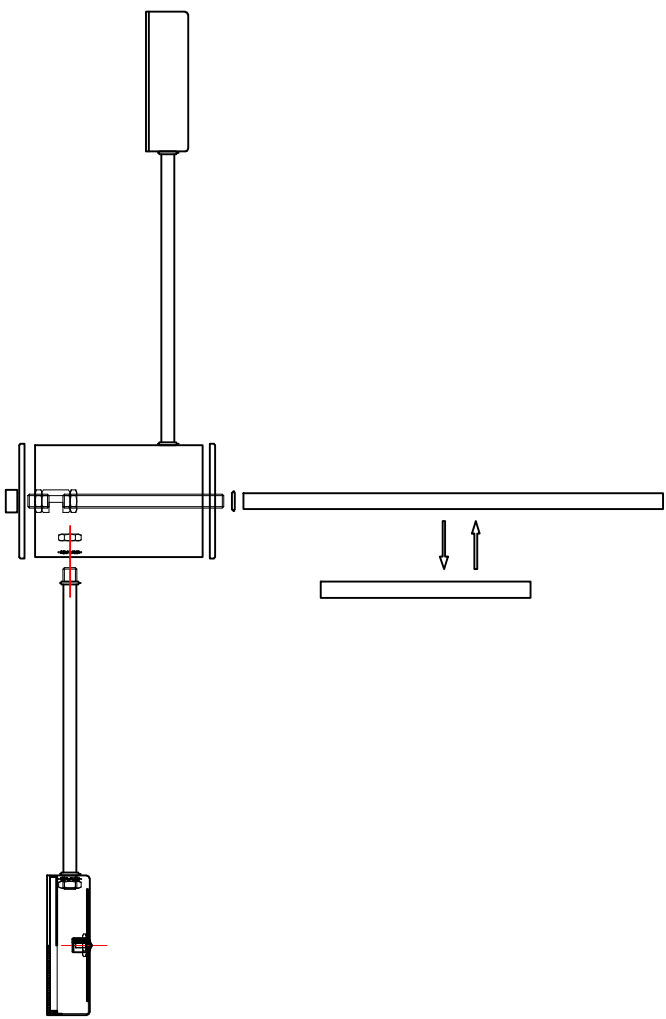

3058-6P

CEILING LAMP

Bulb

LED: 6x5W