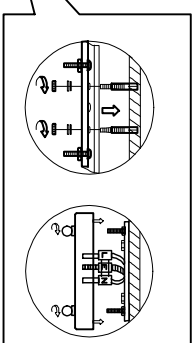

3056-7P CEILING LAMP

Bulb
E14: 7xMAX40W

NO.	Specifications	Total strings
①	28x63mmx5pc+0.5xL220mm	X49pcs