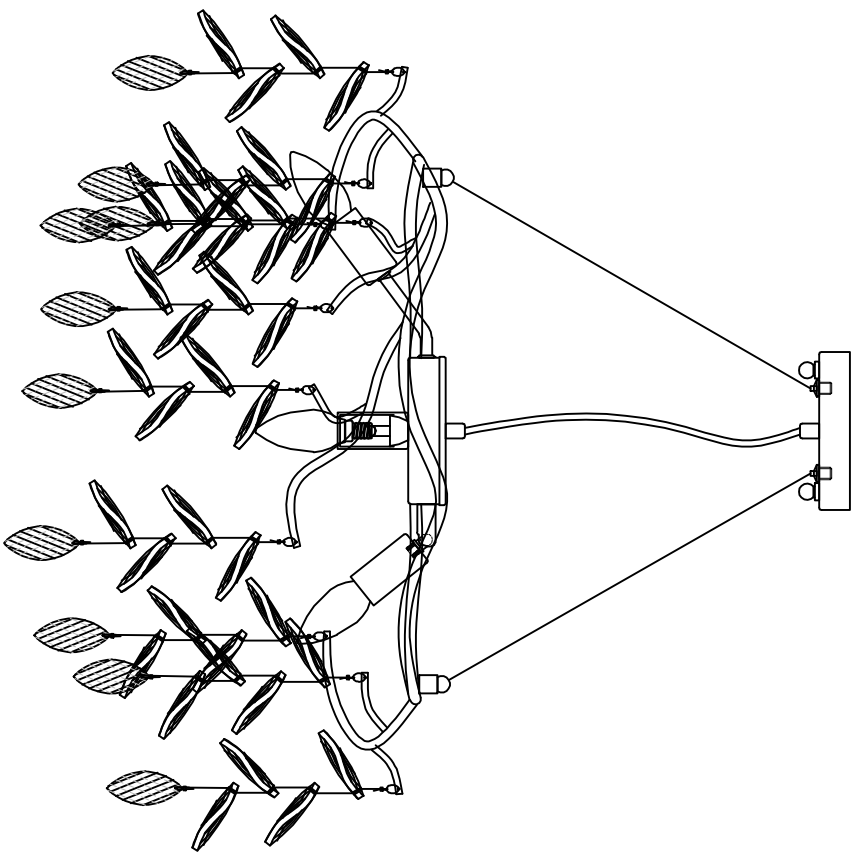

3056-7P CEILING LAMP

Bulb
E14: 7xMAX40W

NO.	Specifications	Total strings
①	28x63mmx5pc+0.5xL220mm	X49pcs