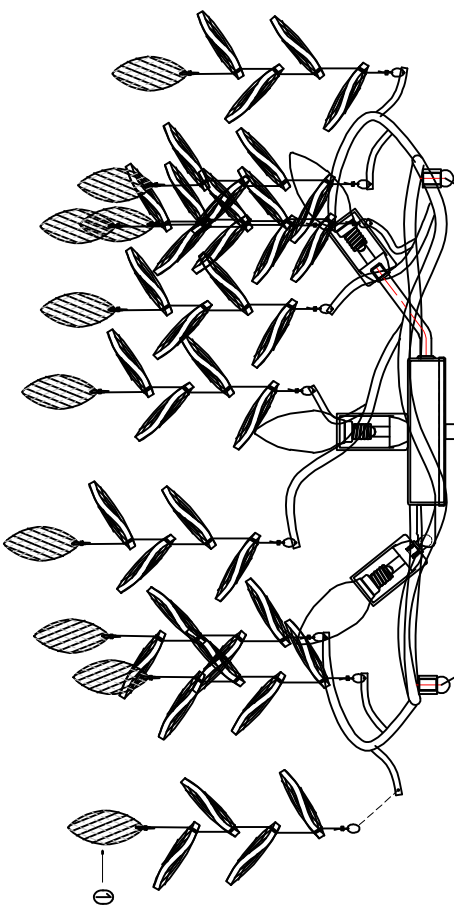

3056-7P CEILING LAMP

Bulb
E14: 7xMAX40W

NO.	Specifications	Total strings
①	28x63mmx5pc+0.5xL220mm	X49pcs