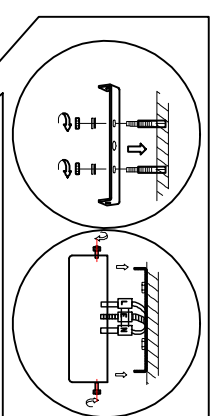

4035-5P

CEILING LAMP

Bulb

G9: LEDx5x5W