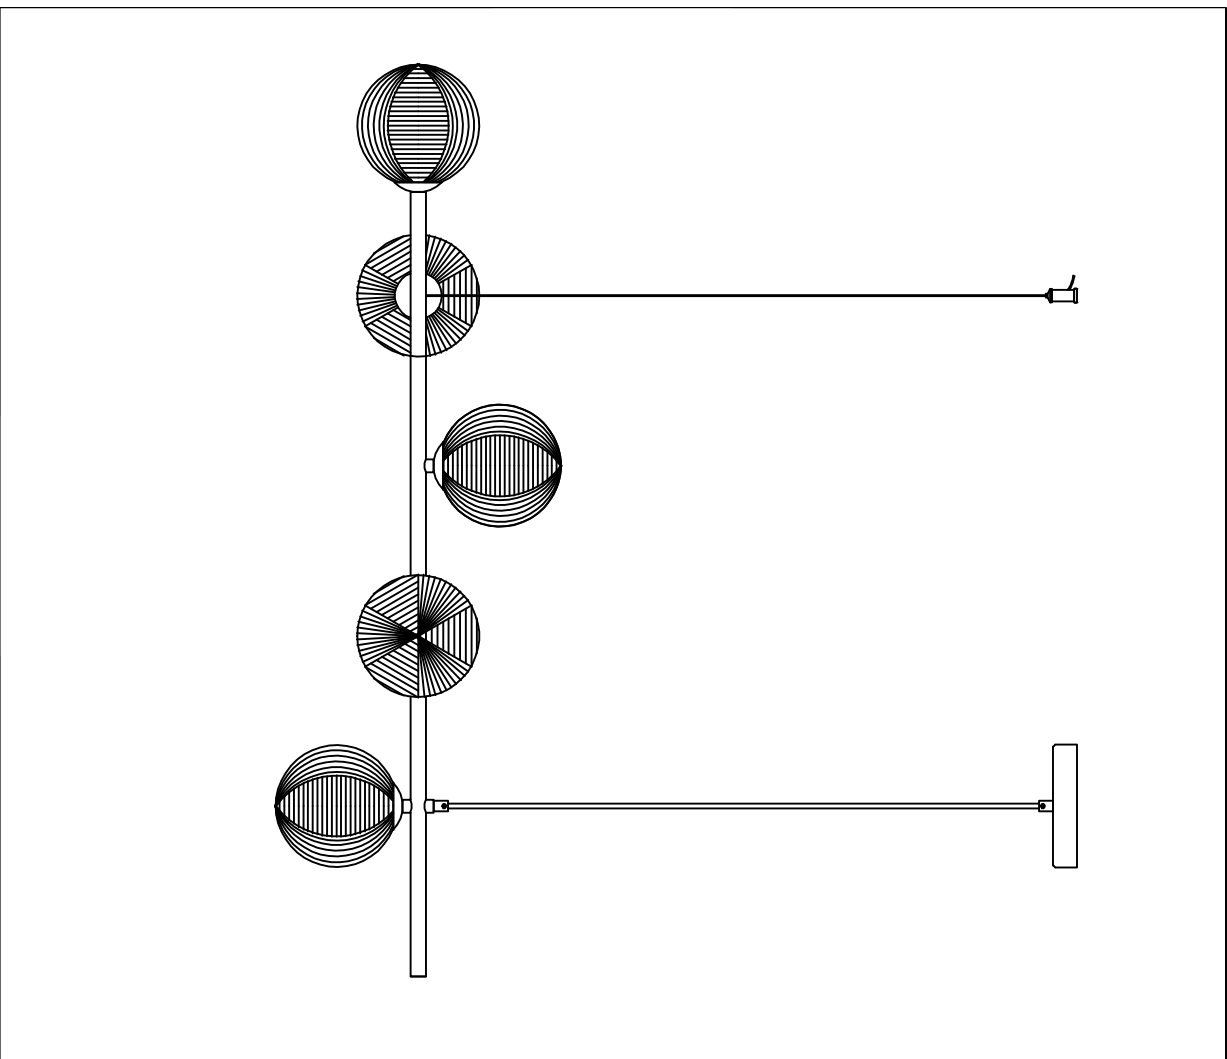

4035-5P

CEILING LAMP

Bulb

G9: LEDx5x5W