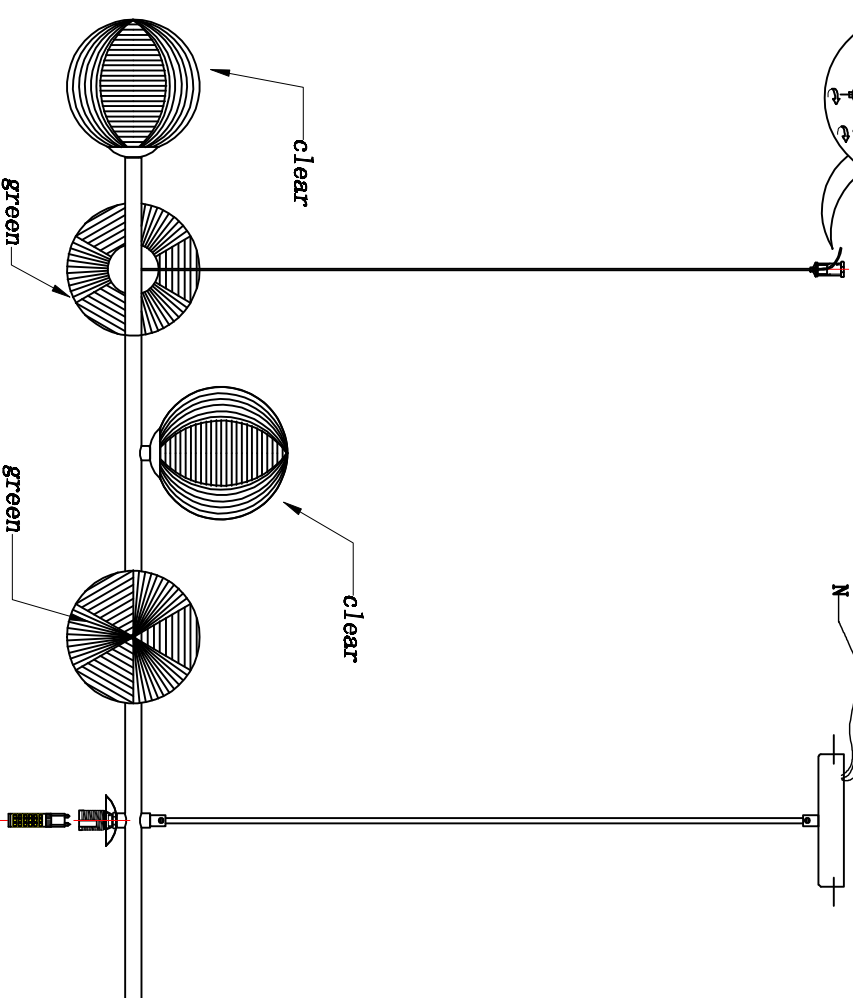

4035-5P

CEILING LAMP

Bulb

G9: LEDx5x5W