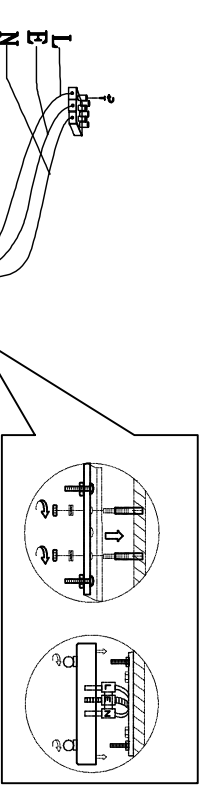

4037-4P CEILING LAMP

Bulb
E14: LEDx4x5W