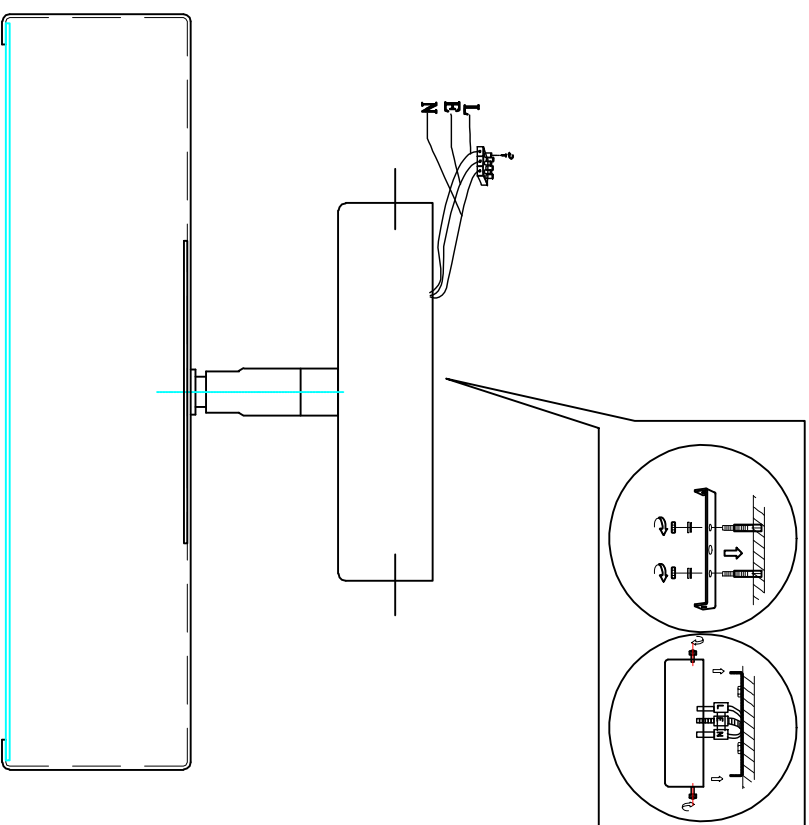

3059-2P

CEILING LAMP

Bulb

LED: 1x18W