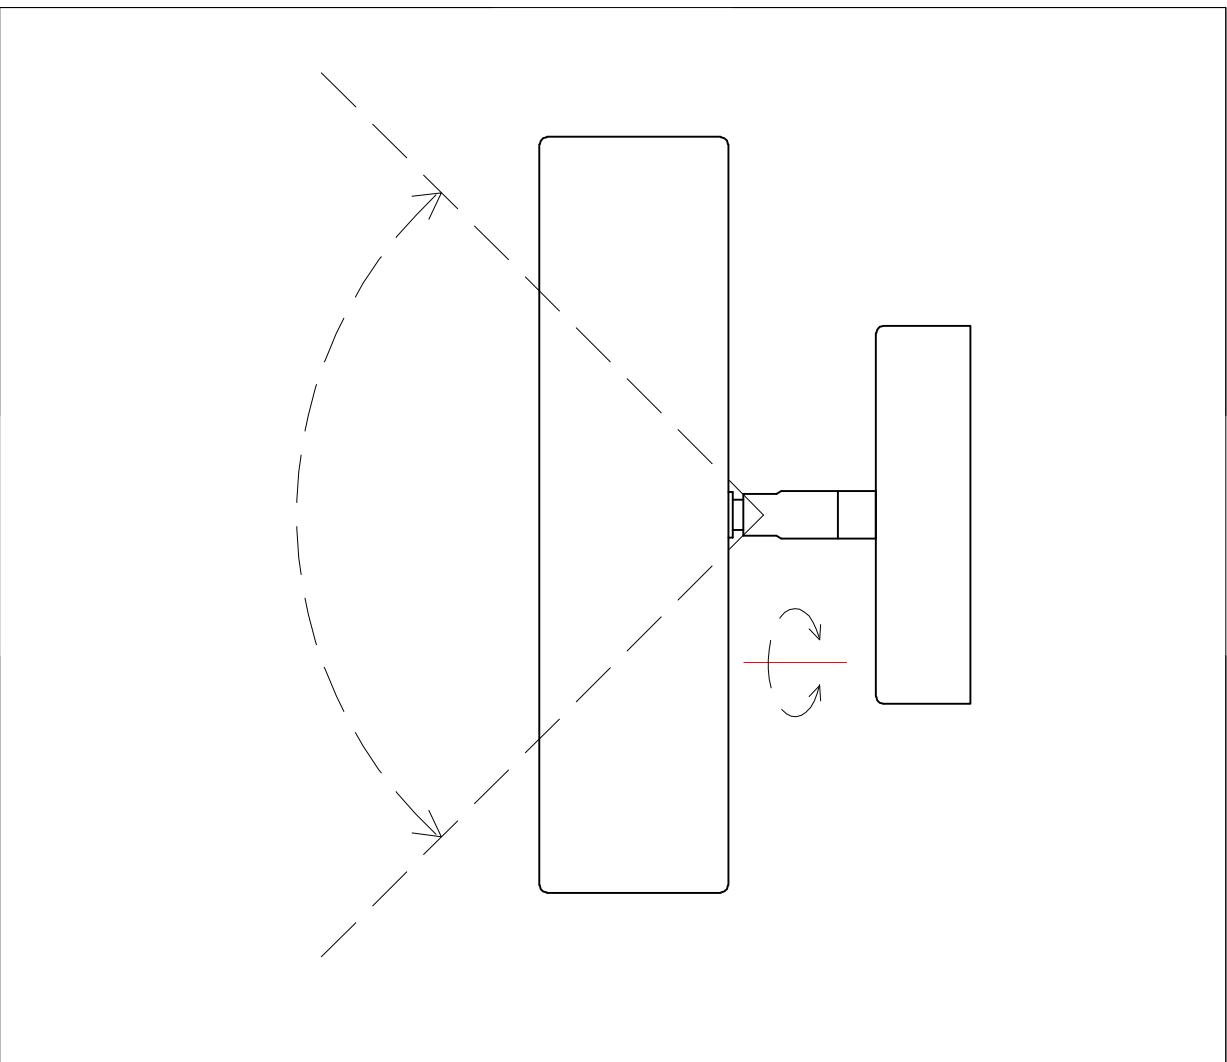

3059-2P

CEILING LAMP

Bulb

LED: 1x18W